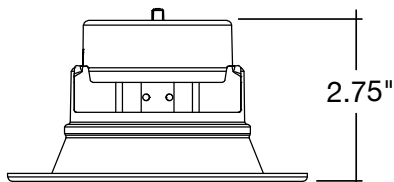

1. Field installable.
 Lasts 90 minutes.

4" & 6" Round Retrofit Downlights

5-CCT + 3-Power Selectable

FEATURES

MEASUREMENTS

4 inch

5/6 inch

4" & 6" Round Retrofit Downlights