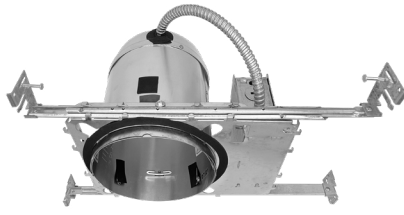

C4-NC-ICAT-LED
C6-NC-ICAT-LED