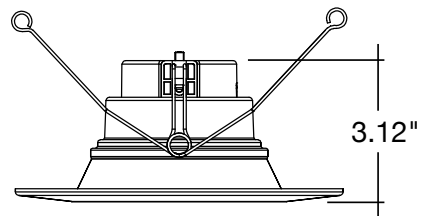

1. Field installable.
 Lasts 90 minutes.

4" & 6" Round Retrofit Downlights

5-CCT + 3-Power Selectable

FEATURES

MEASUREMENTS

4 inch

5/6 inch

4" & 6" Round Retrofit Downlights