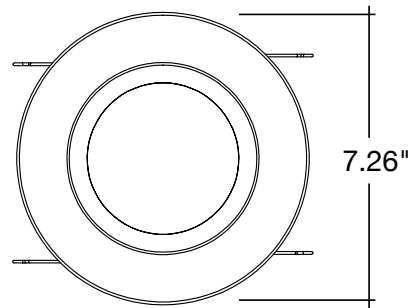

1. Field installable.
 Lasts 90 minutes.

4" & 6" Round Retrofit Downlights

5-CCT + 3-Power Selectable

FEATURES

MEASUREMENTS

4 inch

5/6 inch

4" & 6" Round Retrofit Downlights