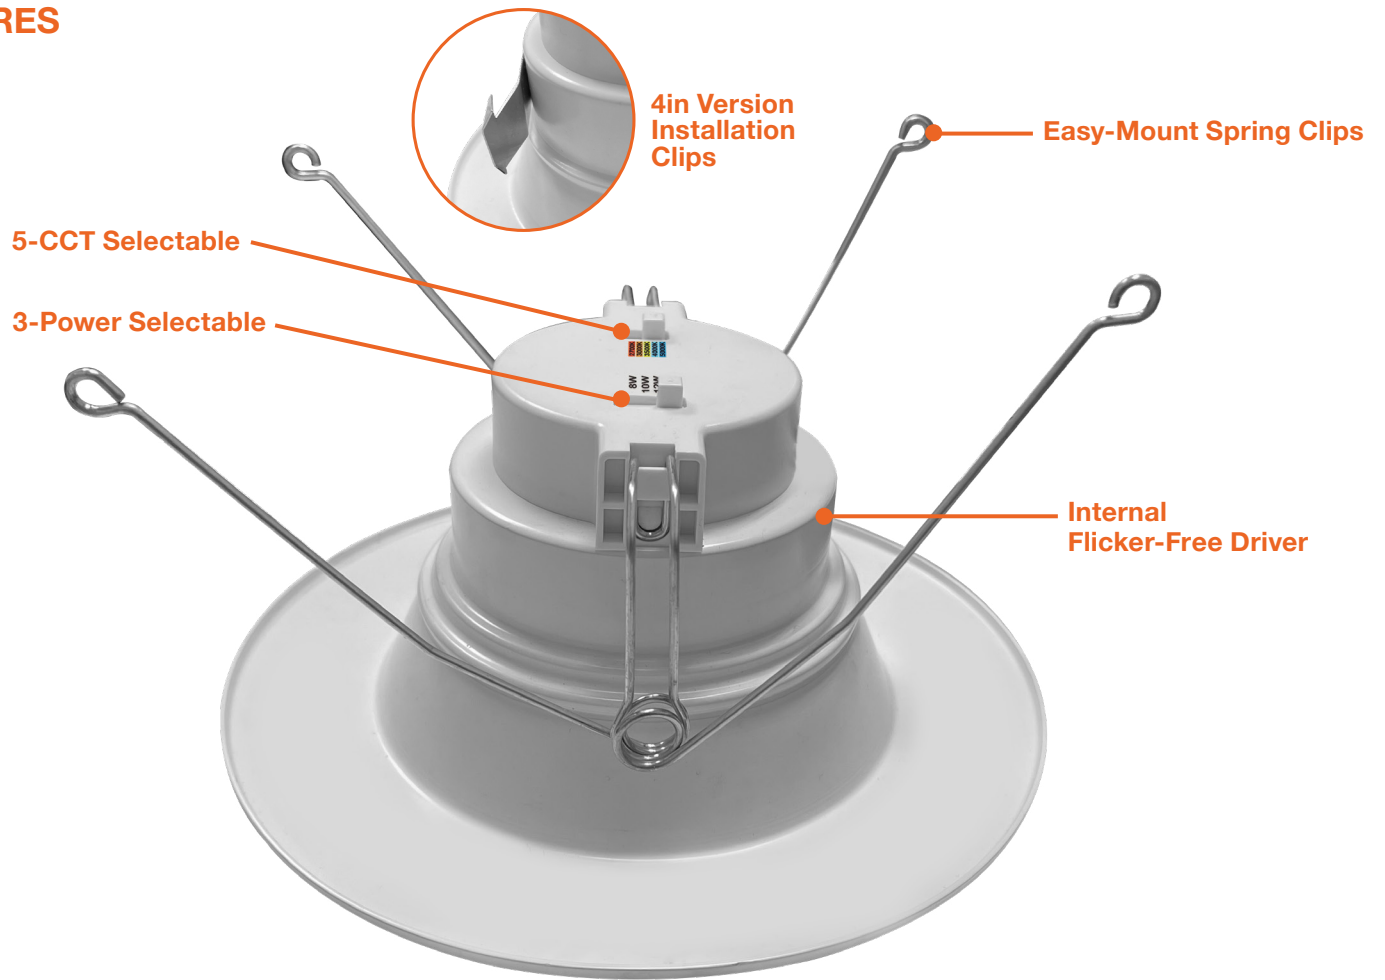

4" & 6" Round Retrofit Downlights

5-CCT + 3-Power Selectable

FEATURES