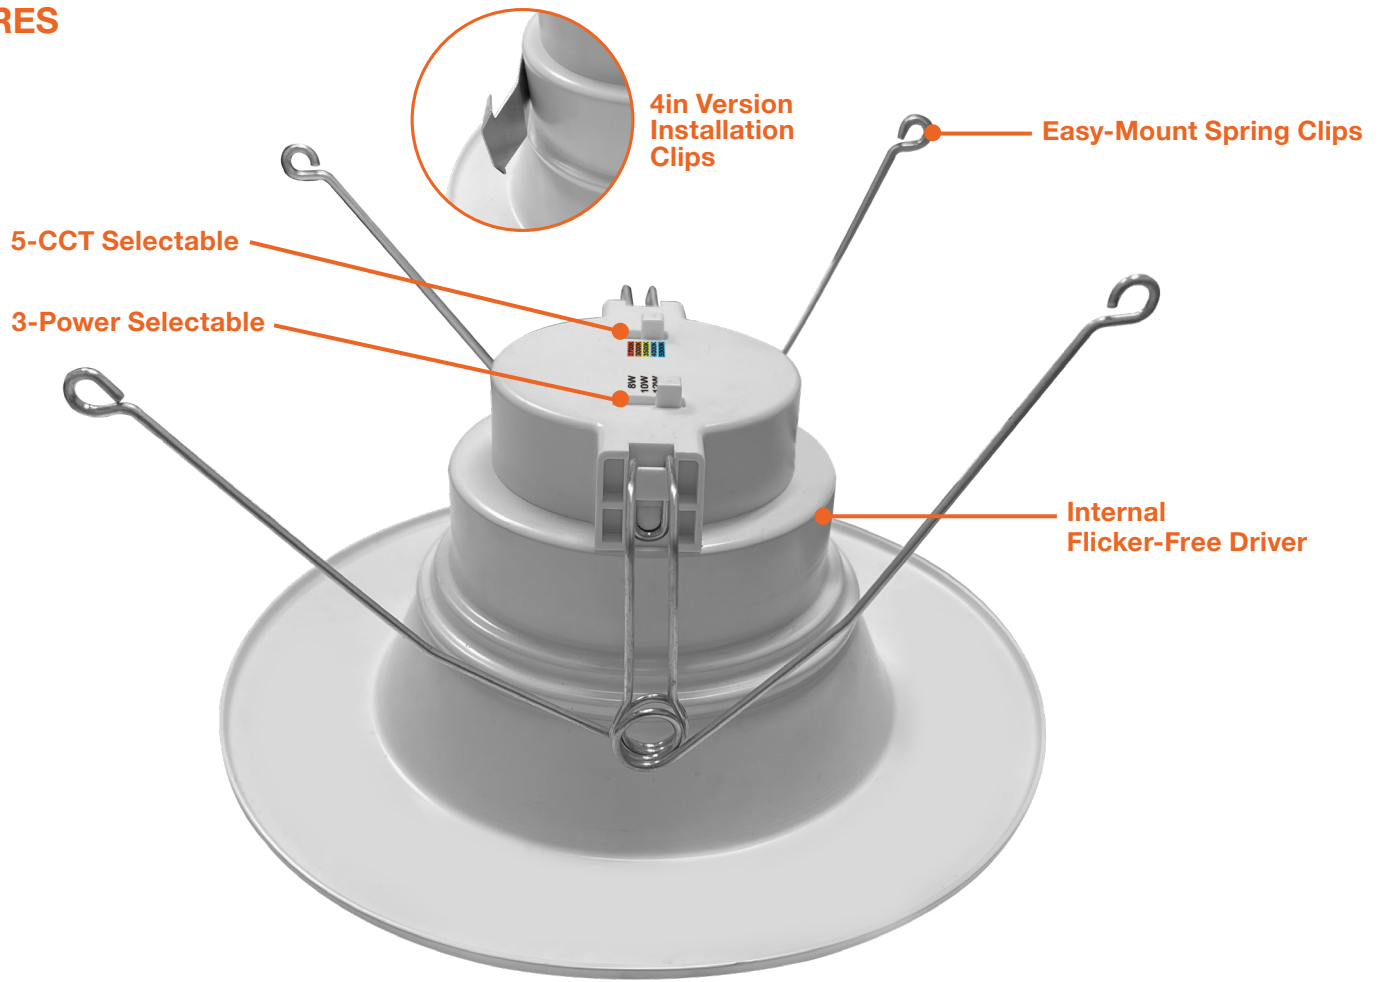

4" & 6" Round Retrofit Downlights

5-CCT + 3-Power Selectable

FEATURES