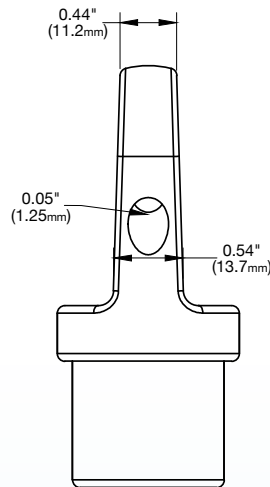

RHB3: Pendant Mount Hook 1" Pipe

MEASUREMENTS IN. (MM)

Series

RHB-PDM-HK