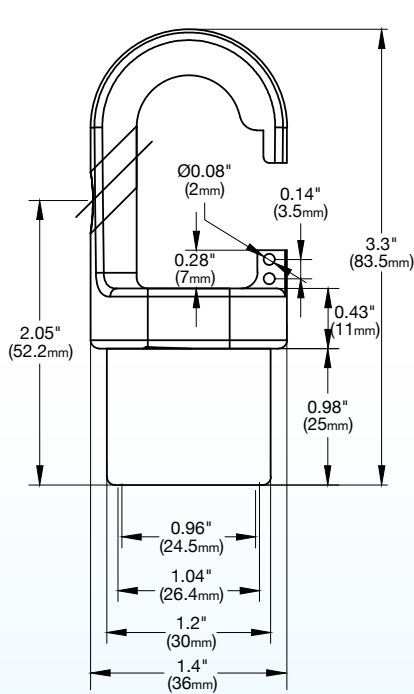

RHB3: Pendant Mount Hook 1" Pipe

MEASUREMENTS IN. (MM)

Series

RHB-PDM-HK