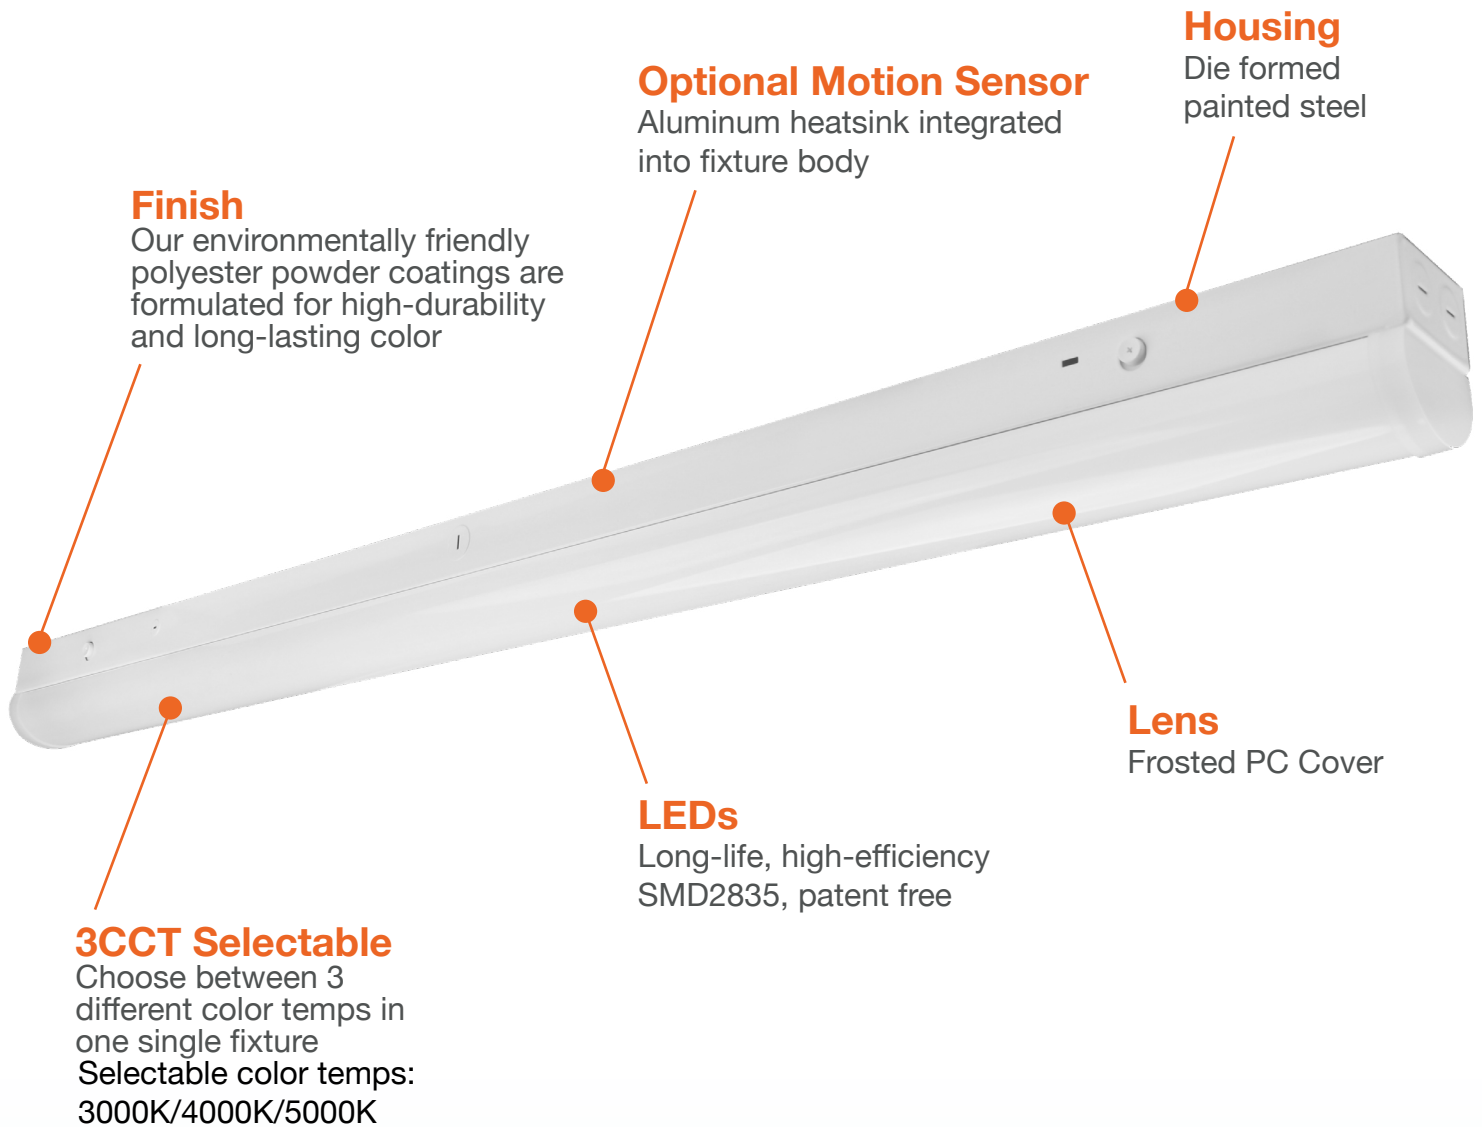

# 2" / 4" / 8" Round Strip LED Light

### Product Information:

- Environmental friendly polyester powder coated
- Die formed painted steel
- 50,000-hour LED lifespan based on IES LM-90 results
- Suitable for Damp Location

**Optional  
 Suspension Kit (MSK-SK)**  
 Suspends up to 3 Feet