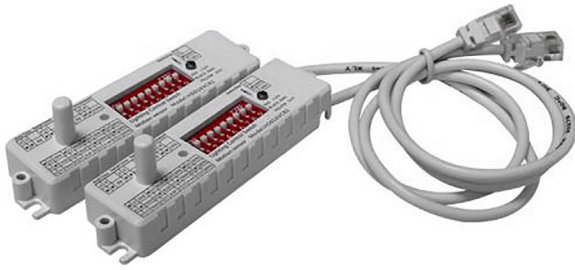

2" / 4" / 8" Round Strip LED Light

MOTION SENSOR FEATURES