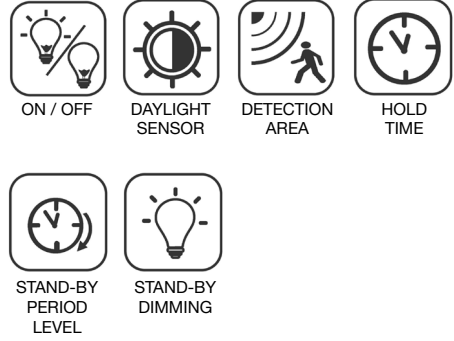

2" / 4" / 8" Round Strip LED Light

MOTION SENSOR FEATURES