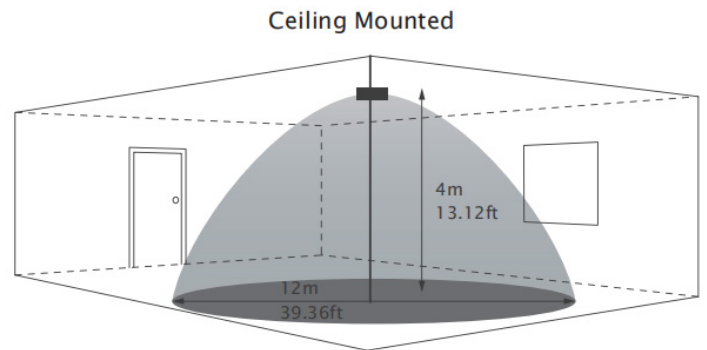

2" / 4" / 8" Round Strip LED Light

MOTION SENSOR FEATURES