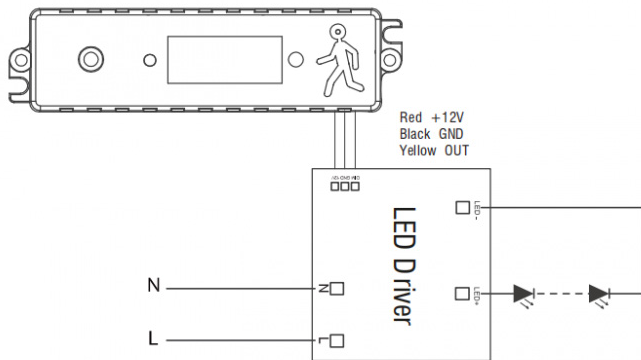

2" / 4" / 8" Round Strip LED Light

MOTION SENSOR FEATURES