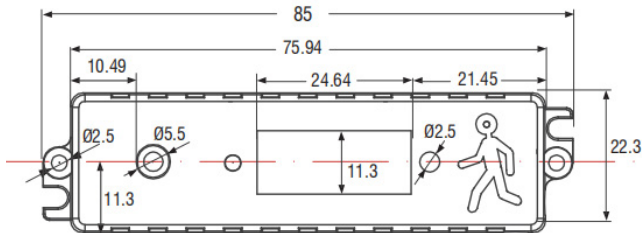

2" / 4" / 8" Round Strip LED Light

MOTION SENSOR FEATURES