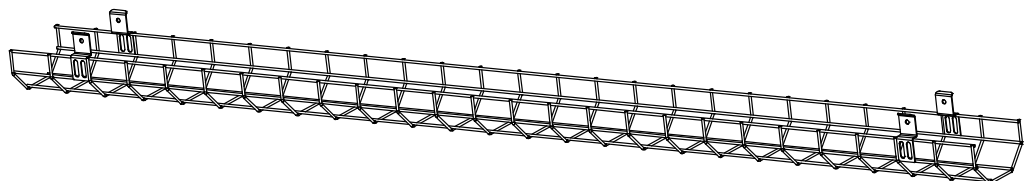

3-Power and 3CCT Selectable

Trim Model	Description
LED-RST-4FT-3M40W-TRI	4 FT Round Strip LED Light 3CCT
LED-RST-4FT-3M40W-TRI-BMS	4 FT Round Strip LED Light 3CCT with Bi-Level Motion Sensor
LED-RST-4FT-3M40W-TRI-EMB	4 FT Round Strip LED Light 3CCT with Emergency Backup
LED-RST-4FT-3M40W-TRI-BMS-EMB	4 FT Round Strip LED Light 3CCT with Emergency Backup + Bi Level
LED-RST-8FT-3M60W-TRI	8 FT Round Strip LED Light 3CCT
LED-RST-8FT-3M60W-TRI-BMS	8 FT Round Strip LED Light 3CCT with Bi-Level Motion Sensor
LED-RST-8FT-3M60W-TRI-EMB	8 FT Round Strip LED Light 3CCT with Emergency Backup
LED-RST-8FT-3M60W-TRI-BMS-EMB	8 FT Round Strip LED Light 3CCT with Emergency Backup + Bi Level

DIMENSIONS

2" / 4" / 8" Round Strip LED Light

MOTION SENSOR FEATURES

Suspension Kit

ACCESSORIES FOR RST FIXTURES

Model	Description
RST-SM-CN	Surface Mount Linkable Bracket
RST-PDM-CN	Pendant Mount Linkable Bracket
RST-2FT-WG	2ft Long Wire Guard for 2ft RST
RST-4FT-WG	4ft Long Wire Guard, use 2 pieces for 8ft
SK-9FT-ADJ-2	9ft Suspension Kit Adjustable