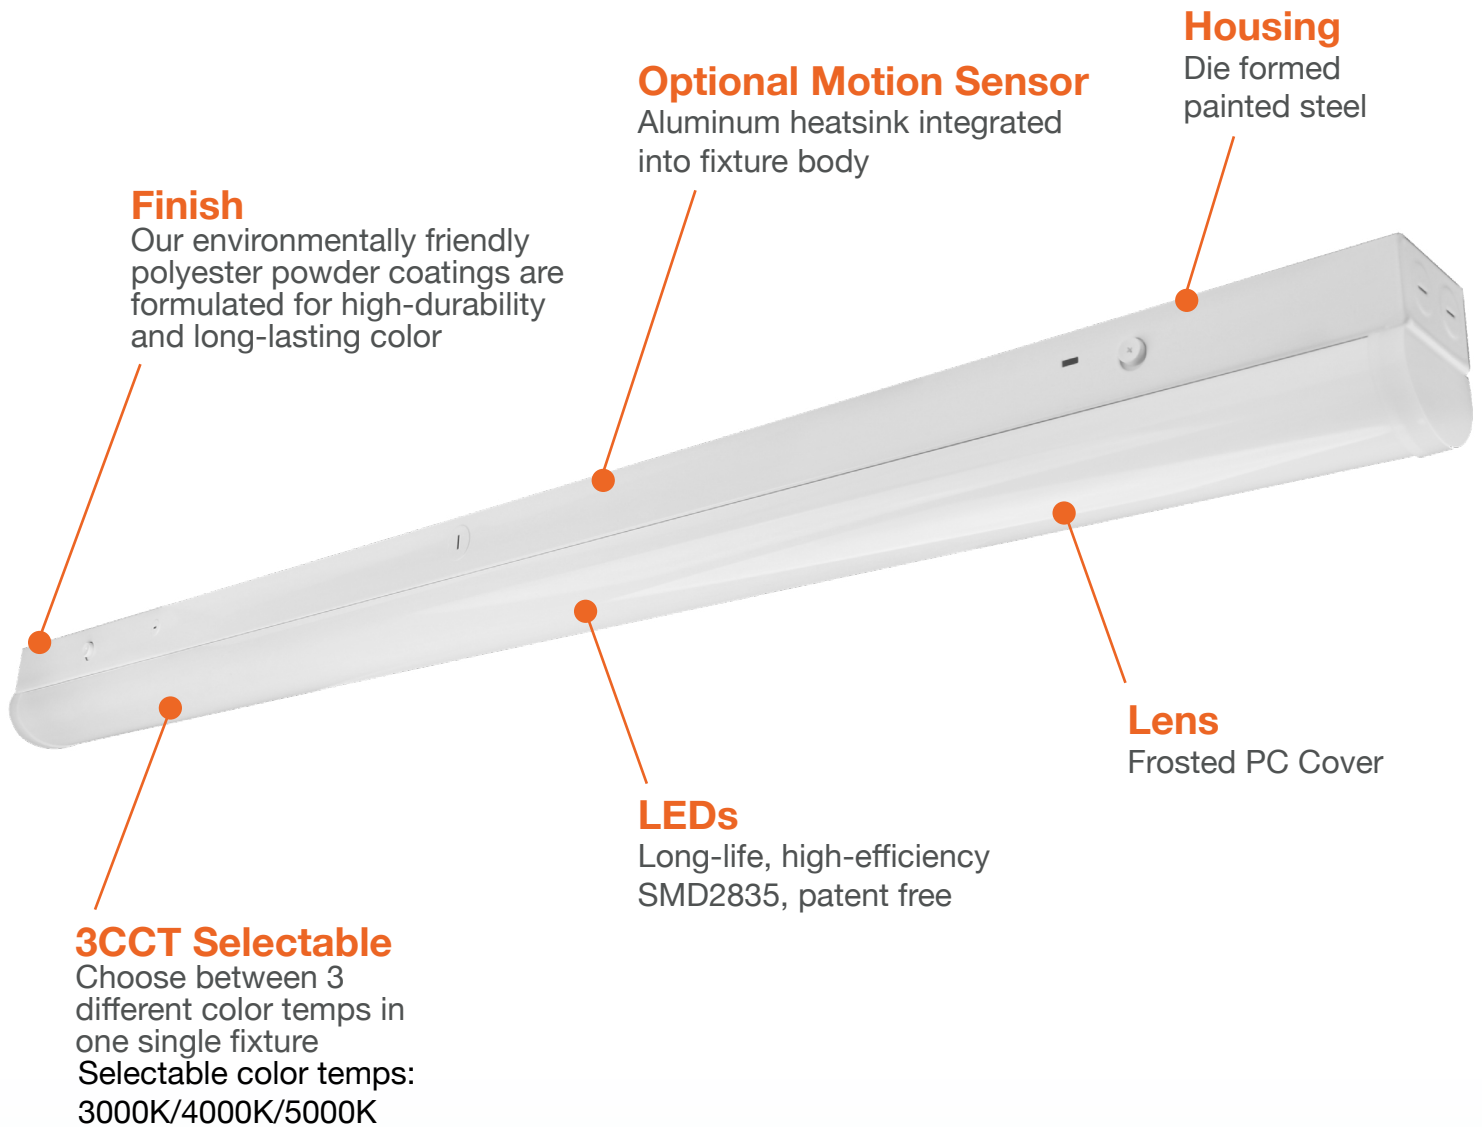

2" / 4" / 8" Round Strip LED Light

3 CCT Selectable: 30/40/50K

The EnVision Round Strip LED Light is an LED strip primarily used in general and decorative lighting environments in, such as offices, meeting rooms, and even hospitals. Sporting a constant current of 20w and now changable wattages, our 2' LED Strip is perfect for any environment. Made with a housing of die formed painted steel, this LED Strip also has a 50,000-hour LED lifespan. These 3CCT selectable color temp LED Strips are also compatible with motion sensor and backup batteries, perfect for hotels and subway stations as well, with changable colors between 3000K, 4000K, and 5000K

**Optional
Suspension Kit (MSK-SK)**
Suspends up to 3 Feet

1 Product	2 Size/Wattage	3 Color	4 Accessories	5 Warranty
LED-RST	2FT-20W 2' / 20w / 2,600lm 4FT-3M40W 4' / 30/40/50w 2,600lm (20w), 3,900lm (30w), 5,200lm (40w) 8FT-3M70W 8' / 50/60/70w 6,500lm (50w), 7,800lm (60w), 9,100lm (70w) <i>Power Changable only available in 4FT and 8FT</i>	TRI 3CCT Selectable 30/40/50K	(Blank) None BMS Bi Level Motion Sensor EMB Emergency Backup (Internal 20W) BMS-EMB Bi Level Motion Sensor + Emergency Backup (Internal 20W) WG Wireguard	(Blank) 5 Years (Incl.) 10YR 10 Years

Specs and model numbers are subject to change with or without notice.

2" / 4" / 8" Round Strip LED Light

FEATURES

2" / 4" / 8" Round Strip LED Light

REFERENCE TABLES

Single Wattage

Trim Model	Description
LED-RST-2FT-3M40W-TRI	2 FT Round Strip LED Light 3CCT
LED-RST-2FT-3M40W-TRI-BMS	2 FT Round Strip LED Light 3CCT with Bi-Level Motion Sensor
LED-RST-2FT-3M40W-TRI-EMB	2 FT Round Strip LED Light 3CCT with Emergency Backup
LED-RST-2FT-3M40W-TRI-BMS-EMB	2 FT Round Strip LED Light 3CCT with Emergency Backup + Bi Level