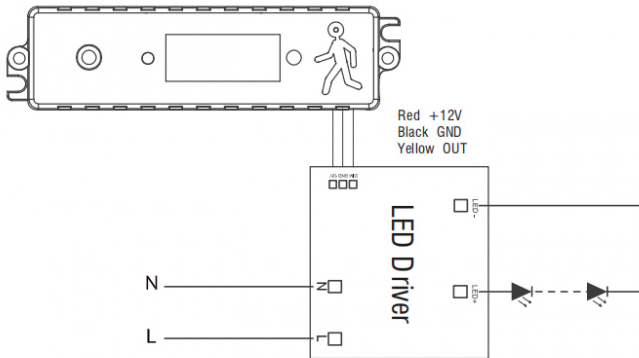

Specs and model numbers are subject to change with or without notice.

2" / 4" / 8" Round Strip LED Light

FEATURES

2" / 4" / 8" Round Strip LED Light

REFERENCE TABLES

Single Wattage

Trim Model	Description
LED-RST-2FT-3M40W-TRI	2 FT Round Strip LED Light 3CCT
LED-RST-2FT-3M40W-TRI-BMS	2 FT Round Strip LED Light 3CCT with Bi-Level Motion Sensor
LED-RST-2FT-3M40W-TRI-EMB	2 FT Round Strip LED Light 3CCT with Emergency Backup
LED-RST-2FT-3M40W-TRI-BMS-EMB	2 FT Round Strip LED Light 3CCT with Emergency Backup + Bi Level

3-Power and 3CCT Selectable

Trim Model	Description
LED-RST-4FT-3M40W-TRI	4 FT Round Strip LED Light 3CCT
LED-RST-4FT-3M40W-TRI-BMS	4 FT Round Strip LED Light 3CCT with Bi-Level Motion Sensor
LED-RST-4FT-3M40W-TRI-EMB	4 FT Round Strip LED Light 3CCT with Emergency Backup
LED-RST-4FT-3M40W-TRI-BMS-EMB	4 FT Round Strip LED Light 3CCT with Emergency Backup + Bi Level
LED-RST-8FT-3M60W-TRI	8 FT Round Strip LED Light 3CCT
LED-RST-8FT-3M60W-TRI-BMS	8 FT Round Strip LED Light 3CCT with Bi-Level Motion Sensor
LED-RST-8FT-3M60W-TRI-EMB	8 FT Round Strip LED Light 3CCT with Emergency Backup
LED-RST-8FT-3M60W-TRI-BMS-EMB	8 FT Round Strip LED Light 3CCT with Emergency Backup + Bi Level

DIMENSIONS

2" / 4" / 8" Round Strip LED Light

MOTION SENSOR FEATURES

Suspension Kit

ACCESSORIES FOR RST FIXTURES

Model	Description
RST-SM-CN	Surface Mount Linkable Bracket
RST-PDM-CN	Pendant Mount Linkable Bracket
RST-2FT-WG	2ft Long Wire Guard for 2ft RST
RST-4FT-WG	4ft Long Wire Guard, use 2 pieces for 8ft
SK-9FT-ADJ-2	9ft Suspension Kit Adjustable

2" / 4" / 8" Round Strip LED Light

FIXTURE PHOTOMETRICS

2FT Photometrics

4FT Photometrics

MOTION SENSOR PHOTOMETRICS

With sufficient daylight, even when motion detected, light remains OFF.

With insufficient daylight, when motion detected, light ON.