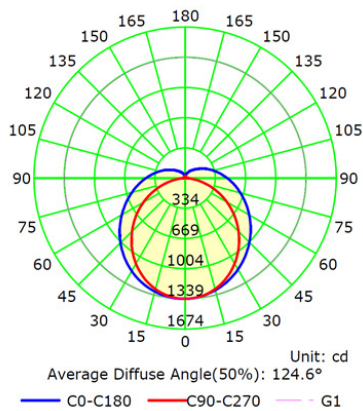

2" / 4" / 8" Round Strip LED Light

FIXTURE PHOTOMETRICS

2FT Photometrics

4FT Photometrics

MOTION SENSOR PHOTOMETRICS

With sufficient daylight, even when motion detected, light remains OFF.

With insufficient daylight, when motion detected, light ON.