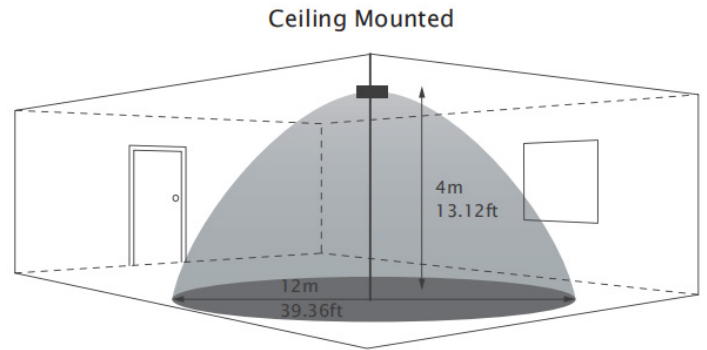

2" / 4" / 8" Round Strip LED Light

MOTION SENSOR FEATURES

Suspension Kit

ACCESSORIES FOR RST FIXTURES

Model	Description
RST-SM-CN	Surface Mount Linkable Bracket
RST-PDM-CN	Pendant Mount Linkable Bracket
RST-2FT-WG	2ft Long Wire Guard for 2ft RST
RST-4FT-WG	4ft Long Wire Guard, use 2 pieces for 8ft
SK-9FT-ADJ-2	9ft Suspension Kit Adjustable