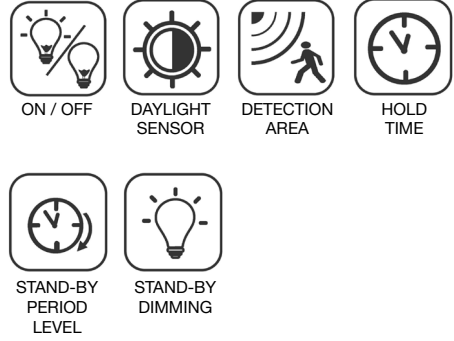

2" / 4" / 8" Round Strip LED Light

MOTION SENSOR FEATURES

Suspension Kit

ACCESSORIES FOR RST FIXTURES

Model	Description
RST-SM-CN	Surface Mount Linkable Bracket
RST-PDM-CN	Pendant Mount Linkable Bracket
RST-2FT-WG	2ft Long Wire Guard for 2ft RST
RST-4FT-WG	4ft Long Wire Guard, use 2 pieces for 8ft
SK-9FT-ADJ-2	9ft Suspension Kit Adjustable