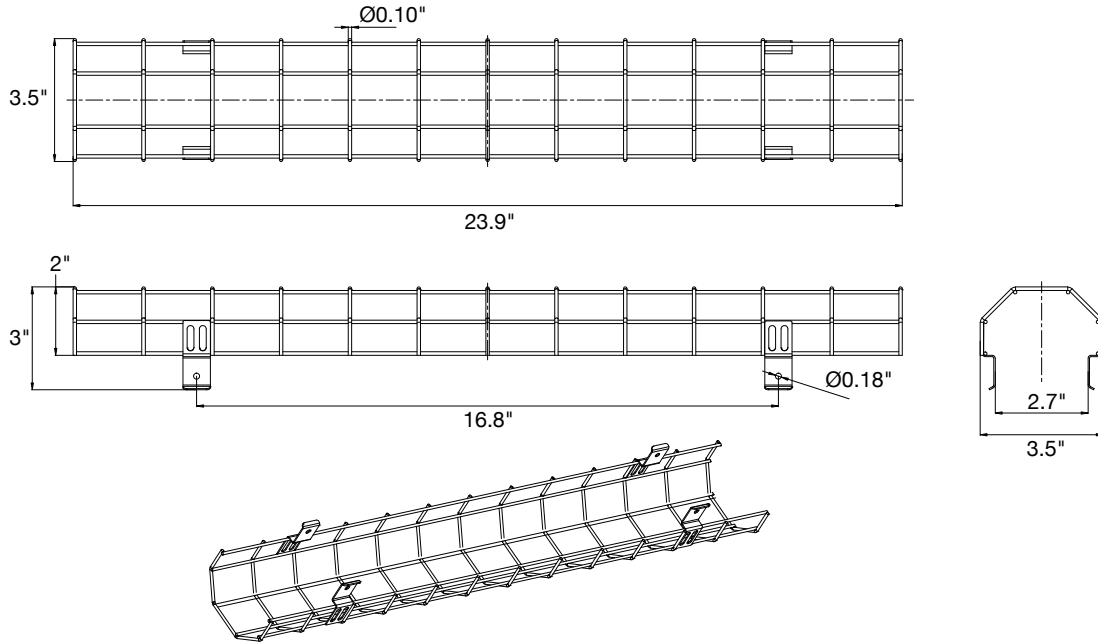

2" / 4" / 8" Round Strip LED Light

WIRE GUARDS

RST-2FT-WG