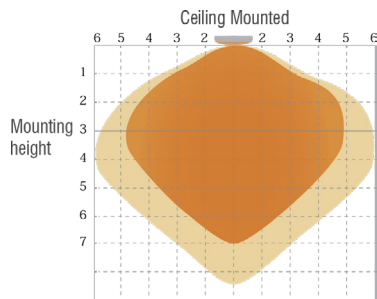

2" / 4" / 8" Round Strip LED Light

FIXTURE PHOTOMETRICS

2FT Photometrics

4FT Photometrics

MOTION SENSOR PHOTOMETRICS

With sufficient daylight, even when motion detected, light remains OFF.

With insufficient daylight, when motion detected, light ON.