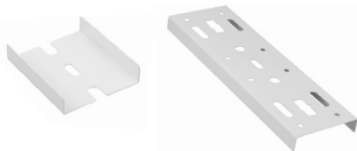

3-Power and 3CCT Selectable

Trim Model	Description
LED-RST-4FT-3M40W-TRI	4 FT Round Strip LED Light 3CCT
LED-RST-4FT-3M40W-TRI-BMS	4 FT Round Strip LED Light 3CCT with Bi-Level Motion Sensor
LED-RST-4FT-3M40W-TRI-EMB	4 FT Round Strip LED Light 3CCT with Emergency Backup
LED-RST-4FT-3M40W-TRI-BMS-EMB	4 FT Round Strip LED Light 3CCT with Emergency Backup + Bi Level
LED-RST-8FT-3M60W-TRI	8 FT Round Strip LED Light 3CCT
LED-RST-8FT-3M60W-TRI-BMS	8 FT Round Strip LED Light 3CCT with Bi-Level Motion Sensor
LED-RST-8FT-3M60W-TRI-EMB	8 FT Round Strip LED Light 3CCT with Emergency Backup
LED-RST-8FT-3M60W-TRI-BMS-EMB	8 FT Round Strip LED Light 3CCT with Emergency Backup + Bi Level

DIMENSIONS

2" / 4" / 8" Round Strip LED Light

MOTION SENSOR FEATURES

Suspension Kit

ACCESSORIES FOR RST FIXTURES

Model	Description
RST-SM-CN	Surface Mount Linkable Bracket
RST-PDM-CN	Pendant Mount Linkable Bracket
RST-2FT-WG	2ft Long Wire Guard for 2ft RST
RST-4FT-WG	4ft Long Wire Guard, use 2 pieces for 8ft
SK-9FT-ADJ-2	9ft Suspension Kit Adjustable