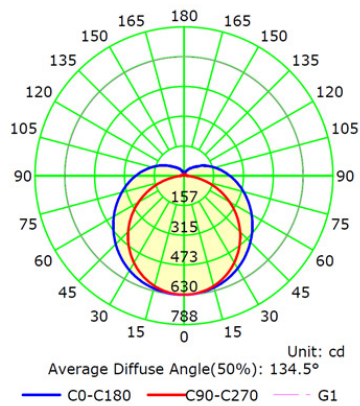

2" / 4" / 8" Round Strip LED Light

FIXTURE PHOTOMETRICS

2FT Photometrics

4FT Photometrics

MOTION SENSOR PHOTOMETRICS

With sufficient daylight, even when motion detected, light remains OFF.

With insufficient daylight, when motion detected, light ON.