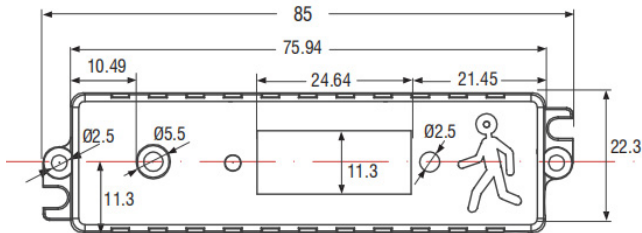

Specs and model numbers are subject to change with or without notice.

2" / 4" / 8" Round Strip LED Light

FEATURES

2" / 4" / 8" Round Strip LED Light

REFERENCE TABLES

Single Wattage

Trim Model	Description
LED-RST-2FT-3M40W-TRI	2 FT Round Strip LED Light 3CCT
LED-RST-2FT-3M40W-TRI-BMS	2 FT Round Strip LED Light 3CCT with Bi-Level Motion Sensor
LED-RST-2FT-3M40W-TRI-EMB	2 FT Round Strip LED Light 3CCT with Emergency Backup
LED-RST-2FT-3M40W-TRI-BMS-EMB	2 FT Round Strip LED Light 3CCT with Emergency Backup + Bi Level

3-Power and 3CCT Selectable

Trim Model	Description
LED-RST-4FT-3M40W-TRI	4 FT Round Strip LED Light 3CCT
LED-RST-4FT-3M40W-TRI-BMS	4 FT Round Strip LED Light 3CCT with Bi-Level Motion Sensor
LED-RST-4FT-3M40W-TRI-EMB	4 FT Round Strip LED Light 3CCT with Emergency Backup
LED-RST-4FT-3M40W-TRI-BMS-EMB	4 FT Round Strip LED Light 3CCT with Emergency Backup + Bi Level
LED-RST-8FT-3M60W-TRI	8 FT Round Strip LED Light 3CCT
LED-RST-8FT-3M60W-TRI-BMS	8 FT Round Strip LED Light 3CCT with Bi-Level Motion Sensor
LED-RST-8FT-3M60W-TRI-EMB	8 FT Round Strip LED Light 3CCT with Emergency Backup
LED-RST-8FT-3M60W-TRI-BMS-EMB	8 FT Round Strip LED Light 3CCT with Emergency Backup + Bi Level

DIMENSIONS

2" / 4" / 8" Round Strip LED Light

MOTION SENSOR FEATURES

Suspension Kit

ACCESSORIES FOR RST FIXTURES

Model	Description
RST-SM-CN	Surface Mount Linkable Bracket
RST-PDM-CN	Pendant Mount Linkable Bracket
RST-2FT-WG	2ft Long Wire Guard for 2ft RST
RST-4FT-WG	4ft Long Wire Guard, use 2 pieces for 8ft
SK-9FT-ADJ-2	9ft Suspension Kit Adjustable