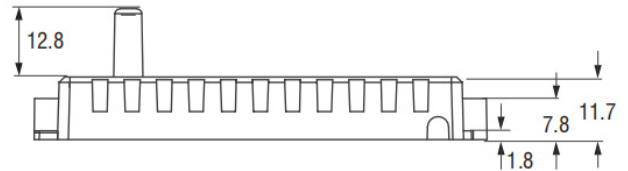

2" / 4" / 8" Round Strip LED Light

MOTION SENSOR FEATURES

Suspension Kit

ACCESSORIES FOR RST FIXTURES

Model	Description
RST-SM-CN	Surface Mount Linkable Bracket
RST-PDM-CN	Pendant Mount Linkable Bracket
RST-2FT-WG	2ft Long Wire Guard for 2ft RST
RST-4FT-WG	4ft Long Wire Guard, use 2 pieces for 8ft
SK-9FT-ADJ-2	9ft Suspension Kit Adjustable