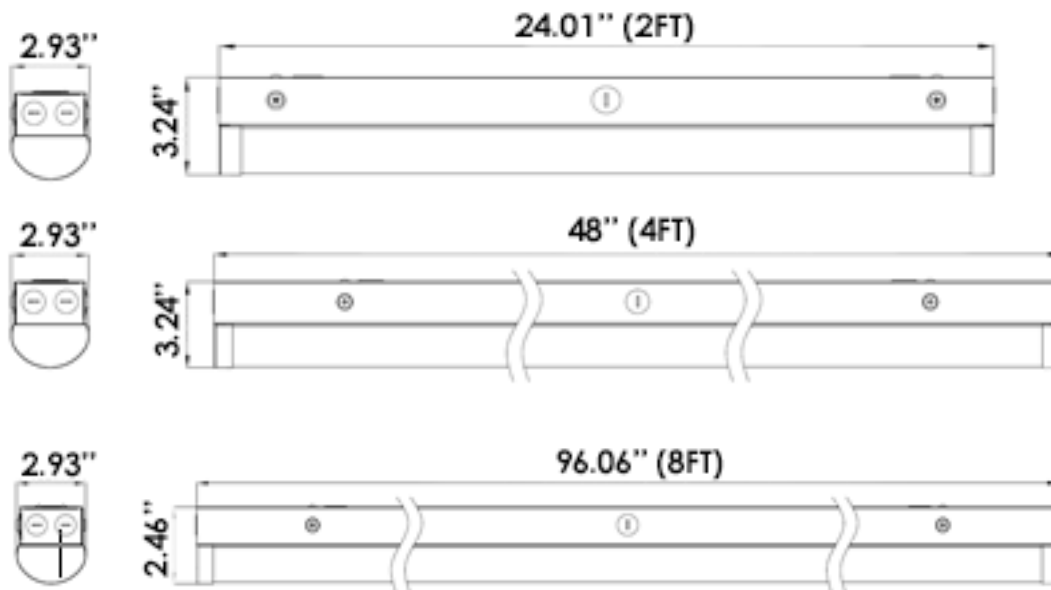

Specs and model numbers are subject to change with or without notice.

2" / 4" / 8" Round Strip LED Light

FEATURES

2" / 4" / 8" Round Strip LED Light

REFERENCE TABLES

Single Wattage

Trim Model	Description
LED-RST-2FT-3M40W-TRI	2 FT Round Strip LED Light 3CCT
LED-RST-2FT-3M40W-TRI-BMS	2 FT Round Strip LED Light 3CCT with Bi-Level Motion Sensor
LED-RST-2FT-3M40W-TRI-EMB	2 FT Round Strip LED Light 3CCT with Emergency Backup
LED-RST-2FT-3M40W-TRI-BMS-EMB	2 FT Round Strip LED Light 3CCT with Emergency Backup + Bi Level

3-Power and 3CCT Selectable

Trim Model	Description
LED-RST-4FT-3M40W-TRI	4 FT Round Strip LED Light 3CCT
LED-RST-4FT-3M40W-TRI-BMS	4 FT Round Strip LED Light 3CCT with Bi-Level Motion Sensor
LED-RST-4FT-3M40W-TRI-EMB	4 FT Round Strip LED Light 3CCT with Emergency Backup
LED-RST-4FT-3M40W-TRI-BMS-EMB	4 FT Round Strip LED Light 3CCT with Emergency Backup + Bi Level
LED-RST-8FT-3M60W-TRI	8 FT Round Strip LED Light 3CCT
LED-RST-8FT-3M60W-TRI-BMS	8 FT Round Strip LED Light 3CCT with Bi-Level Motion Sensor
LED-RST-8FT-3M60W-TRI-EMB	8 FT Round Strip LED Light 3CCT with Emergency Backup
LED-RST-8FT-3M60W-TRI-BMS-EMB	8 FT Round Strip LED Light 3CCT with Emergency Backup + Bi Level

DIMENSIONS

2" / 4" / 8" Round Strip LED Light

MOTION SENSOR FEATURES

Suspension Kit

ACCESSORIES FOR RST FIXTURES

Model	Description
RST-SM-CN	Surface Mount Linkable Bracket
RST-PDM-CN	Pendant Mount Linkable Bracket
RST-2FT-WG	2ft Long Wire Guard for 2ft RST
RST-4FT-WG	4ft Long Wire Guard, use 2 pieces for 8ft
SK-9FT-ADJ-2	9ft Suspension Kit Adjustable