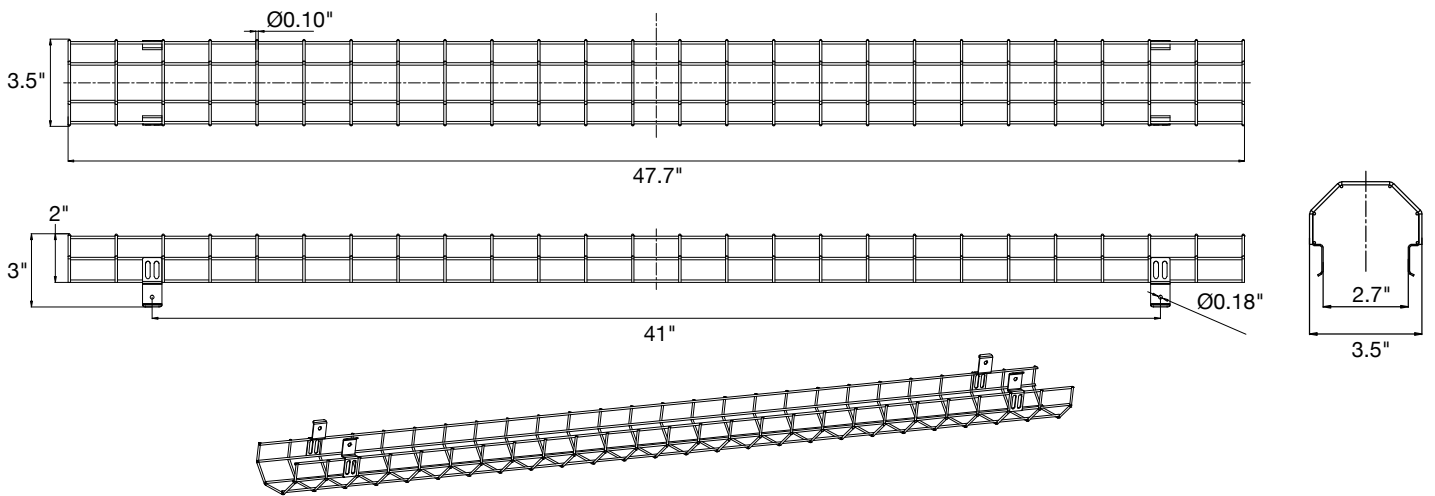

RST-4FT-WG