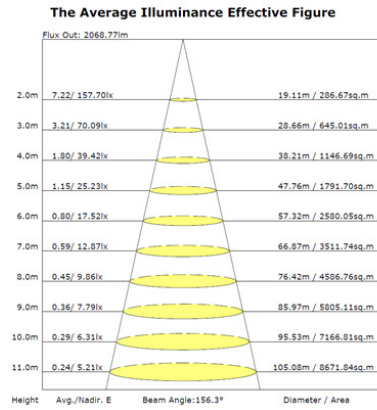

2" / 4" / 8" Round Strip LED Light

FIXTURE PHOTOMETRICS

2FT Photometrics

4FT Photometrics

MOTION SENSOR PHOTOMETRICS

With sufficient daylight, even when motion detected, light remains OFF.

With insufficient daylight, when motion detected, light ON.