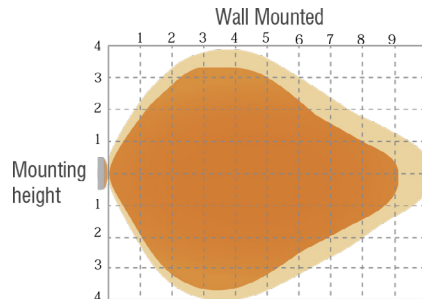

2" / 4" / 8" Round Strip LED Light

FIXTURE PHOTOMETRICS

2FT Photometrics

4FT Photometrics

MOTION SENSOR PHOTOMETRICS

With sufficient daylight, even when motion detected, light remains OFF.

With insufficient daylight, when motion detected, light ON.