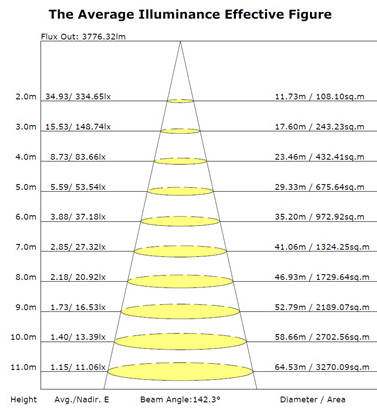

DIMENSIONS

2" / 4" / 8" Round Strip LED Light

MOTION SENSOR FEATURES

Suspension Kit

ACCESSORIES FOR RST FIXTURES

Model	Description
RST-SM-CN	Surface Mount Linkable Bracket
RST-PDM-CN	Pendant Mount Linkable Bracket
RST-2FT-WG	2ft Long Wire Guard for 2ft RST
RST-4FT-WG	4ft Long Wire Guard, use 2 pieces for 8ft
SK-9FT-ADJ-2	9ft Suspension Kit Adjustable

2" / 4" / 8" Round Strip LED Light

FIXTURE PHOTOMETRICS

2FT Photometrics

4FT Photometrics

MOTION SENSOR PHOTOMETRICS

With sufficient daylight, even when motion detected, light remains OFF.

With insufficient daylight, when motion detected, light ON.