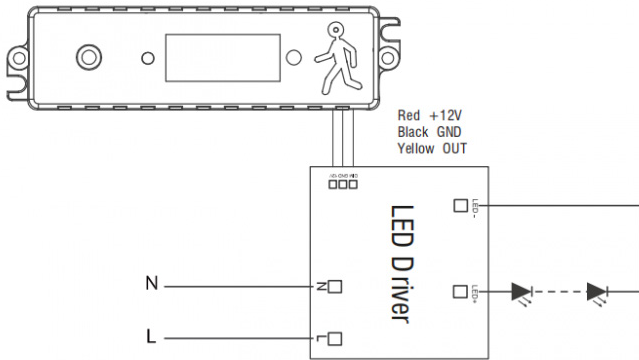

2" / 4" / 8" Round Strip LED Light

MOTION SENSOR FEATURES