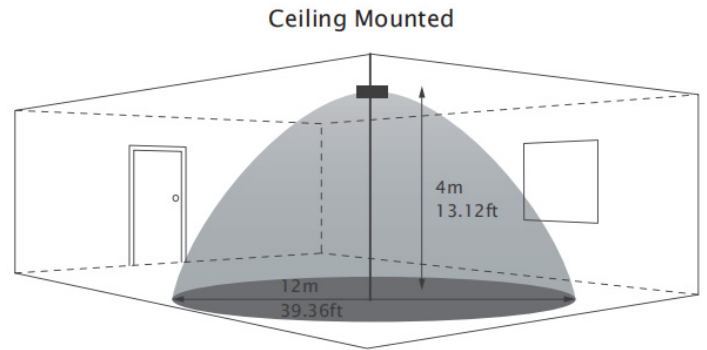

2" / 4" / 8" Round Strip LED Light

MOTION SENSOR FEATURES