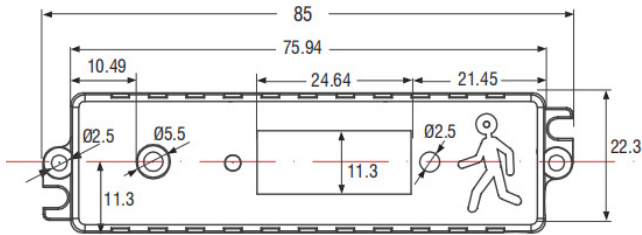

2" / 4" / 8" Round Strip LED Light

MOTION SENSOR FEATURES