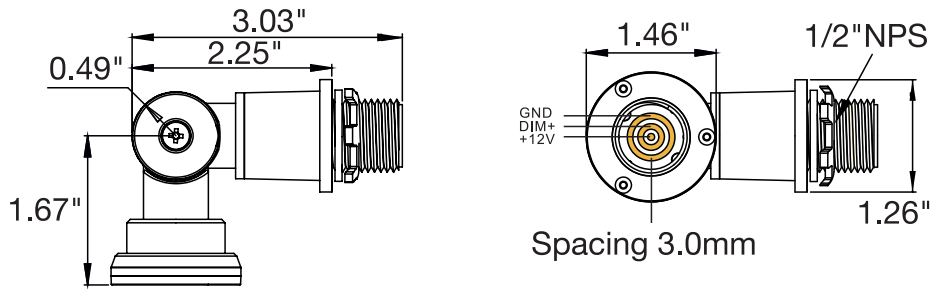

TWC Extension Arm 90°

Wiring Diagrams

S-TWC-90