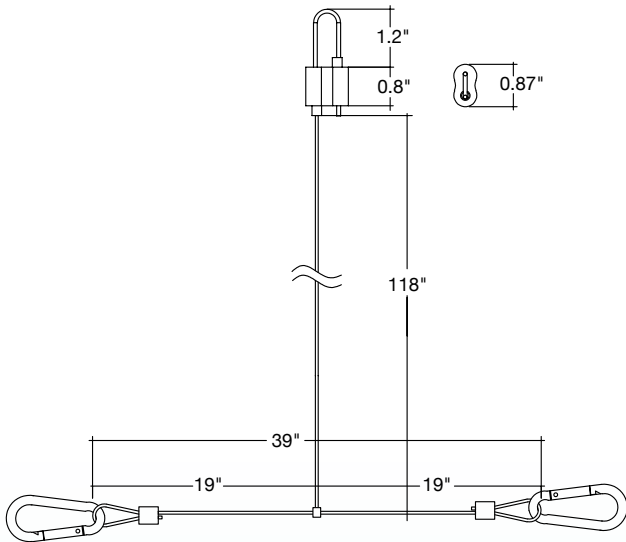

Suspension Kits

Adjustable Length

-PD

-CB

Detail Specifications:

- Finish & Material: Steel
- Max load: 70 pounds

Applications:

- General Indoor Lighting
- Utility & Storage Garage Structures
- Office and Meeting Rooms
- Education, Healthcare, Retail, Hospitality
- Commercial and Industrial

Product Information:

- Adjustable length from top loop
- Paddle and Carabiner models available

Paddle (PD) Compatibility

LED-LHB
LED-RST
LED-VPT
LED-WRP-FR
LED-WRP-PRM

Carabiner (CB) Compatibility

LED-BPL
LED-CBT
LED-LHB
LED-PNL

SK-20FT-Y-LC-CB

20' Suspension Kit

Suspension Kits

Adjustable Length

Dimensions

SK-10FT-Y-LC-PD

SK-20FT-Y-LC-PD

SK-10FT-Y-LC-CB