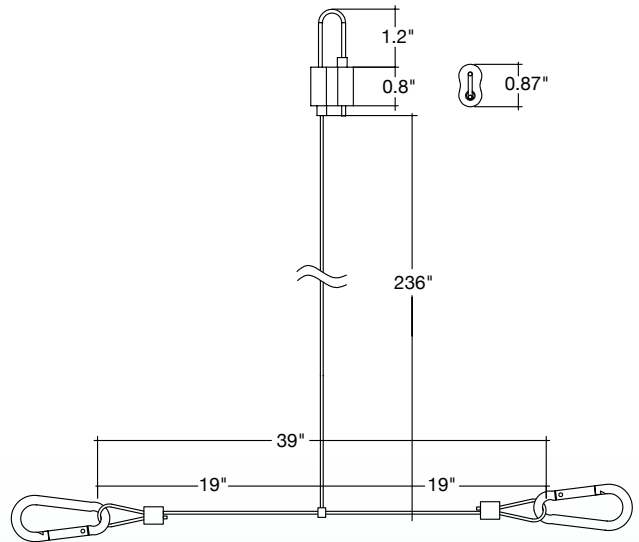

Suspension Kits

Adjustable Length

-PD

-CB

Detail Specifications:

- Finish & Material: Steel
- Max load: 70 pounds

Applications:

- General Indoor Lighting
- Utility & Storage Garage Structures
- Office and Meeting Rooms
- Education, Healthcare, Retail, Hospitality
- Commercial and Industrial

Product Information:

- Adjustable length from top loop
- Paddle and Carabiner models available

Paddle (PD) Compatibility

LED-LHB
LED-RST
LED-VPT
LED-WRP-FR
LED-WRP-PRM

Carabiner (CB) Compatibility

LED-BPL
LED-CBT
LED-LHB
LED-PNL

SK-20FT-Y-LC-CB

20' Suspension Kit

Suspension Kits

Adjustable Length

Dimensions

SK-10FT-Y-LC-PD

SK-20FT-Y-LC-PD

SK-10FT-Y-LC-CB