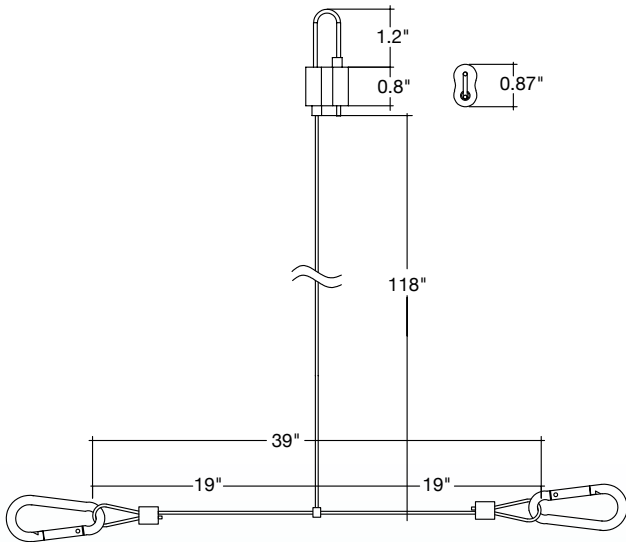

Suspension Kits

Adjustable Length

-PD

-CB

Detail Specifications:

- Finish & Material: Steel
- Max load: 70 pounds

Applications:

- General Indoor Lighting
- Utility & Storage Garage Structures
- Office and Meeting Rooms
- Education, Healthcare, Retail, Hospitality
- Commercial and Industrial

Product Information:

- Adjustable length from top loop
- Paddle and Carabiner models available

Paddle (PD) Compatibility

LED-LHB
LED-RST
LED-VPT
LED-WRP-FR
LED-WRP-PRM

Carabiner (CB) Compatibility

LED-BPL
LED-CBT
LED-LHB
LED-PNL

SK-20FT-Y-LC-CB

20' Suspension Kit

Suspension Kits

Adjustable Length

Dimensions

SK-10FT-Y-LC-PD

SK-20FT-Y-LC-PD

SK-10FT-Y-LC-CB