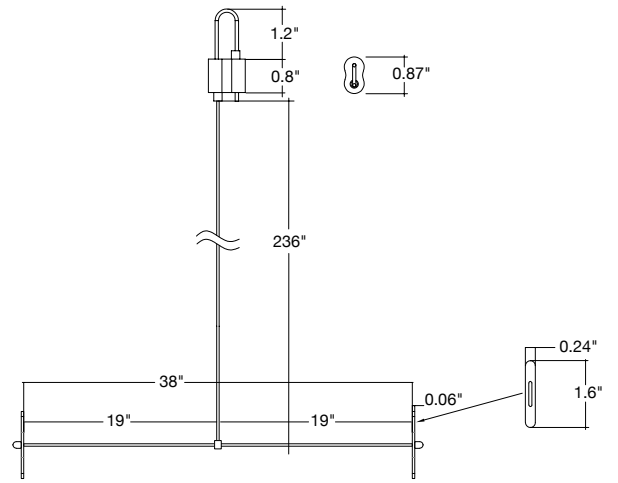

Suspension Kits

Adjustable Length

-PD

-CB

Detail Specifications:

- Finish & Material: Steel
- Max load: 70 pounds

Applications:

- General Indoor Lighting
- Utility & Storage Garage Structures
- Office and Meeting Rooms
- Education, Healthcare, Retail, Hospitality
- Commercial and Industrial

Product Information:

- Adjustable length from top loop
- Paddle and Carabiner models available

Paddle (PD) Compatibility

LED-LHB
LED-RST
LED-VPT
LED-WRP-FR
LED-WRP-PRM

Carabiner (CB) Compatibility

LED-BPL
LED-CBT
LED-LHB
LED-PNL

SK-20FT-Y-LC-CB

20' Suspension Kit

Suspension Kits

Adjustable Length

Dimensions

SK-10FT-Y-LC-PD

SK-20FT-Y-LC-PD

SK-10FT-Y-LC-CB