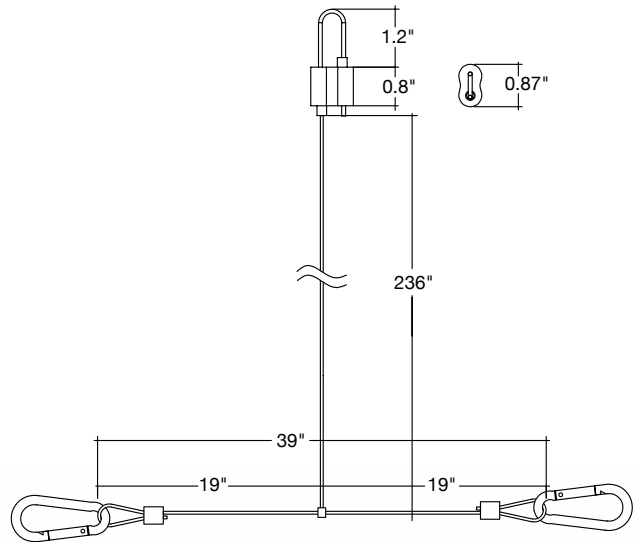

Suspension Kits

Adjustable Length

-PD

-CB

Detail Specifications:

- Finish & Material: Steel
- Max load: 70 pounds

Applications:

- General Indoor Lighting
- Utility & Storage Garage Structures
- Office and Meeting Rooms
- Education, Healthcare, Retail, Hospitality
- Commercial and Industrial

Product Information:

- Adjustable length from top loop
- Paddle and Carabiner models available

Paddle (PD) Compatibility

LED-LHB
LED-RST
LED-VPT
LED-WRP-FR
LED-WRP-PRM

Carabiner (CB) Compatibility

LED-BPL
LED-CBT
LED-LHB
LED-PNL

SK-20FT-Y-LC-CB

20' Suspension Kit

Suspension Kits

Adjustable Length

Dimensions

SK-10FT-Y-LC-PD

SK-20FT-Y-LC-PD

SK-10FT-Y-LC-CB