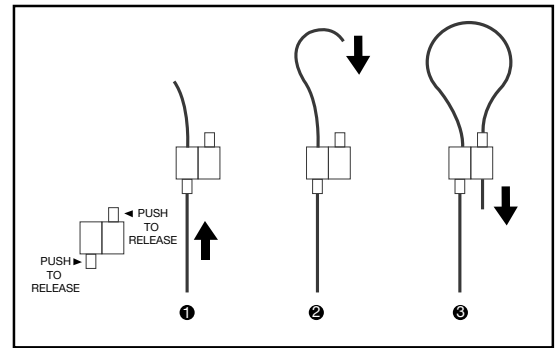

Suspension Kits

Adjustable Length

-PD

-CB

Detail Specifications:

- Finish & Material: Steel
- Max load: 70 pounds

Applications:

- General Indoor Lighting
- Utility & Storage Garage Structures
- Office and Meeting Rooms
- Education, Healthcare, Retail, Hospitality
- Commercial and Industrial

Product Information:

- Adjustable length from top loop
- Paddle and Carabiner models available

Paddle (PD) Compatibility

LED-LHB
LED-RST
LED-VPT
LED-WRP-FR
LED-WRP-PRM

Carabiner (CB) Compatibility

LED-BPL
LED-CBT
LED-LHB
LED-PNL

SK-20FT-Y-LC-CB

20' Suspension Kit

Suspension Kits

Adjustable Length

Dimensions

SK-10FT-Y-LC-PD

SK-20FT-Y-LC-PD

SK-10FT-Y-LC-CB