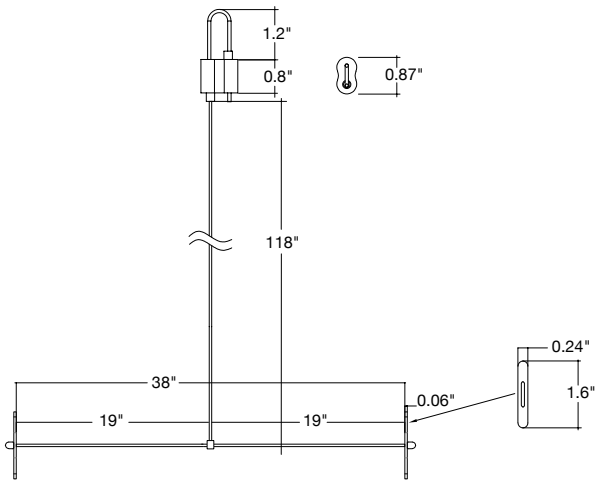

Suspension Kits

Adjustable Length

-PD

-CB

Detail Specifications:

- Finish & Material: Steel
- Max load: 70 pounds

Applications:

- General Indoor Lighting
- Utility & Storage Garage Structures
- Office and Meeting Rooms
- Education, Healthcare, Retail, Hospitality
- Commercial and Industrial

Product Information:

- Adjustable length from top loop
- Paddle and Carabiner models available

Paddle (PD) Compatibility

LED-LHB
LED-RST
LED-VPT
LED-WRP-FR
LED-WRP-PRM

Carabiner (CB) Compatibility

LED-BPL
LED-CBT
LED-LHB
LED-PNL

Paddle Suspension Kits

SK-10FT-Y-LC-PD

10' Suspension Kit

SK-20FT-Y-LC-PD

20' Suspension Kit

Carabiner Suspension Kits

SK-10FT-Y-LC-CB

10' Suspension Kit

SK-20FT-Y-LC-CB

20' Suspension Kit

Suspension Kits

Adjustable Length

Dimensions

SK-10FT-Y-LC-PD

SK-20FT-Y-LC-PD

SK-10FT-Y-LC-CB