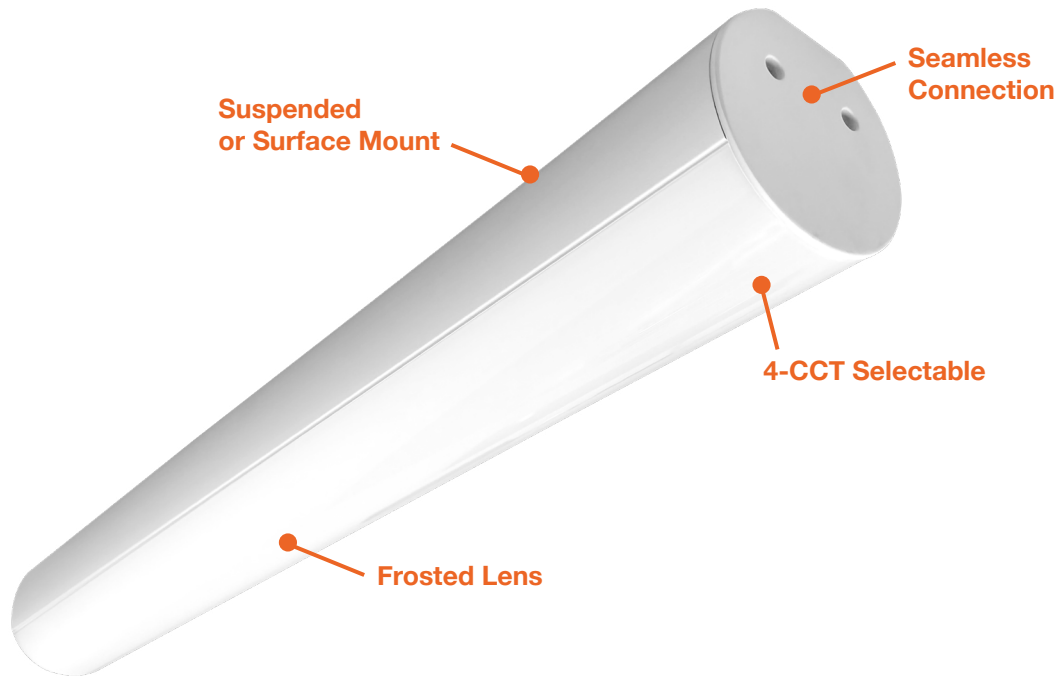

ARCY-Line: Tubular Linear Fixtures

4-CCT Selectable

Detail Specifications:

- Finish: White, custom available
- IP Rating: Damp Location
- Beam Angle: 110°
- Chip: SMD 2835, R9 >50, CRI >80
- Operating Temperature: -4° - 122° F
- Lens: Acrylic Frosted Lens Standard: efficiently emits the light through a high-quality acrylic lens, spreading it evenly and without causing glare
- Average life (L70) of 50,000 hours

1. Standard quick ship finish is white. Other colors are custom finishes.

Optional Accessories (Order Separately)

Round Trim Options	Round Trim Options
SK-6FT-I-CP-TH	TBL-L
6' Single Wire	L-Shape
White Finish	Connector

ARCY-Line: Tubular Linear Fixtures

4-CCT Selectable

FEATURES

DIMENSIONS

Specs and model numbers are subject to change with or without notice. Customization of product is available.

ARCY-Line: Tubular Linear Fixtures