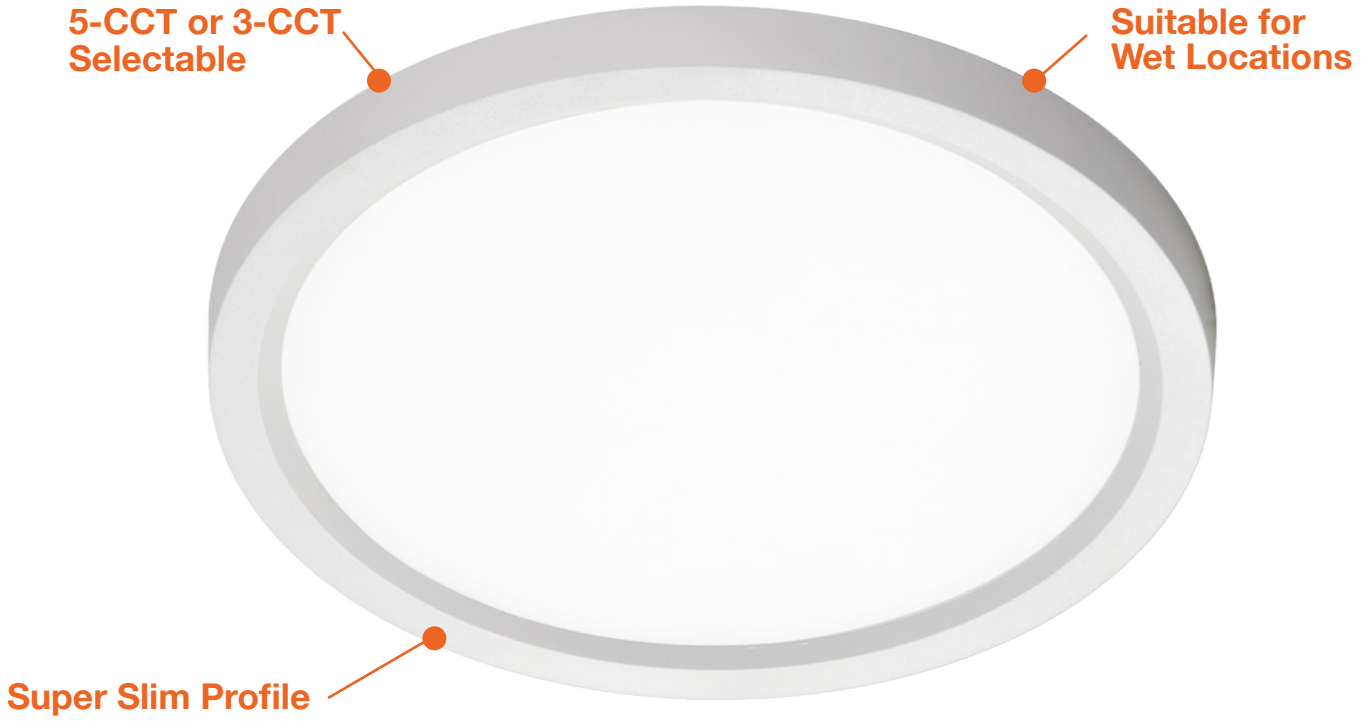

SlimLine Surface Mounts

FEATURES