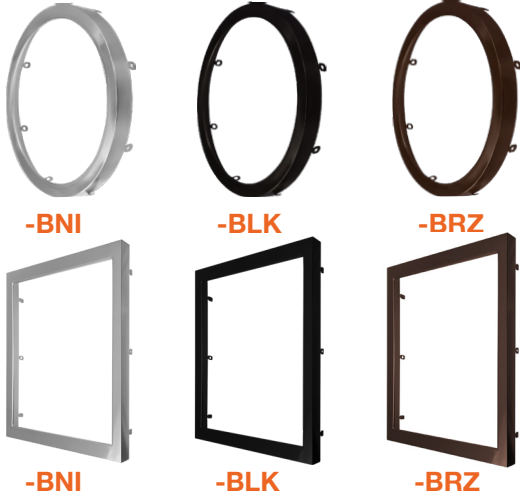

SlimLine Surface Mounts

FEATURES

DIMENSIONS

SlimLine Surface Mounts

FIXTURE, TRIM, & ACCESSORY

CLIP-ON TRIMS - 5" / 7" / 12"

Trim Model	Description
SLDSKR-5-TRIM-BLK	Black 5" Round Trim
SLDSKR-5-TRIM-BRZ	Bronze 5" Round Trim
SLDSKR-5-TRIM-BNI	Brushed Nickel 5" Round Trim
SLDSKR-7-TRIM-BLK	Black 7" Round Trim
SLDSKR-7-TRIM-BRZ	Bronze 7" Round Trim
SLDSKR-7-TRIM-BNI	Brushed Nickel 7" Round Trim
SLDSKR-12-TRIM-BLK	Black 12" Round Trim
SLDSKR-12-TRIM-BRZ	Bronze 12" Round Trim
SLDSKR-12-TRIM-BNI	Brushed Nickel 12" Round Trim
SLDSKSQ-5-TRIM-BLK	Black 5" Square Trim
SLDSKSQ-5-TRIM-BRZ	Bronze 5" Square Trim
SLDSKSQ-5-TRIM-BNI	Brushed Nickel 5" Square Trim
SLDSKSQ-7-TRIM-BLK	Black 7" Square Trim
SLDSKSQ-7-TRIM-BRZ	Bronze 7" Square Trim
SLDSKSQ-7-TRIM-BNI	Brushed Nickel 7" Square Trim
SLDSKSQ-12-TRIM-BLK	Black 12" Square Trim
SLDSKSQ-12-TRIM-BRZ	Bronze 12" Square Trim
SLDSKSQ-12-TRIM-BNI	Brushed Nickel 12" Square Trim