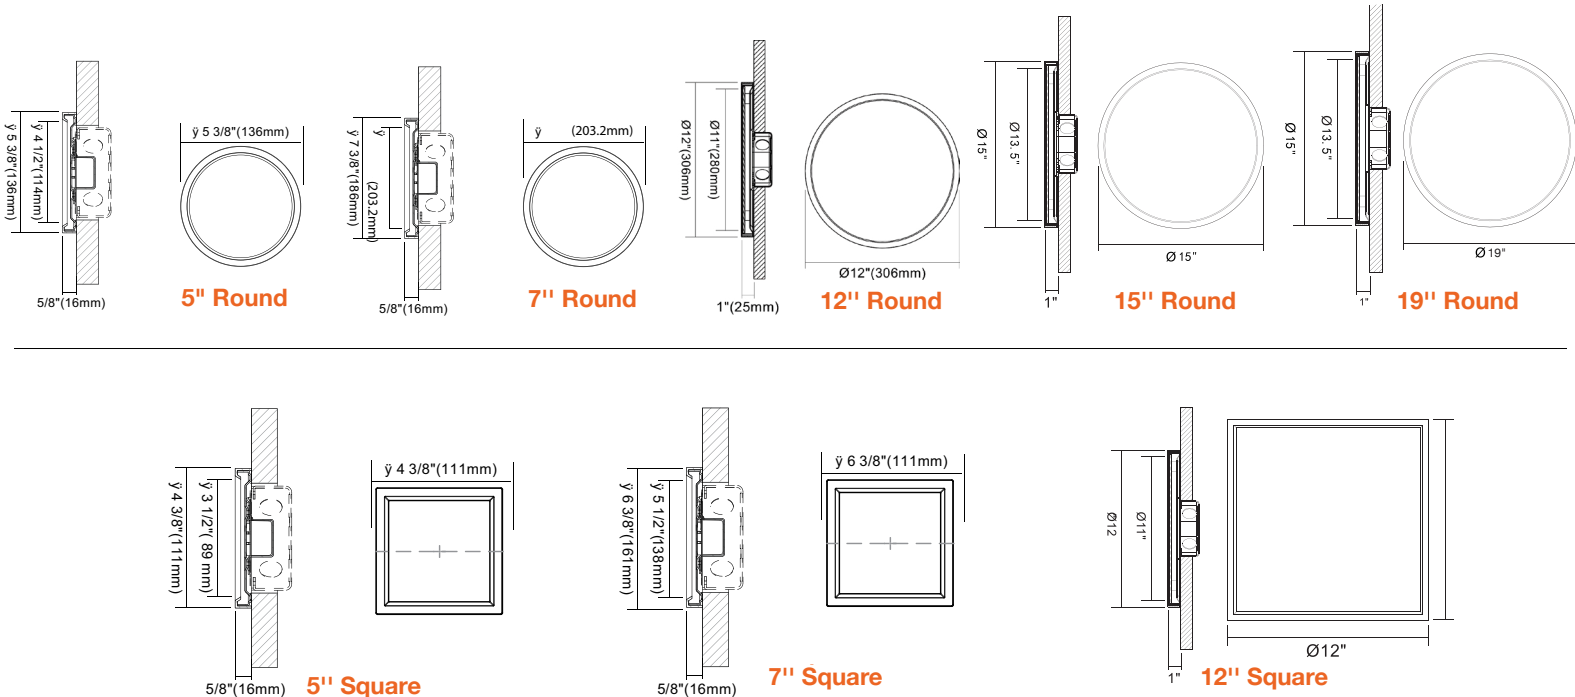

DIMENSIONS