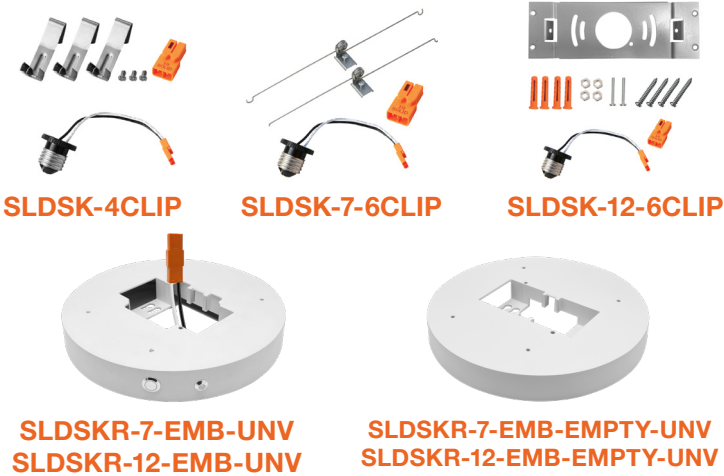

SlimLine Surface Mounts

FEATURES

DIMENSIONS

SlimLine Surface Mounts

FIXTURE, TRIM, & ACCESSORY

CLIP-ON TRIMS - 5" / 7" / 12"

Trim Model	Description
SLDSKR-5-TRIM-BLK	Black 5" Round Trim
SLDSKR-5-TRIM-BRZ	Bronze 5" Round Trim
SLDSKR-5-TRIM-BNI	Brushed Nickel 5" Round Trim
SLDSKR-7-TRIM-BLK	Black 7" Round Trim
SLDSKR-7-TRIM-BRZ	Bronze 7" Round Trim
SLDSKR-7-TRIM-BNI	Brushed Nickel 7" Round Trim
SLDSKR-12-TRIM-BLK	Black 12" Round Trim
SLDSKR-12-TRIM-BRZ	Bronze 12" Round Trim
SLDSKR-12-TRIM-BNI	Brushed Nickel 12" Round Trim
SLDSKSQ-5-TRIM-BLK	Black 5" Square Trim
SLDSKSQ-5-TRIM-BRZ	Bronze 5" Square Trim
SLDSKSQ-5-TRIM-BNI	Brushed Nickel 5" Square Trim
SLDSKSQ-7-TRIM-BLK	Black 7" Square Trim
SLDSKSQ-7-TRIM-BRZ	Bronze 7" Square Trim
SLDSKSQ-7-TRIM-BNI	Brushed Nickel 7" Square Trim
SLDSKSQ-12-TRIM-BLK	Black 12" Square Trim
SLDSKSQ-12-TRIM-BRZ	Bronze 12" Square Trim
SLDSKSQ-12-TRIM-BNI	Brushed Nickel 12" Square Trim

ACCESSORIES

CLIPS

Accessory Model	Description
SLDSK-4CLIP	Recessed Can Converter for 5" fixtures
SLDSK-7-6CLIP	6" Recessed Can Converter for 7" fixtures
SLDSK-12-6CLIP	6" Recessed Can Converter for 12" fixtures