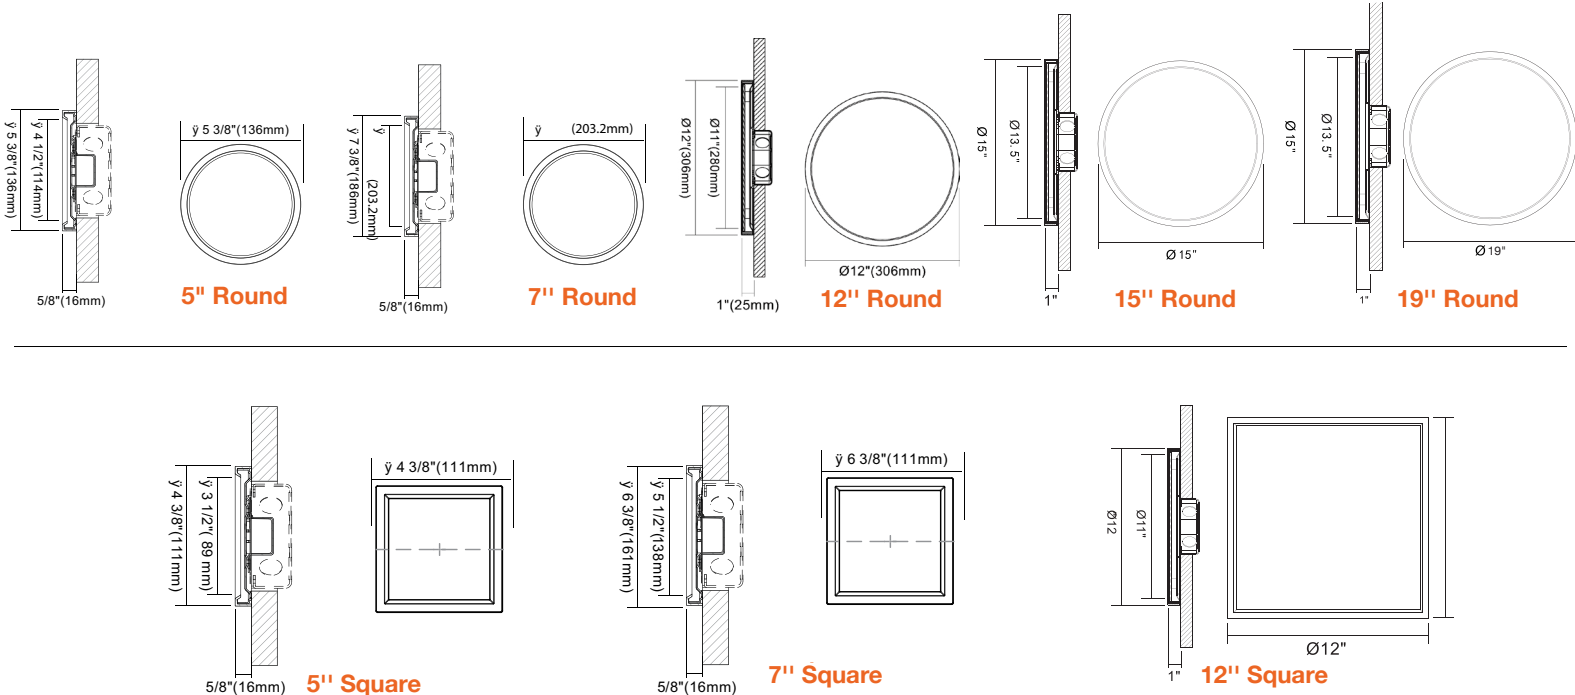

DIMENSIONS