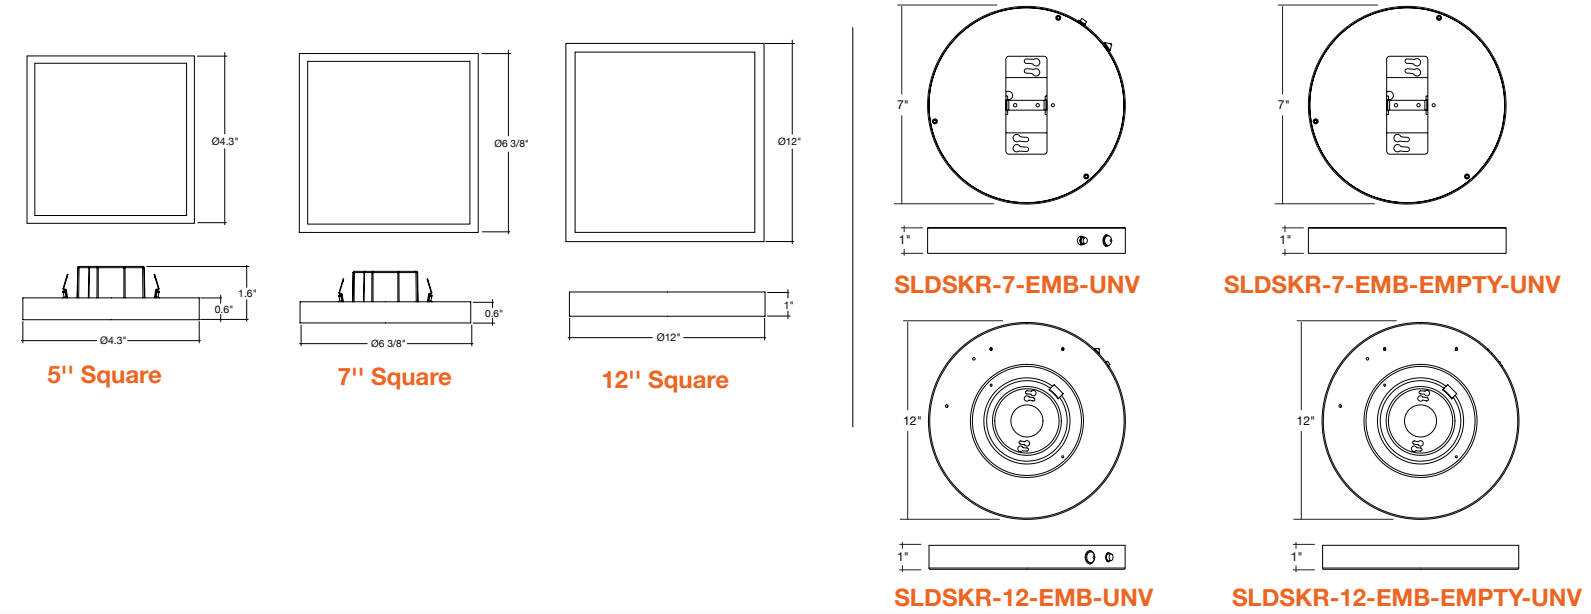

Specs and model numbers are subject to change with or without notice.

SlimLine Surface

J-Box or E26

FEATURES

5-CCT or 3-CCT
Selectable

Suitable for
Wet Locations

Super Slim Profile

5"

Shown with E26 Base

12"/15"/19"

DIMENSIONS

SLDSKR-7-EMB-UNV

SLDSKR-7-EMB-EMPTY-UNV

SLDSKR-12-EMB-UNV

SLDSKR-12-EMB-EMPTY-UNV

CLIP-ON TRIMS - 5" / 7" / 12"