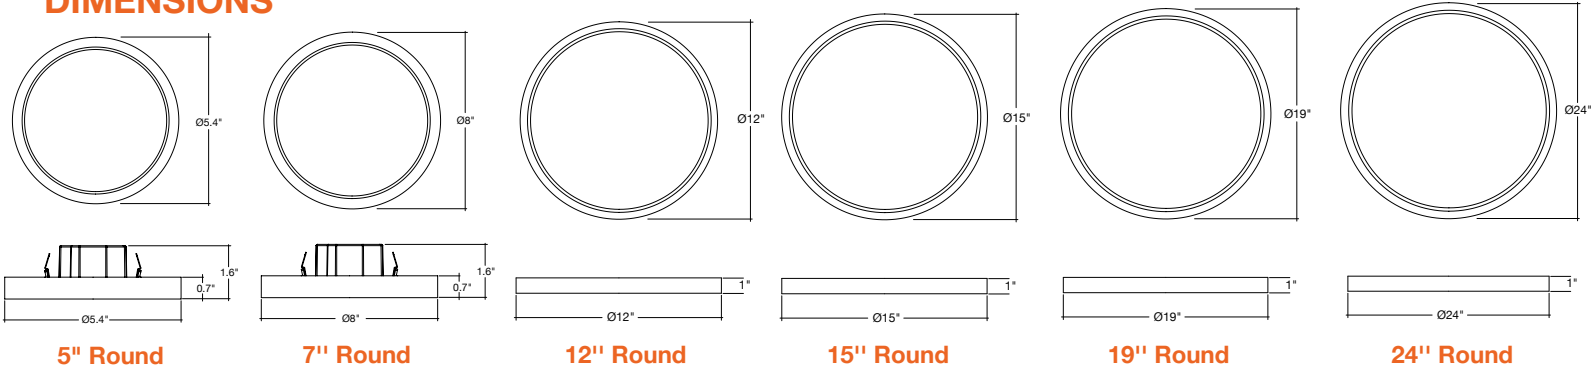

Optional Accessories (Order Separately)

Round Trims	Square Trims	Emergency Backup	Pendant Stem Mount
SLDSKR-5-TRIM-BLK 5" Round Black	SLDSKSQ-5-TRIM-BLK 5" Square Black	SLDSKR-7-EMB-UNV Surface mount pancake EMB	STM-JBX-6-WH 6" Stem Mount (Adjustable length) White Finish
SLDSKR-5-TRIM-BRZ 5" Round Bronze	SLDSKSQ-5-TRIM-BRZ 5" Square Bronze	SLDSKR-7-EMB-EMPTY-UNV Empty surface mount pancake EMB	STM-JBX-6-BLK 6" Stem Mount (Adjustable length) Black Finish
SLDSKR-5-TRIM-BNI 5" Round Brushed Nickel	SLDSKSQ-5-TRIM-BNI 5" Square Brushed Nickel	SLDSKR-12-EMB-UNV Surface mount pancake EMB	
SLDSKR-7-TRIM-BLK 7" Round Black	SLDSKSQ-7-TRIM-BLK 7" Square Black	SLDSKR-12-EMB-EMPTY-UNV Empty surface mount pancake EMB	
SLDSKR-7-TRIM-BRZ 7" Round Bronze	SLDSKSQ-7-TRIM-BRZ 7" Square Bronze	LED-EMB-25W-HV-2P For fixtures up to 25W	
SLDSKR-7-TRIM-BNI 7" Round Brushed Nickel	SLDSKSQ-7-TRIM-BNI 7" Square Brushed Nickel		
SLDSKR-12-TRIM-BLK 12" Round Black	SLDSKSQ-12-TRIM-BLK 12" Square Black		
SLDSKR-12-TRIM-BRZ 12" Round Bronze	SLDSKSQ-12-TRIM-BRZ 12" Square Bronze		
SLDSKR-12-TRIM-BNI 12" Round Brushed Nickel	SLDSKSQ-12-TRIM-BNI 12" Square Brushed Nickel		

Specs and model numbers are subject to change with or without notice.

SlimLine Surface

J-Box or E26

FEATURES

5-CCT or 3-CCT
Selectable

Suitable for
Wet Locations

Super Slim Profile

5"

Shown with E26 Base

12"/15"/19"

DIMENSIONS

SLDSKR-7-EMB-UNV

SLDSKR-7-EMB-EMPTY-UNV

SLDSKR-12-EMB-UNV

SLDSKR-12-EMB-EMPTY-UNV

CLIP-ON TRIMS - 5" / 7" / 12"