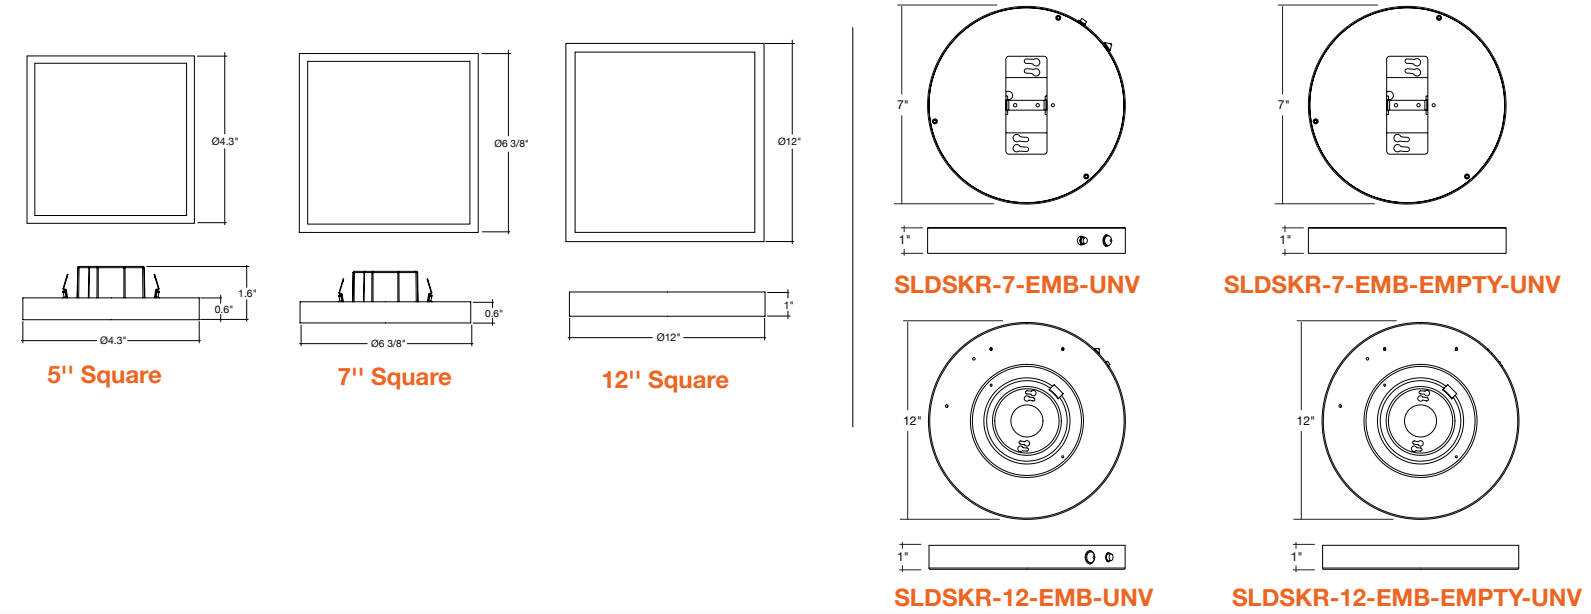

DIMENSIONS

SLDSKR-7-EMB-UNV

SLDSKR-7-EMB-EMPTY-UNV

SLDSKR-12-EMB-UNV

SLDSKR-12-EMB-EMPTY-UNV