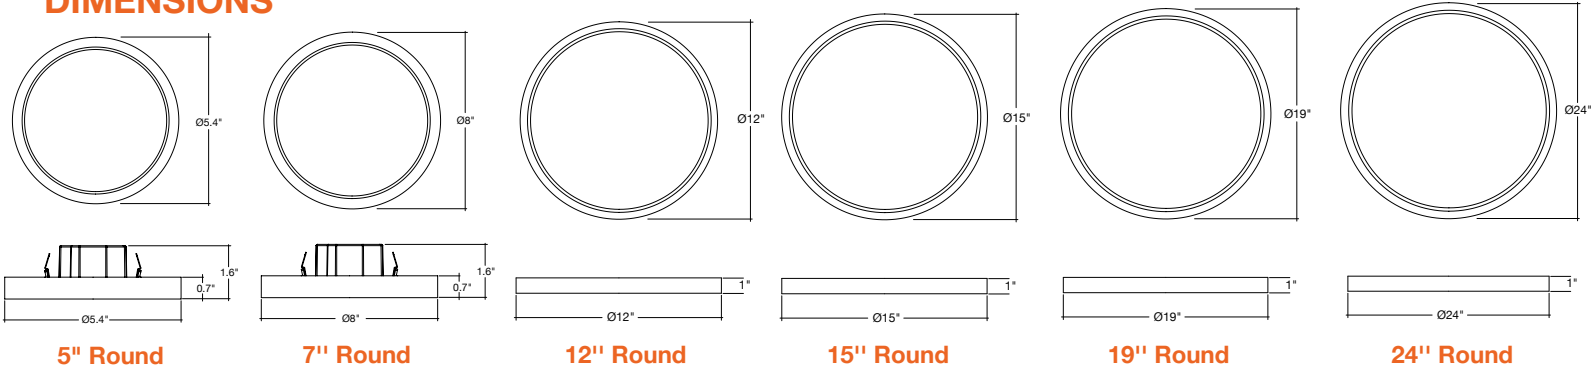

## FEATURES

5-CCT or 3-CCT  
Selectable

Suitable for  
Wet Locations

Super Slim Profile

5"

Shown with E26 Base

12"/15"/19"

## DIMENSIONS

SLDSKR-7-EMB-UNV

SLDSKR-7-EMB-EMPTY-UNV

SLDSKR-12-EMB-UNV

SLDSKR-12-EMB-EMPTY-UNV

## CLIP-ON TRIMS - 5" / 7" / 12"