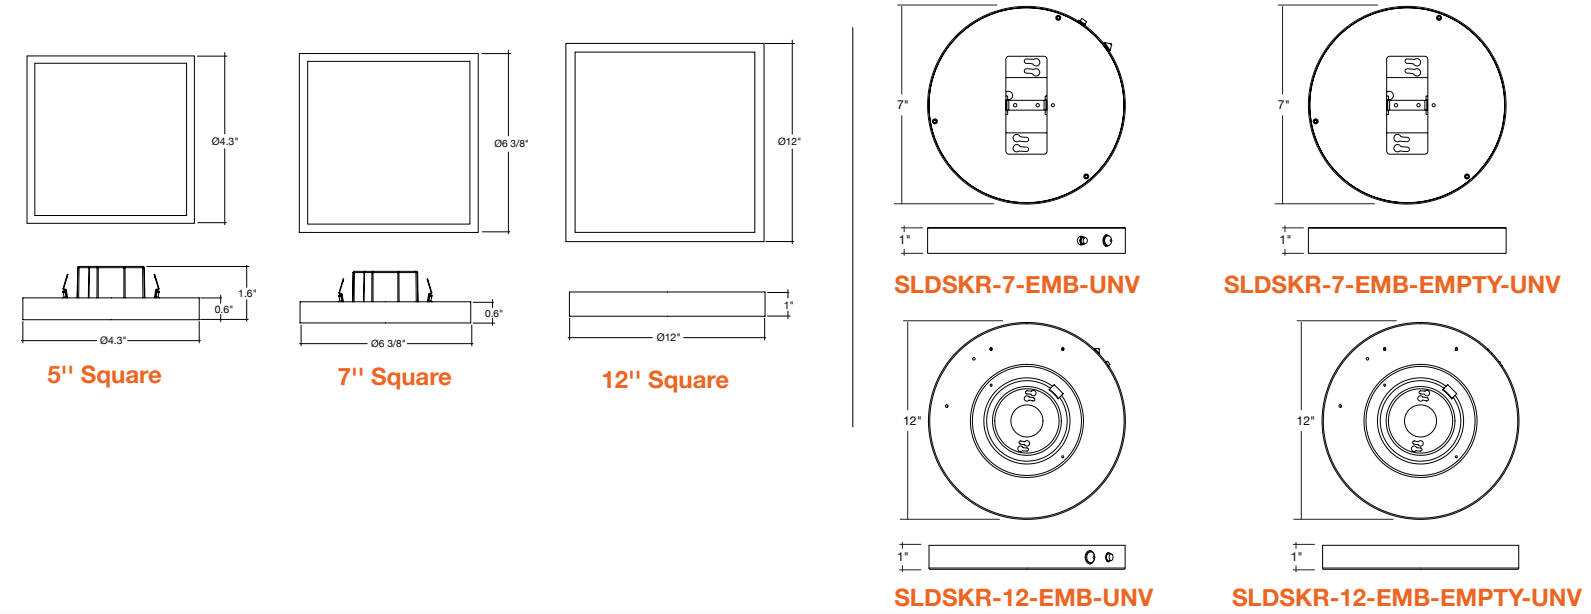

Specs and model numbers are subject to change with or without notice.

SlimLine Surface

J-Box or E26

FEATURES

5-CCT or 3-CCT
Selectable

Suitable for
Wet Locations

Super Slim Profile

5"

Shown with E26 Base

12"/15"/19"

DIMENSIONS

CLIP-ON TRIMS - 5" / 7" / 12"

ACCESSORIES

SLDSKR-7-EMB-UNV
SLDSKR-12-EMB-UNV

SLDSKR-7-EMB-EMPTY-UNV
SLDSKR-12-EMB-EMPTY-UNV

STM-JBX-6-WH
STM-JBX-6-BLK