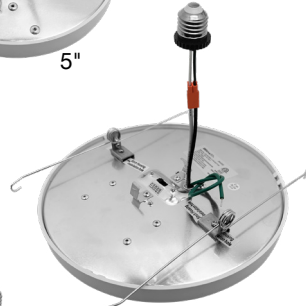

Optional Accessories (Order Separately)

Round Trims	Square Trims	Emergency Backup	Pendant Stem Mount
SLDSKR-5-TRIM-BLK 5" Round Black	SLDSKSQ-5-TRIM-BLK 5" Square Black	SLDSKR-7-EMB-UNV Surface mount pancake EMB	STM-JBX-6-WH 6" Stem Mount (Adjustable length) White Finish
SLDSKR-5-TRIM-BRZ 5" Round Bronze	SLDSKSQ-5-TRIM-BRZ 5" Square Bronze	SLDSKR-7-EMB-EMPTY-UNV Empty surface mount pancake EMB	STM-JBX-6-BLK 6" Stem Mount (Adjustable length) Black Finish
SLDSKR-5-TRIM-BNI 5" Round Brushed Nickel	SLDSKSQ-5-TRIM-BNI 5" Square Brushed Nickel	SLDSKR-12-EMB-UNV Surface mount pancake EMB	
SLDSKR-7-TRIM-BLK 7" Round Black	SLDSKSQ-7-TRIM-BLK 7" Square Black	SLDSKR-12-EMB-EMPTY-UNV Empty surface mount pancake EMB	
SLDSKR-7-TRIM-BRZ 7" Round Bronze	SLDSKSQ-7-TRIM-BRZ 7" Square Bronze	LED-EMB-25W-HV-2P For fixtures up to 25W	
SLDSKR-7-TRIM-BNI 7" Round Brushed Nickel	SLDSKSQ-7-TRIM-BNI 7" Square Brushed Nickel		
SLDSKR-12-TRIM-BLK 12" Round Black	SLDSKSQ-12-TRIM-BLK 12" Square Black		
SLDSKR-12-TRIM-BRZ 12" Round Bronze	SLDSKSQ-12-TRIM-BRZ 12" Square Bronze		
SLDSKR-12-TRIM-BNI 12" Round Brushed Nickel	SLDSKSQ-12-TRIM-BNI 12" Square Brushed Nickel		

Specs and model numbers are subject to change with or without notice.

SlimLine Surface

J-Box or E26

FEATURES

5-CCT or 3-CCT
Selectable

Suitable for
Wet Locations

Super Slim Profile

5"

Shown with E26 Base

12"/15"/19"

DIMENSIONS

CLIP-ON TRIMS - 5" / 7" / 12"

ACCESSORIES

SLDSKR-7-EMB-UNV
SLDSKR-12-EMB-UNV

SLDSKR-7-EMB-EMPTY-UNV
SLDSKR-12-EMB-EMPTY-UNV

STM-JBX-6-WH
STM-JBX-6-BLK