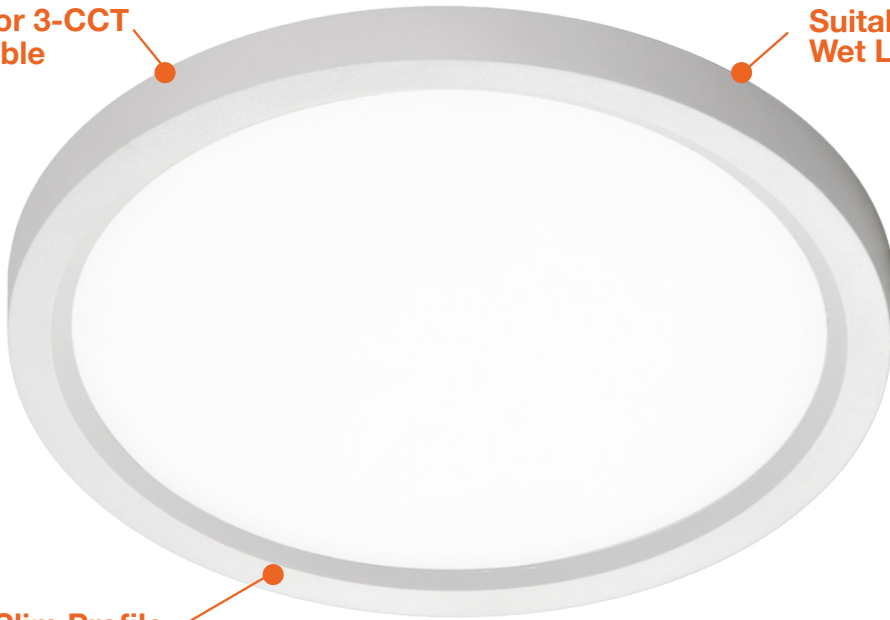

Optional Accessories (Order Separately)

Round Trims	Square Trims	Emergency Backup	Pendant Stem Mount
SLDSKR-5-TRIM-BLK 5" Round Black	SLDSKSQ-5-TRIM-BLK 5" Square Black	SLDSKR-7-EMB-UNV Surface mount pancake EMB	STM-JBX-6-WH 6" Stem Mount (Adjustable length) White Finish
SLDSKR-5-TRIM-BRZ 5" Round Bronze	SLDSKSQ-5-TRIM-BRZ 5" Square Bronze	SLDSKR-7-EMB-EMPTY-UNV Empty surface mount pancake EMB	STM-JBX-6-BLK 6" Stem Mount (Adjustable length) Black Finish
SLDSKR-5-TRIM-BNI 5" Round Brushed Nickel	SLDSKSQ-5-TRIM-BNI 5" Square Brushed Nickel	SLDSKR-12-EMB-UNV Surface mount pancake EMB	
SLDSKR-7-TRIM-BLK 7" Round Black	SLDSKSQ-7-TRIM-BLK 7" Square Black	SLDSKR-12-EMB-EMPTY-UNV Empty surface mount pancake EMB	
SLDSKR-7-TRIM-BRZ 7" Round Bronze	SLDSKSQ-7-TRIM-BRZ 7" Square Bronze	LED-EMB-25W-HV-2P For fixtures up to 25W	
SLDSKR-7-TRIM-BNI 7" Round Brushed Nickel	SLDSKSQ-7-TRIM-BNI 7" Square Brushed Nickel		
SLDSKR-12-TRIM-BLK 12" Round Black	SLDSKSQ-12-TRIM-BLK 12" Square Black		
SLDSKR-12-TRIM-BRZ 12" Round Bronze	SLDSKSQ-12-TRIM-BRZ 12" Square Bronze		
SLDSKR-12-TRIM-BNI 12" Round Brushed Nickel	SLDSKSQ-12-TRIM-BNI 12" Square Brushed Nickel		

Specs and model numbers are subject to change with or without notice.

SlimLine Surface

J-Box or E26

FEATURES

5-CCT or 3-CCT
Selectable

Suitable for
Wet Locations

Super Slim Profile

5"

Shown with E26 Base

12"/15"/19"

DIMENSIONS

CLIP-ON TRIMS - 5" / 7" / 12"

ACCESSORIES

SLDSKR-7-EMB-UNV
SLDSKR-12-EMB-UNV

SLDSKR-7-EMB-EMPTY-UNV
SLDSKR-12-EMB-EMPTY-UNV

STM-JBX-6-WH
STM-JBX-6-BLK