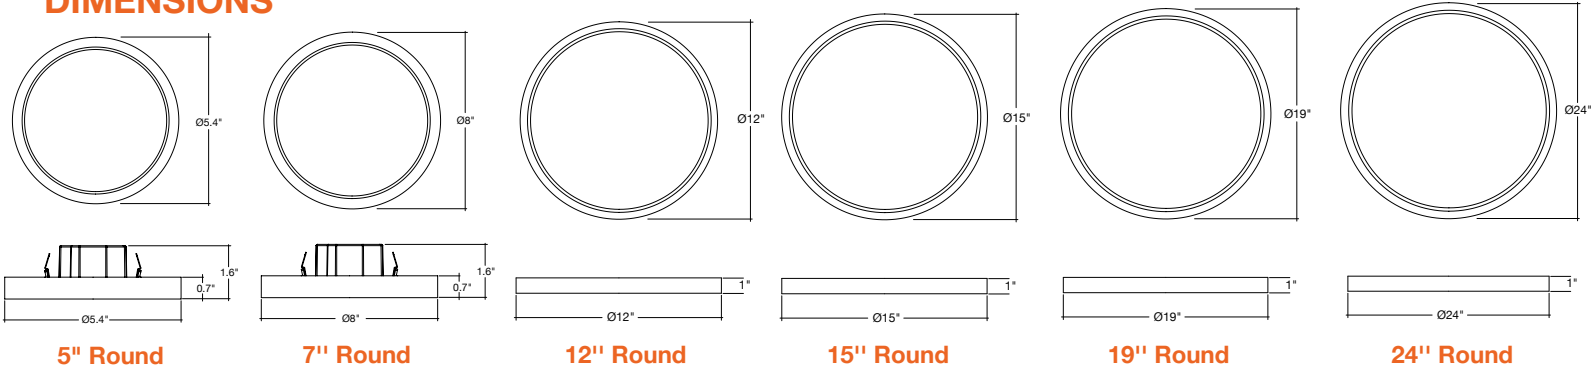

Optional Accessories (Order Separately)

Round Trims	Square Trims	Emergency Backup	Pendant Stem Mount
SLDSKR-5-TRIM-BLK 5" Round Black	SLDSKSQ-5-TRIM-BLK 5" Square Black	SLDSKR-7-EMB-UNV Surface mount pancake EMB	STM-JBX-6-WH 6" Stem Mount (Adjustable length) White Finish
SLDSKR-5-TRIM-BRZ 5" Round Bronze	SLDSKSQ-5-TRIM-BRZ 5" Square Bronze	SLDSKR-7-EMB-EMPTY-UNV Empty surface mount pancake EMB	STM-JBX-6-BLK 6" Stem Mount (Adjustable length) Black Finish
SLDSKR-5-TRIM-BNI 5" Round Brushed Nickel	SLDSKSQ-5-TRIM-BNI 5" Square Brushed Nickel	SLDSKR-12-EMB-UNV Surface mount pancake EMB	
SLDSKR-7-TRIM-BLK 7" Round Black	SLDSKSQ-7-TRIM-BLK 7" Square Black	SLDSKR-12-EMB-EMPTY-UNV Empty surface mount pancake EMB	
SLDSKR-7-TRIM-BRZ 7" Round Bronze	SLDSKSQ-7-TRIM-BRZ 7" Square Bronze	LED-EMB-25W-HV-2P For fixtures up to 25W	
SLDSKR-7-TRIM-BNI 7" Round Brushed Nickel	SLDSKSQ-7-TRIM-BNI 7" Square Brushed Nickel		
SLDSKR-12-TRIM-BLK 12" Round Black	SLDSKSQ-12-TRIM-BLK 12" Square Black		
SLDSKR-12-TRIM-BRZ 12" Round Bronze	SLDSKSQ-12-TRIM-BRZ 12" Square Bronze		
SLDSKR-12-TRIM-BNI 12" Round Brushed Nickel	SLDSKSQ-12-TRIM-BNI 12" Square Brushed Nickel		

Specs and model numbers are subject to change with or without notice.

SlimLine Surface

J-Box or E26

FEATURES

5-CCT or 3-CCT
Selectable

Suitable for
Wet Locations

Super Slim Profile

5"

Shown with E26 Base

12"/15"/19"

DIMENSIONS

CLIP-ON TRIMS - 5" / 7" / 12"

ACCESSORIES

SLDSKR-7-EMB-UNV
SLDSKR-12-EMB-UNV

SLDSKR-7-EMB-EMPTY-UNV
SLDSKR-12-EMB-EMPTY-UNV

STM-JBX-6-WH
STM-JBX-6-BLK