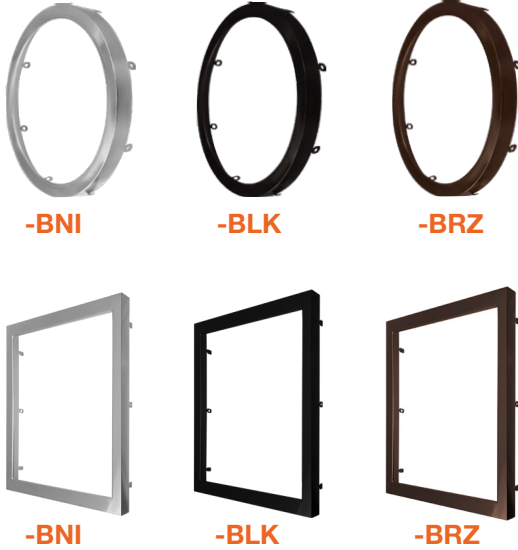

Optional Accessories (Order Separately)

Round Trims	Square Trims	Emergency Backup	Pendant Stem Mount
SLDSKR-5-TRIM-BLK 5" Round Black	SLDSKSQ-5-TRIM-BLK 5" Square Black	SLDSKR-7-EMB-UNV Surface mount pancake EMB	STM-JBX-6-WH 6" Stem Mount (Adjustable length) White Finish
SLDSKR-5-TRIM-BRZ 5" Round Bronze	SLDSKSQ-5-TRIM-BRZ 5" Square Bronze	SLDSKR-7-EMB-EMPTY-UNV Empty surface mount pancake EMB	STM-JBX-6-BLK 6" Stem Mount (Adjustable length) Black Finish
SLDSKR-5-TRIM-BNI 5" Round Brushed Nickel	SLDSKSQ-5-TRIM-BNI 5" Square Brushed Nickel	SLDSKR-12-EMB-UNV Surface mount pancake EMB	
SLDSKR-7-TRIM-BLK 7" Round Black	SLDSKSQ-7-TRIM-BLK 7" Square Black	SLDSKR-12-EMB-EMPTY-UNV Empty surface mount pancake EMB	
SLDSKR-7-TRIM-BRZ 7" Round Bronze	SLDSKSQ-7-TRIM-BRZ 7" Square Bronze	LED-EMB-25W-HV-2P For fixtures up to 25W	
SLDSKR-7-TRIM-BNI 7" Round Brushed Nickel	SLDSKSQ-7-TRIM-BNI 7" Square Brushed Nickel		
SLDSKR-12-TRIM-BLK 12" Round Black	SLDSKSQ-12-TRIM-BLK 12" Square Black		
SLDSKR-12-TRIM-BRZ 12" Round Bronze	SLDSKSQ-12-TRIM-BRZ 12" Square Bronze		
SLDSKR-12-TRIM-BNI 12" Round Brushed Nickel	SLDSKSQ-12-TRIM-BNI 12" Square Brushed Nickel		

Shown with E26 Base

12"/15"/19"

DIMENSIONS

CLIP-ON TRIMS - 5" / 7" / 12"

ACCESSORIES

SLDSKR-7-EMB-UNV
SLDSKR-12-EMB-UNV

SLDSKR-7-EMB-EMPTY-UNV
SLDSKR-12-EMB-EMPTY-UNV

STM-JBX-6-WH
STM-JBX-6-BLK