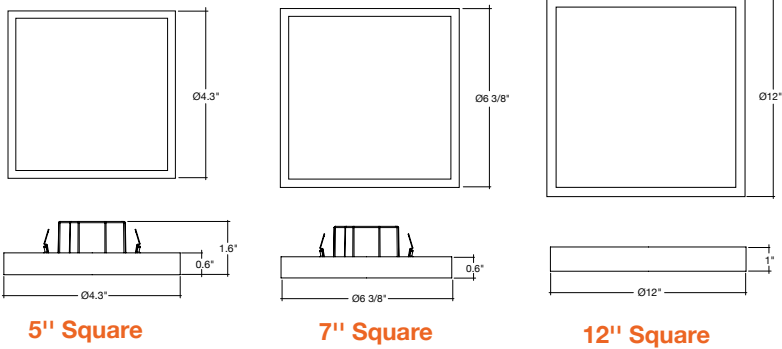

Specs and model numbers are subject to change with or without notice.

SlimLine Surface

J-Box or E26

FEATURES

5-CCT or 3-CCT
Selectable

Suitable for
Wet Locations

Super Slim Profile

5"

Shown with E26 Base

12"/15"/19"

DIMENSIONS

SLDSKR-7-EMB-UNV

SLDSKR-7-EMB-EMPTY-UNV

SLDSKR-12-EMB-UNV

SLDSKR-12-EMB-EMPTY-UNV

CLIP-ON TRIMS - 5" / 7" / 12"