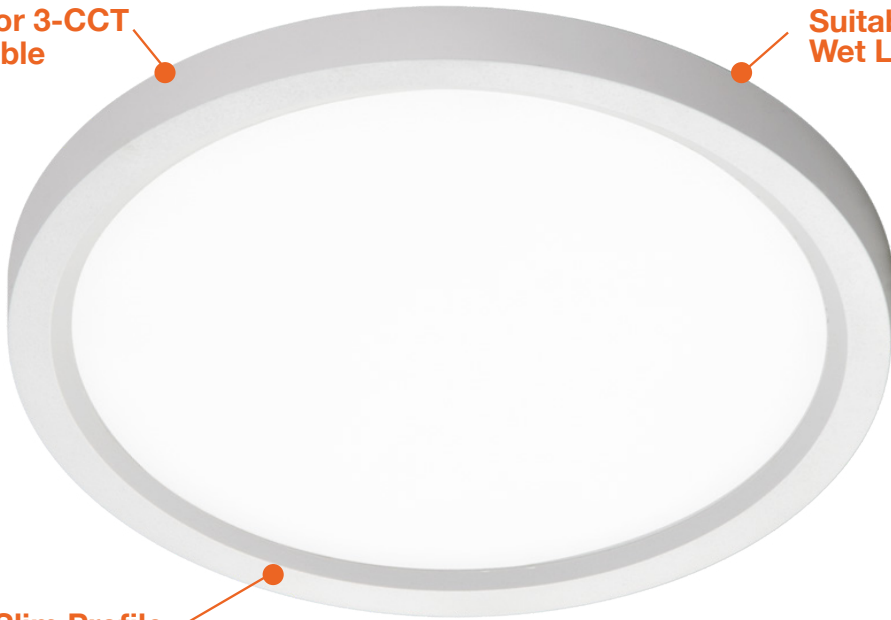

Optional Accessories (Order Separately)

Round Trims	Square Trims	Emergency Backup	Pendant Stem Mount
SLDSKR-5-TRIM-BLK 5" Round Black	SLDSKSQ-5-TRIM-BLK 5" Square Black	SLDSKR-7-EMB-UNV Surface mount pancake EMB	STM-JBX-6-WH 6" Stem Mount (Adjustable length) White Finish
SLDSKR-5-TRIM-BRZ 5" Round Bronze	SLDSKSQ-5-TRIM-BRZ 5" Square Bronze	SLDSKR-7-EMB-EMPTY-UNV Empty surface mount pancake EMB	STM-JBX-6-BLK 6" Stem Mount (Adjustable length) Black Finish
SLDSKR-5-TRIM-BNI 5" Round Brushed Nickel	SLDSKSQ-5-TRIM-BNI 5" Square Brushed Nickel	SLDSKR-12-EMB-UNV Surface mount pancake EMB	
SLDSKR-7-TRIM-BLK 7" Round Black	SLDSKSQ-7-TRIM-BLK 7" Square Black	SLDSKR-12-EMB-EMPTY-UNV Empty surface mount pancake EMB	
SLDSKR-7-TRIM-BRZ 7" Round Bronze	SLDSKSQ-7-TRIM-BRZ 7" Square Bronze	LED-EMB-25W-HV-2P For fixtures up to 25W	
SLDSKR-7-TRIM-BNI 7" Round Brushed Nickel	SLDSKSQ-7-TRIM-BNI 7" Square Brushed Nickel		
SLDSKR-12-TRIM-BLK 12" Round Black	SLDSKSQ-12-TRIM-BLK 12" Square Black		
SLDSKR-12-TRIM-BRZ 12" Round Bronze	SLDSKSQ-12-TRIM-BRZ 12" Square Bronze		
SLDSKR-12-TRIM-BNI 12" Round Brushed Nickel	SLDSKSQ-12-TRIM-BNI 12" Square Brushed Nickel		

Specs and model numbers are subject to change with or without notice.

SlimLine Surface

J-Box or E26

FEATURES

5-CCT or 3-CCT
Selectable

Suitable for
Wet Locations

Super Slim Profile

5"

Shown with E26 Base

12"/15"/19"

DIMENSIONS

SLDSKR-7-EMB-UNV

SLDSKR-7-EMB-EMPTY-UNV

SLDSKR-12-EMB-UNV

SLDSKR-12-EMB-EMPTY-UNV

CLIP-ON TRIMS - 5" / 7" / 12"