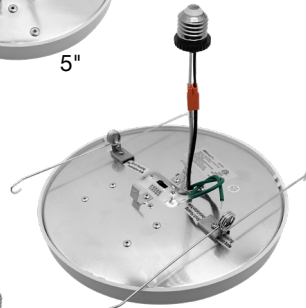

Optional Accessories (Order Separately)

Round Trims	Square Trims	Emergency Backup	Pendant Stem Mount
SLDSKR-5-TRIM-BLK 5" Round Black	SLDSKSQ-5-TRIM-BLK 5" Square Black	SLDSKR-7-EMB-UNV Surface mount pancake EMB	STM-JBX-6-WH 6" Stem Mount (Adjustable length) White Finish
SLDSKR-5-TRIM-BRZ 5" Round Bronze	SLDSKSQ-5-TRIM-BRZ 5" Square Bronze	SLDSKR-7-EMB-EMPTY-UNV Empty surface mount pancake EMB	STM-JBX-6-BLK 6" Stem Mount (Adjustable length) Black Finish
SLDSKR-5-TRIM-BNI 5" Round Brushed Nickel	SLDSKSQ-5-TRIM-BNI 5" Square Brushed Nickel	SLDSKR-12-EMB-UNV Surface mount pancake EMB	
SLDSKR-7-TRIM-BLK 7" Round Black	SLDSKSQ-7-TRIM-BLK 7" Square Black	SLDSKR-12-EMB-EMPTY-UNV Empty surface mount pancake EMB	
SLDSKR-7-TRIM-BRZ 7" Round Bronze	SLDSKSQ-7-TRIM-BRZ 7" Square Bronze	LED-EMB-25W-HV-2P For fixtures up to 25W	
SLDSKR-7-TRIM-BNI 7" Round Brushed Nickel	SLDSKSQ-7-TRIM-BNI 7" Square Brushed Nickel		
SLDSKR-12-TRIM-BLK 12" Round Black	SLDSKSQ-12-TRIM-BLK 12" Square Black		
SLDSKR-12-TRIM-BRZ 12" Round Bronze	SLDSKSQ-12-TRIM-BRZ 12" Square Bronze		
SLDSKR-12-TRIM-BNI 12" Round Brushed Nickel	SLDSKSQ-12-TRIM-BNI 12" Square Brushed Nickel		

Specs and model numbers are subject to change with or without notice.

SlimLine Surface

J-Box or E26

FEATURES

5-CCT or 3-CCT
Selectable

Suitable for
Wet Locations

Super Slim Profile

5"

Shown with E26 Base

12"/15"/19"

DIMENSIONS

SLDSKR-7-EMB-UNV

SLDSKR-7-EMB-EMPTY-UNV

SLDSKR-12-EMB-UNV

SLDSKR-12-EMB-EMPTY-UNV

CLIP-ON TRIMS - 5" / 7" / 12"