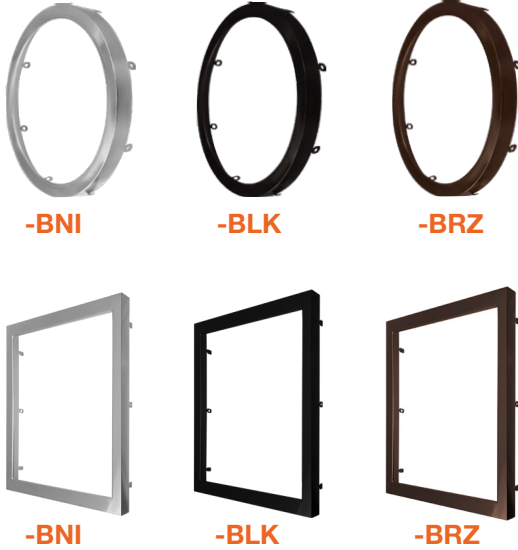

Shown with E26 Base

12"/15"/19"

DIMENSIONS

SLDSKR-7-EMB-UNV

SLDSKR-7-EMB-EMPTY-UNV

SLDSKR-12-EMB-UNV

SLDSKR-12-EMB-EMPTY-UNV

CLIP-ON TRIMS - 5" / 7" / 12"

ACCESSORIES

FIXTURE, TRIM, & ACCESSORY

Trim Model	Description
SLDSKR-5-TRIM-BLK	Black 5" Round Trim
SLDSKR-5-TRIM-BRZ	Bronze 5" Round Trim
SLDSKR-5-TRIM-BNI	Brushed Nickel 5" Round Trim
SLDSKR-7-TRIM-BLK	Black 7" Round Trim
SLDSKR-7-TRIM-BRZ	Bronze 7" Round Trim
SLDSKR-7-TRIM-BNI	Brushed Nickel 7" Round Trim
SLDSKR-12-TRIM-BLK	Black 12" Round Trim
SLDSKR-12-TRIM-BRZ	Bronze 12" Round Trim
SLDSKR-12-TRIM-BNI	Brushed Nickel 12" Round Trim
SLDSKSQ-5-TRIM-BLK	Black 5" Square Trim
SLDSKSQ-5-TRIM-BRZ	Bronze 5" Square Trim
SLDSKSQ-5-TRIM-BNI	Brushed Nickel 5" Square Trim
SLDSKSQ-7-TRIM-BLK	Black 7" Square Trim
SLDSKSQ-7-TRIM-BRZ	Bronze 7" Square Trim
SLDSKSQ-7-TRIM-BNI	Brushed Nickel 7" Square Trim
SLDSKSQ-12-TRIM-BLK	Black 12" Square Trim
SLDSKSQ-12-TRIM-BRZ	Bronze 12" Square Trim
SLDSKSQ-12-TRIM-BNI	Brushed Nickel 12" Square Trim