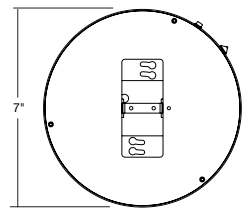

Optional Accessories (Order Separately)

Round Trims	Square Trims	Emergency Backup	Pendant Stem Mount
SLDSKR-5-TRIM-BLK 5" Round Black	SLDSKSQ-5-TRIM-BLK 5" Square Black	SLDSKR-7-EMB-UNV Surface mount pancake EMB	STM-JBX-6-WH 6" Stem Mount (Adjustable length) White Finish
SLDSKR-5-TRIM-BRZ 5" Round Bronze	SLDSKSQ-5-TRIM-BRZ 5" Square Bronze	SLDSKR-7-EMB-EMPTY-UNV Empty surface mount pancake EMB	STM-JBX-6-BLK 6" Stem Mount (Adjustable length) Black Finish
SLDSKR-5-TRIM-BNI 5" Round Brushed Nickel	SLDSKSQ-5-TRIM-BNI 5" Square Brushed Nickel	SLDSKR-12-EMB-UNV Surface mount pancake EMB	
SLDSKR-7-TRIM-BLK 7" Round Black	SLDSKSQ-7-TRIM-BLK 7" Square Black	SLDSKR-12-EMB-EMPTY-UNV Empty surface mount pancake EMB	
SLDSKR-7-TRIM-BRZ 7" Round Bronze	SLDSKSQ-7-TRIM-BRZ 7" Square Bronze	LED-EMB-25W-HV-2P For fixtures up to 25W	
SLDSKR-7-TRIM-BNI 7" Round Brushed Nickel	SLDSKSQ-7-TRIM-BNI 7" Square Brushed Nickel		
SLDSKR-12-TRIM-BLK 12" Round Black	SLDSKSQ-12-TRIM-BLK 12" Square Black		
SLDSKR-12-TRIM-BRZ 12" Round Bronze	SLDSKSQ-12-TRIM-BRZ 12" Square Bronze		
SLDSKR-12-TRIM-BNI 12" Round Brushed Nickel	SLDSKSQ-12-TRIM-BNI 12" Square Brushed Nickel		

Specs and model numbers are subject to change with or without notice.

SlimLine Surface

J-Box or E26

FEATURES

5-CCT or 3-CCT
Selectable

Suitable for
Wet Locations

Super Slim Profile

5"

Shown with E26 Base

12"/15"/19"

DIMENSIONS

SLDSKR-7-EMB-UNV

SLDSKR-7-EMB-EMPTY-UNV

SLDSKR-12-EMB-UNV

SLDSKR-12-EMB-EMPTY-UNV

CLIP-ON TRIMS - 5" / 7" / 12"