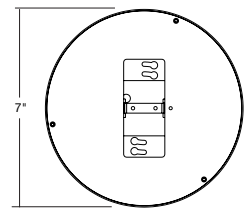

Shown with E26 Base

12"/15"/19"

DIMENSIONS

SLDSKR-7-EMB-UNV

SLDSKR-7-EMB-EMPTY-UNV

SLDSKR-12-EMB-UNV

SLDSKR-12-EMB-EMPTY-UNV

CLIP-ON TRIMS - 5" / 7" / 12"

ACCESSORIES

FIXTURE, TRIM, & ACCESSORY

Trim Model	Description
SLDSKR-5-TRIM-BLK	Black 5" Round Trim
SLDSKR-5-TRIM-BRZ	Bronze 5" Round Trim
SLDSKR-5-TRIM-BNI	Brushed Nickel 5" Round Trim
SLDSKR-7-TRIM-BLK	Black 7" Round Trim
SLDSKR-7-TRIM-BRZ	Bronze 7" Round Trim
SLDSKR-7-TRIM-BNI	Brushed Nickel 7" Round Trim
SLDSKR-12-TRIM-BLK	Black 12" Round Trim
SLDSKR-12-TRIM-BRZ	Bronze 12" Round Trim
SLDSKR-12-TRIM-BNI	Brushed Nickel 12" Round Trim
SLDSKSQ-5-TRIM-BLK	Black 5" Square Trim
SLDSKSQ-5-TRIM-BRZ	Bronze 5" Square Trim
SLDSKSQ-5-TRIM-BNI	Brushed Nickel 5" Square Trim
SLDSKSQ-7-TRIM-BLK	Black 7" Square Trim
SLDSKSQ-7-TRIM-BRZ	Bronze 7" Square Trim
SLDSKSQ-7-TRIM-BNI	Brushed Nickel 7" Square Trim
SLDSKSQ-12-TRIM-BLK	Black 12" Square Trim
SLDSKSQ-12-TRIM-BRZ	Bronze 12" Square Trim
SLDSKSQ-12-TRIM-BNI	Brushed Nickel 12" Square Trim