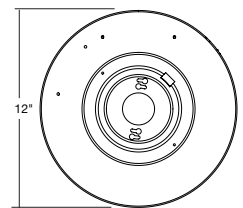

Shown with E26 Base

12"/15"/19"

DIMENSIONS

SLDSKR-7-EMB-UNV

SLDSKR-7-EMB-EMPTY-UNV

SLDSKR-12-EMB-UNV

SLDSKR-12-EMB-EMPTY-UNV

CLIP-ON TRIMS - 5" / 7" / 12"

ACCESSORIES

FIXTURE, TRIM, & ACCESSORY

Trim Model	Description
SLDSKR-5-TRIM-BLK	Black 5" Round Trim
SLDSKR-5-TRIM-BRZ	Bronze 5" Round Trim
SLDSKR-5-TRIM-BNI	Brushed Nickel 5" Round Trim
SLDSKR-7-TRIM-BLK	Black 7" Round Trim
SLDSKR-7-TRIM-BRZ	Bronze 7" Round Trim
SLDSKR-7-TRIM-BNI	Brushed Nickel 7" Round Trim
SLDSKR-12-TRIM-BLK	Black 12" Round Trim
SLDSKR-12-TRIM-BRZ	Bronze 12" Round Trim
SLDSKR-12-TRIM-BNI	Brushed Nickel 12" Round Trim
SLDSKSQ-5-TRIM-BLK	Black 5" Square Trim
SLDSKSQ-5-TRIM-BRZ	Bronze 5" Square Trim
SLDSKSQ-5-TRIM-BNI	Brushed Nickel 5" Square Trim
SLDSKSQ-7-TRIM-BLK	Black 7" Square Trim
SLDSKSQ-7-TRIM-BRZ	Bronze 7" Square Trim
SLDSKSQ-7-TRIM-BNI	Brushed Nickel 7" Square Trim
SLDSKSQ-12-TRIM-BLK	Black 12" Square Trim
SLDSKSQ-12-TRIM-BRZ	Bronze 12" Square Trim
SLDSKSQ-12-TRIM-BNI	Brushed Nickel 12" Square Trim