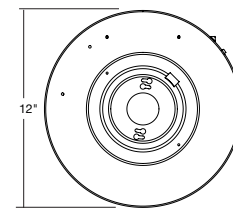

Shown with E26 Base

12"/15"/19"

DIMENSIONS

SLDSKR-7-EMB-UNV

SLDSKR-7-EMB-EMPTY-UNV

SLDSKR-12-EMB-UNV

SLDSKR-12-EMB-EMPTY-UNV

CLIP-ON TRIMS - 5" / 7" / 12"

ACCESSORIES

FIXTURE, TRIM, & ACCESSORY

Trim Model	Description
SLDSKR-5-TRIM-BLK	Black 5" Round Trim
SLDSKR-5-TRIM-BRZ	Bronze 5" Round Trim
SLDSKR-5-TRIM-BNI	Brushed Nickel 5" Round Trim
SLDSKR-7-TRIM-BLK	Black 7" Round Trim
SLDSKR-7-TRIM-BRZ	Bronze 7" Round Trim
SLDSKR-7-TRIM-BNI	Brushed Nickel 7" Round Trim
SLDSKR-12-TRIM-BLK	Black 12" Round Trim
SLDSKR-12-TRIM-BRZ	Bronze 12" Round Trim
SLDSKR-12-TRIM-BNI	Brushed Nickel 12" Round Trim
SLDSKSQ-5-TRIM-BLK	Black 5" Square Trim
SLDSKSQ-5-TRIM-BRZ	Bronze 5" Square Trim
SLDSKSQ-5-TRIM-BNI	Brushed Nickel 5" Square Trim
SLDSKSQ-7-TRIM-BLK	Black 7" Square Trim
SLDSKSQ-7-TRIM-BRZ	Bronze 7" Square Trim
SLDSKSQ-7-TRIM-BNI	Brushed Nickel 7" Square Trim
SLDSKSQ-12-TRIM-BLK	Black 12" Square Trim
SLDSKSQ-12-TRIM-BRZ	Bronze 12" Square Trim
SLDSKSQ-12-TRIM-BNI	Brushed Nickel 12" Square Trim