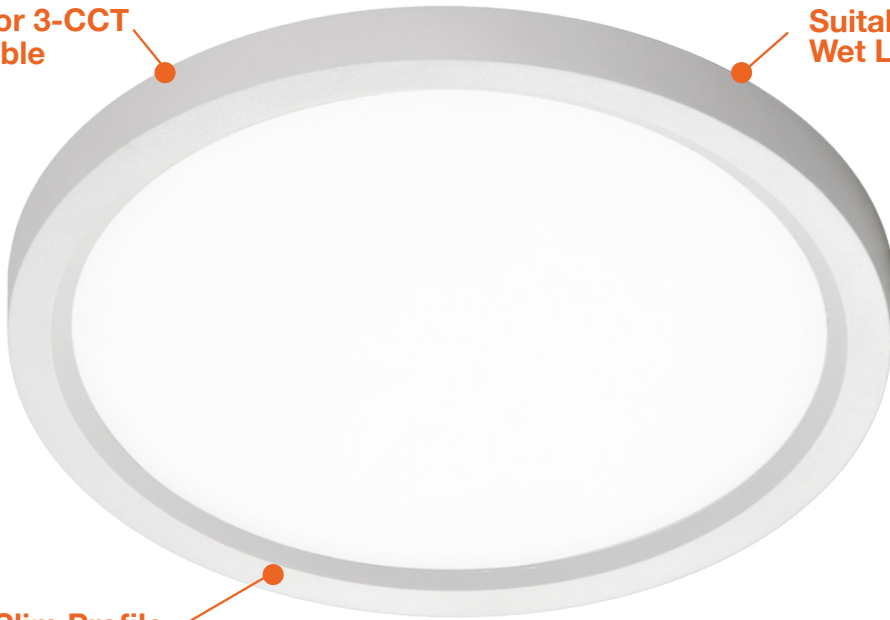

## FEATURES

5-CCT or 3-CCT  
Selectable

Suitable for  
Wet Locations

Super Slim Profile

5"

Shown with E26 Base

12"/15"/19"