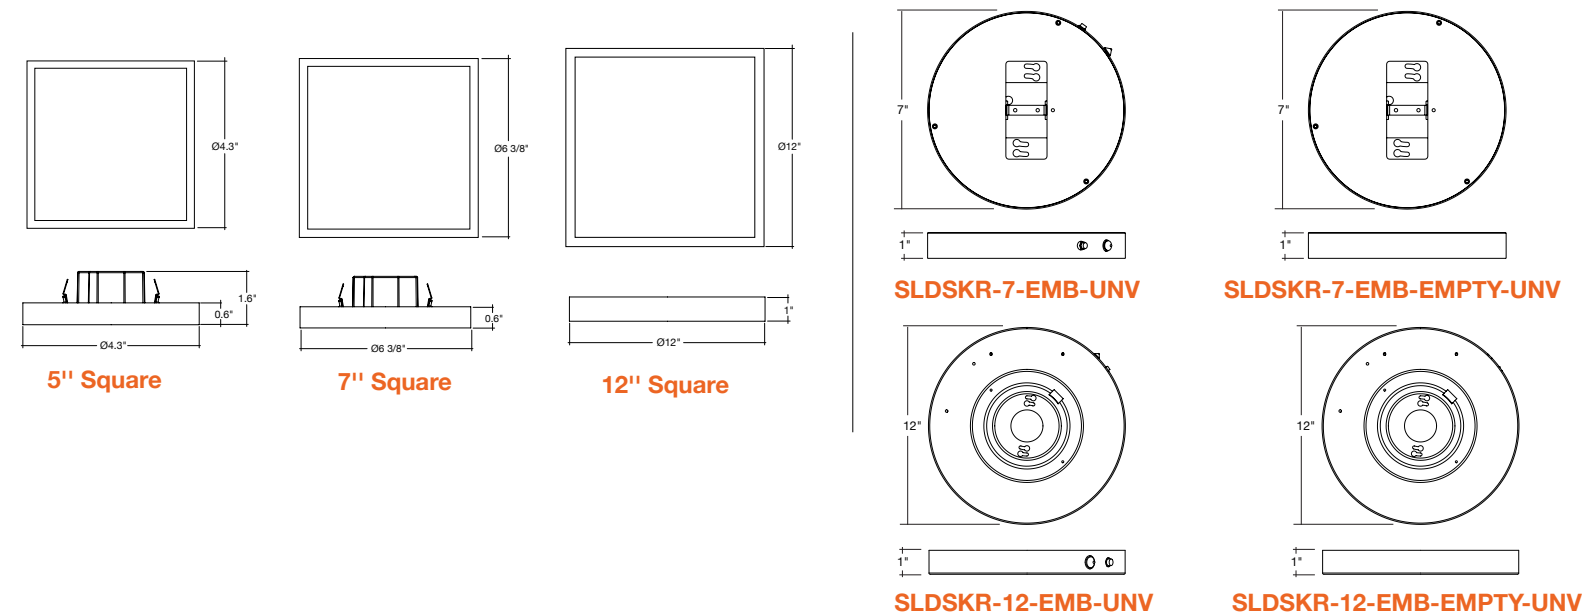

## FEATURES

5-CCT or 3-CCT  
Selectable

Suitable for  
Wet Locations

Super Slim Profile

5"

Shown with E26 Base

12"/15"/19"

## DIMENSIONS