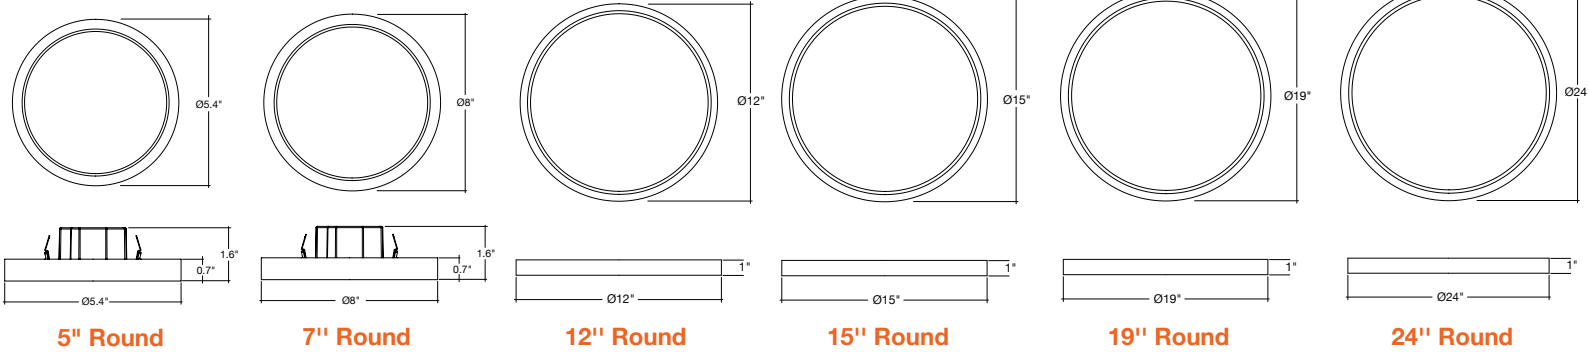

## FEATURES

5-CCT or 3-CCT  
Selectable

Suitable for  
Wet Locations

Super Slim Profile

5"

Shown with E26 Base

12"/15"/19"

## DIMENSIONS

## CLIP-ON TRIMS - 5" / 7" / 12"

-BNI

-BLK

-BRZ

-BNI

-BLK

-BRZ