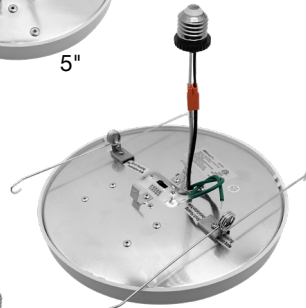

## FEATURES

5-CCT or 3-CCT  
Selectable

Suitable for  
Wet Locations

Super Slim Profile

5"

Shown with E26 Base

12"/15"/19"

## DIMENSIONS