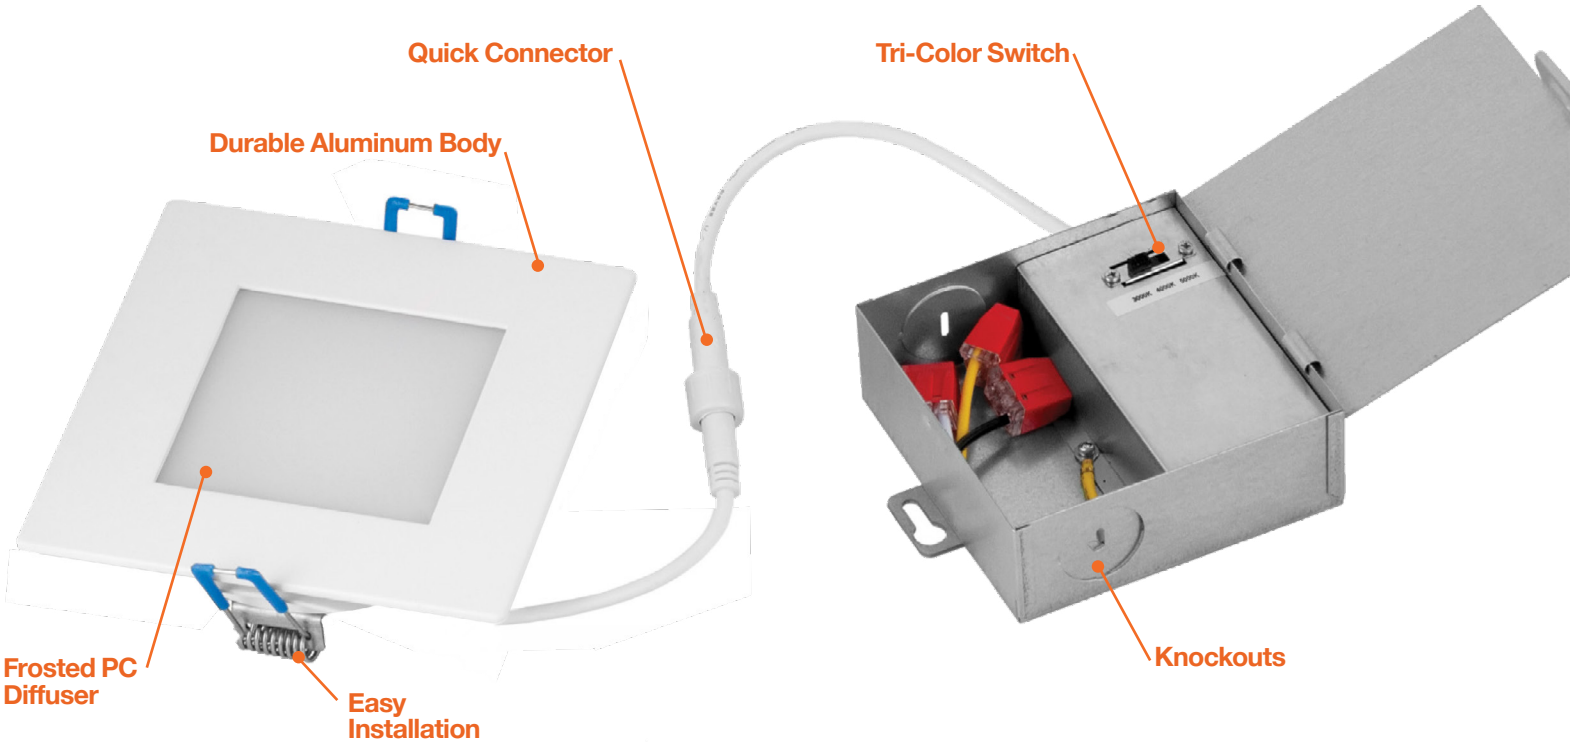

4-6" Round

4-6" Square

6" / 8" Round
 10" only available in 0/10V

EXT SnapTrim Downlight

3 CCT Selectable: 30/40/50K

EnVision LED has developed a line of super slim LED downlights that eliminate the need for a can. The external remote junction box mounts inside the ceiling and the fixture is IC Rated. EnVisions EXT SnapTrim downlights feature three interchangeable trims, including black, bronze, and brushed nickel. By reducing material cost and installation time, the EnVision SnapTrim is the ideal retrofit or new construction recessed lighting solution yet. Simply cut a hole in the ceiling, power the J-Box to the wall switch, and "snap" the trim flush.

Applications:

- Retrofitting
- New Construction
- Residential Lighting
- Commercial Lighting

Product Information:

- External j-box & spring mount clips for easy installation
- '-TRI' version toggles between 3000k, 4000k, & 5000k
- Compatible with most dimmers (e.g. Lutron DVCL-153P)
- Spring mount clips make installation easy
- Canless module does not require housing
- IP65 Wet Location Rated

*Trims only available for 4" and 6" fixtures

Specs and model numbers are subject to change with or without notice

EXT SnapTrim Downlight

FEATURES

INSTALLATION

The slim panel LED redefines recessed downlight installations. The narrow design and remote driver box with the panel LED can be installed in confined, hard to reach spaces such as closets, bathrooms, hallways, stairwells, outside soffits and other areas that would have been nearly impossible with traditional recessed housings.