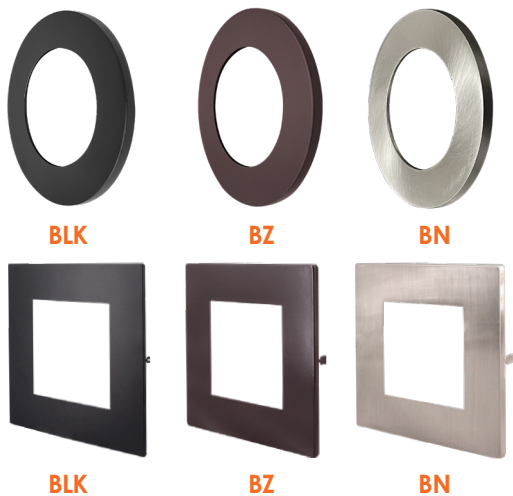

EXT SnapTrim Downlight

CLIP-ON TRIMS

FIXTURE, TRIM, & ACCESSORY REFERENCE

Fixture Model	Voltage	Watts	Lumens	Color	CRI
LED-SL-PNL-4R-11W-TRI	120V	11w	600	Variable	>90
LED-SL-PNL-4SQ-11W-TRI	120V	11w	600	Variable	>90
LED-SL-PNL-4R-11W-TRI-0/10V	120/277v	11w	600	Variable	>90
LED-SL-PNL-4SQ-11W-TRI-0/10V	120/277v	11w	600	Variable	>90
LED-SL-PNL-6R-14W-TRI	120V	14w	950	Variable	>90
LED-SL-PNL-6SQ-14W-TRI	120V	14w	950	Variable	>90
LED-SL-PNL-6R-14W-TRI-0/10V	120/277v	14w	1,000	Variable	>90
LED-SL-PNL-6SQ-14W-TRI-0/10V	120/277v	14w	1,000	Variable	>90
LED-SL-PNL-8R-18W-TRI	120V	18w	1,200	Variable	>90
LED-SL-PNL-8R-18W-TRI-0/10V	120/277v	18w	1,200	Variable	>90
LED-SL-PNL-10R-22W-TRI-0/10V	120/277v	22w	1,600	Variable	>90