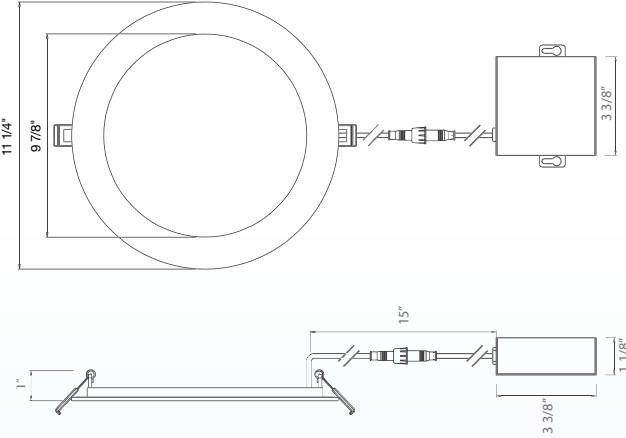

## DIMENSIONS

### 6" Round

Cut Out: Ø6 1/4" (158mm)

### 6" Square

Cut Out: Ø6 1/4" (158mm)

### 10" Round

HOLE CUT SIZE	
4 inch round, 4 inch square	Ø4-1/4" (108mm)
6 inch round, 6 inch square	Ø6-1/4" (158mm)
8 inch round	Ø8-1/4" (210mm)
10 inch round	Ø11" (280mm)