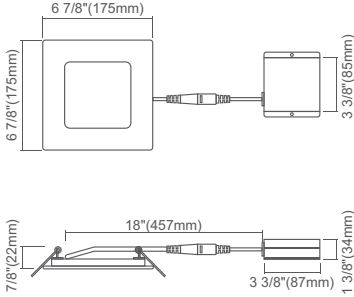

6" Square

Cut Out: Ø6 1/4" (158mm)