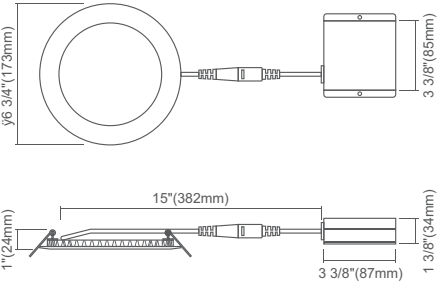

EXT SnapTrim Downlight

DIMENSIONS

4" Round

Cut Out: Ø4 1/4" (108mm)

4" Square

Cut Out: Ø4 1/4" (108mm)

6" Round

Cut Out: Ø6 1/4" (158mm)

6" Square

Cut Out: Ø6 1/4" (158mm)

8" Round

10" Round

HOLE CUT SIZE	
4 inch round, 4 inch square	Ø4-1/4" (108mm)
6 inch round, 6 inch square	Ø6-1/4" (158mm)
8 inch round	Ø8-1/4" (210mm)
10 inch round	Ø11" (280mm)