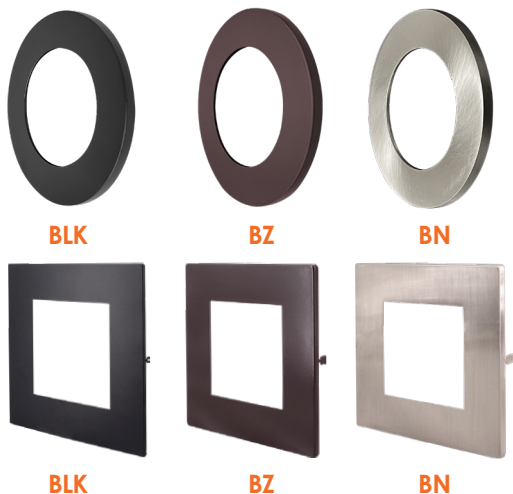

EXT SnapTrim Downlight

CLIP-ON TRIMS

FIXTURE, TRIM, & ACCESSORY REFERENCE

Fixture Model	Voltage	Watts	Lumens	Color	CRI
LED-SL-PNL-4R-11W-TRI	120V	11w	600	Variable	>90
LED-SL-PNL-4SQ-11W-TRI	120V	11w	600	Variable	>90
LED-SL-PNL-4R-11W-TRI-0/10V	120/277v	11w	600	Variable	>90
LED-SL-PNL-4SQ-11W-TRI-0/10V	120/277v	11w	600	Variable	>90
LED-SL-PNL-6R-14W-TRI	120V	14w	950	Variable	>90
LED-SL-PNL-6SQ-14W-TRI	120V	14w	950	Variable	>90
LED-SL-PNL-6R-14W-TRI-0/10V	120/277v	14w	1,000	Variable	>90
LED-SL-PNL-6SQ-14W-TRI-0/10V	120/277v	14w	1,000	Variable	>90
LED-SL-PNL-8R-18W-TRI	120V	18w	1,200	Variable	>90
LED-SL-PNL-8R-18W-TRI-0/10V	120/277v	18w	1,200	Variable	>90
LED-SL-PNL-10R-22W-TRI-0/10V	120/277v	22w	1,600	Variable	>90