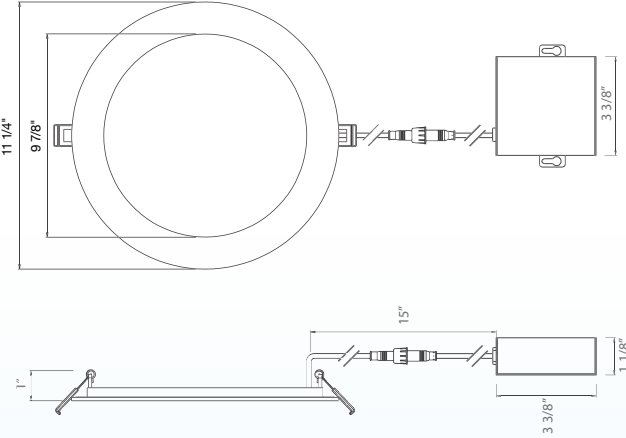

EXT SnapTrim Downlight

DIMENSIONS

4" Round

Cut Out: Ø4 1/4" (108mm)

4" Square

Cut Out: Ø4 1/4" (108mm)

6" Round

Cut Out: Ø6 1/4" (158mm)

6" Square

Cut Out: Ø6 1/4" (158mm)

8" Round

10" Round

HOLE CUT SIZE	
4 inch round, 4 inch square	Ø4-1/4" (108mm)
6 inch round, 6 inch square	Ø6-1/4" (158mm)
8 inch round	Ø8-1/4" (210mm)
10 inch round	Ø11" (280mm)

EXT SnapTrim Downlight

CLIP-ON TRIMS

FIXTURE, TRIM, & ACCESSORY REFERENCE

Fixture Model	Voltage	Watts	Lumens	Color	CRI
LED-SL-PNL-4R-11W-TRI	120V	11w	600	Variable	>90
LED-SL-PNL-4SQ-11W-TRI	120V	11w	600	Variable	>90
LED-SL-PNL-4R-11W-TRI-0/10V	120/277v	11w	600	Variable	>90
LED-SL-PNL-4SQ-11W-TRI-0/10V	120/277v	11w	600	Variable	>90
LED-SL-PNL-6R-14W-TRI	120V	14w	950	Variable	>90
LED-SL-PNL-6SQ-14W-TRI	120V	14w	950	Variable	>90
LED-SL-PNL-6R-14W-TRI-0/10V	120/277v	14w	1,000	Variable	>90
LED-SL-PNL-6SQ-14W-TRI-0/10V	120/277v	14w	1,000	Variable	>90
LED-SL-PNL-8R-18W-TRI	120V	18w	1,200	Variable	>90
LED-SL-PNL-8R-18W-TRI-0/10V	120/277v	18w	1,200	Variable	>90
LED-SL-PNL-10R-22W-TRI-0/10V	120/277v	22w	1,600	Variable	>90

ACCESSORIES

Trim Model	Description
SL-PNL-4R-TRIM-BLK	4" Round Black Finish Trim
SL-PNL-4R-TRIM-BZ	4" Round Bronze Finish Trim
SL-PNL-4R-TRIM-BN	4" Round Brushed Nickel Trim
SL-PNL-4SQ-TRIM-BLK	4" Square Black Finish Trim
SL-PNL-4SQ-TRIM-BZ	4" Square Bronze Finish Trim
SL-PNL-4SQ-TRIM-BN	4" Square Brushed Nickel Trim
SL-PNL-6R-TRIM-BLK	6" Round Black Finish Trim
SL-PNL-6R-TRIM-BZ	6" Round Bronze Finish Trim
SL-PNL-6R-TRIM-BN	6" Round Brushed Nickel Trim
SL-PNL-6SQ-TRIM-BLK	6" Square Black Finish Trim
SL-PNL-6SQ-TRIM-BZ	6" Square Bronze Finish Trim
SL-PNL-6SQ-TRIM-BN	6" Square Brushed Nickel Trim
SL-PNL-8R-TRIM-BLK	8" Round Black Finish Trim
SL-PNL-8R-TRIM-BZ	8" Round Bronze Finish Trim
SL-PNL-8R-TRIM-BN	8" Round Brushed Nickel Trim