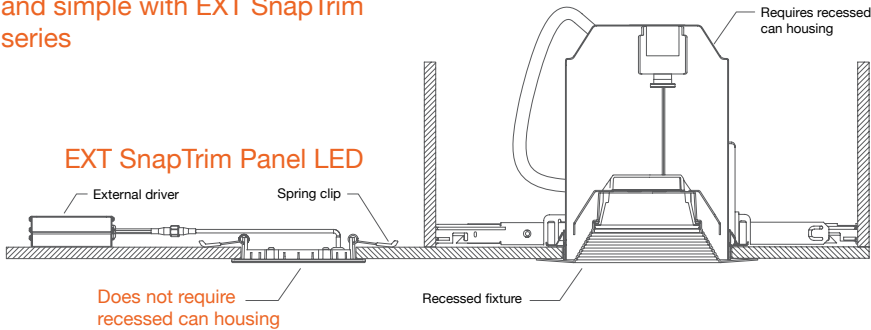

INSTALLATION

The slim panel LED redefines recessed downlight installations. The narrow design and remote driver box with the panel LED can be installed in confined, hard to reach spaces such as closets, bathrooms, hallways, stairwells, outside soffits and other areas that would have been nearly impossible with traditional recessed housings.

Make installation quick and simple with EXT SnapTrim series

Traditional recessed downlight