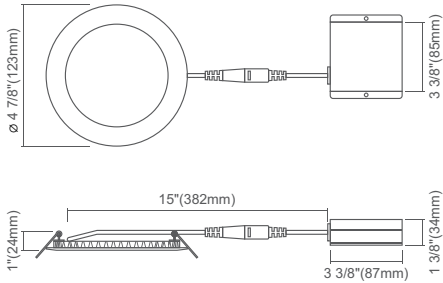

EXT SnapTrim Downlight

DIMENSIONS

4" Round

Cut Out: Ø4 1/4" (108mm)

4" Square

Cut Out: Ø4 1/4" (108mm)

6" Round

Cut Out: Ø6 1/4" (158mm)

6" Square

Cut Out: Ø6 1/4" (158mm)

8" Round

10" Round

HOLE CUT SIZE	
4 inch round, 4 inch square	Ø4-1/4" (108mm)
6 inch round, 6 inch square	Ø6-1/4" (158mm)
8 inch round	Ø8-1/4" (210mm)
10 inch round	Ø11" (280mm)