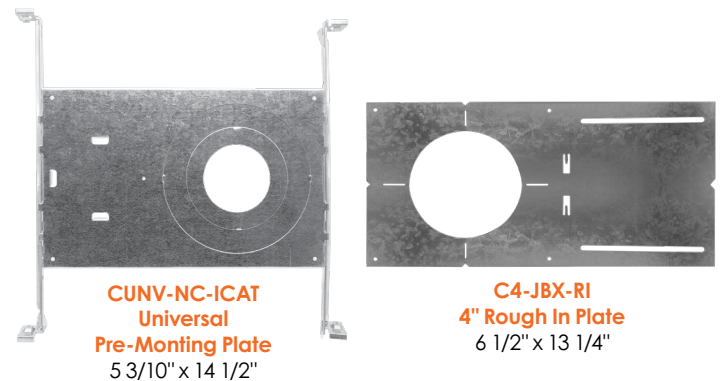

ACCESSORIES

Trim Model	Description
SL-PNL-4R-TRIM-BLK	4" Round Black Finish Trim
SL-PNL-4R-TRIM-BZ	4" Round Bronze Finish Trim
SL-PNL-4R-TRIM-BN	4" Round Brushed Nickel Trim
SL-PNL-4SQ-TRIM-BLK	4" Square Black Finish Trim
SL-PNL-4SQ-TRIM-BZ	4" Square Bronze Finish Trim
SL-PNL-4SQ-TRIM-BN	4" Square Brushed Nickel Trim
SL-PNL-6R-TRIM-BLK	6" Round Black Finish Trim
SL-PNL-6R-TRIM-BZ	6" Round Bronze Finish Trim
SL-PNL-6R-TRIM-BN	6" Round Brushed Nickel Trim
SL-PNL-6SQ-TRIM-BLK	6" Square Black Finish Trim
SL-PNL-6SQ-TRIM-BZ	6" Square Bronze Finish Trim
SL-PNL-6SQ-TRIM-BN	6" Square Brushed Nickel Trim
SL-PNL-8R-TRIM-BLK	8" Round Black Finish Trim
SL-PNL-8R-TRIM-BZ	8" Round Bronze Finish Trim
SL-PNL-8R-TRIM-BN	8" Round Brushed Nickel Trim

Accessory Model	Description
JBX-EXT-6'	6' J-Box Connector Extension Cable
JBX-EXT-10'	10' J-Box Connector Extension Cable
JBX-11W-277-347V	200-347V Driver for 11W Fixture (4")
JBX-14W-277-347V	200-347V Driver for 14W Fixture (6")
JBX-18W-277-347V	200-347V Driver for 18W Fixture (8")
C4-JBX-RI	4" Rough-In Plate (6 1/2" x 13 1/4")
C6-JBX-RI	6" Rough-In Plate (8 1/2" x 17 1/4")
C8-JBX-RI	8" Rough-In Plate (10 1/2" x 26")
CUNV-NC-ICAT	2/3/4/6" Pre-Mounting Plate