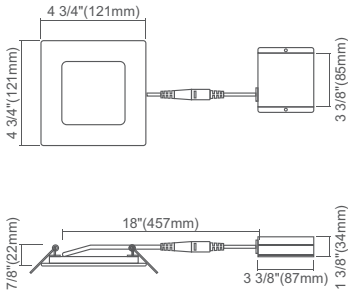

EXT SnapTrim Downlight

DIMENSIONS

4" Round

Cut Out: Ø4 1/4" (108mm)

4" Square

Cut Out: Ø4 1/4" (108mm)

6" Round

Cut Out: Ø6 1/4" (158mm)

6" Square

Cut Out: Ø6 1/4" (158mm)

8" Round

10" Round

HOLE CUT SIZE	
4 inch round, 4 inch square	Ø4-1/4" (108mm)
6 inch round, 6 inch square	Ø6-1/4" (158mm)
8 inch round	Ø8-1/4" (210mm)
10 inch round	Ø11" (280mm)