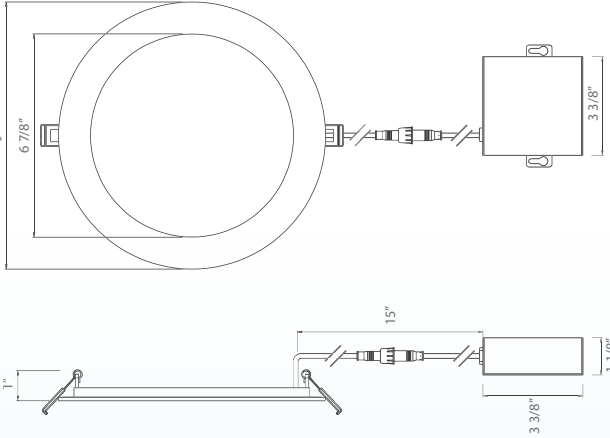

EXT SnapTrim Downlight

DIMENSIONS

4" Round

Cut Out: Ø4 1/4" (108mm)

4" Square

Cut Out: Ø4 1/4" (108mm)

6" Round

Cut Out: Ø6 1/4" (158mm)

6" Square

Cut Out: Ø6 1/4" (158mm)

8" Round

10" Round

HOLE CUT SIZE	
4 inch round, 4 inch square	Ø4-1/4" (108mm)
6 inch round, 6 inch square	Ø6-1/4" (158mm)
8 inch round	Ø8-1/4" (210mm)
10 inch round	Ø11" (280mm)