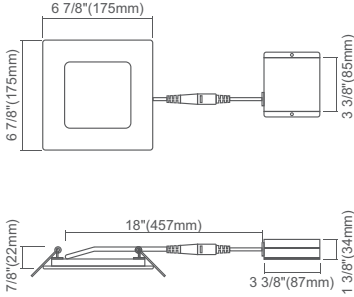

EXT SnapTrim Downlight

DIMENSIONS

4" Round

Cut Out: Ø4 1/4" (108mm)

4" Square

Cut Out: Ø4 1/4" (108mm)

6" Round

Cut Out: Ø6 1/4" (158mm)

6" Square

Cut Out: Ø6 1/4" (158mm)

8" Round

10" Round

HOLE CUT SIZE	
4 inch round, 4 inch square	Ø4-1/4" (108mm)
6 inch round, 6 inch square	Ø6-1/4" (158mm)
8 inch round	Ø8-1/4" (210mm)
10 inch round	Ø11" (280mm)