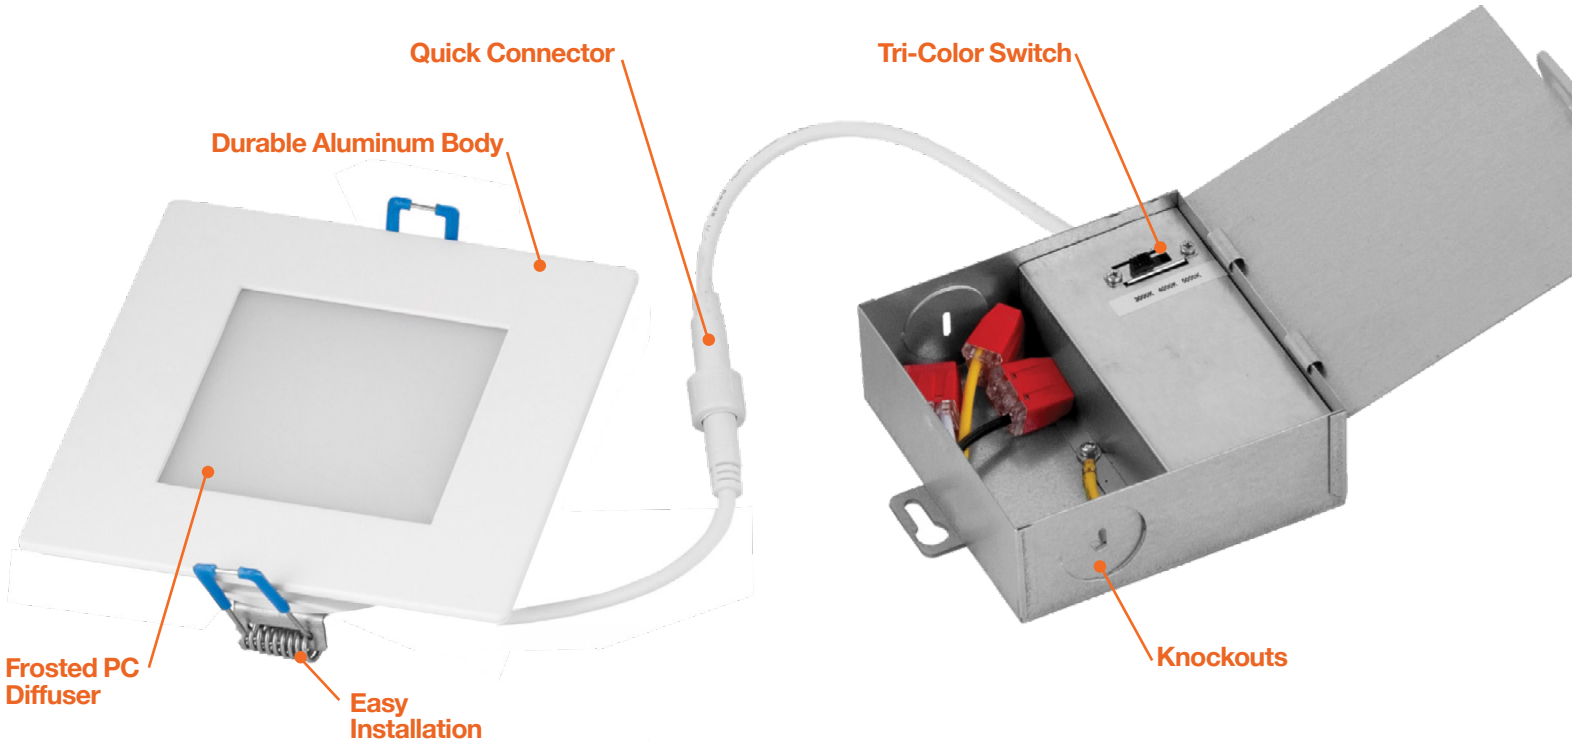

EXT SnapTrim Downlight

FEATURES