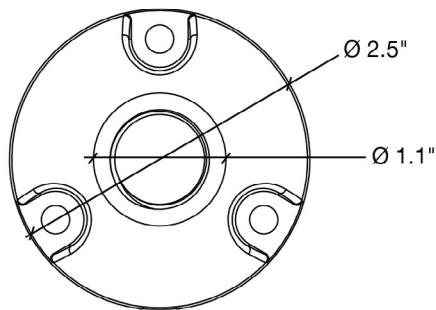

Models

SM-1/2-ALM-BZ

Bronze

SM-1/2-ALM-BL

Black