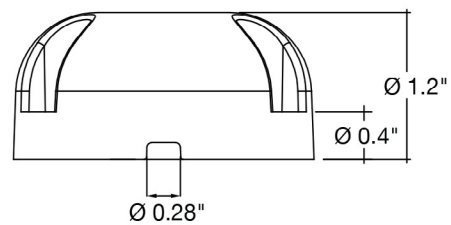

Models

SM-1/2-ALM-BZ

Bronze

SM-1/2-ALM-BL

Black