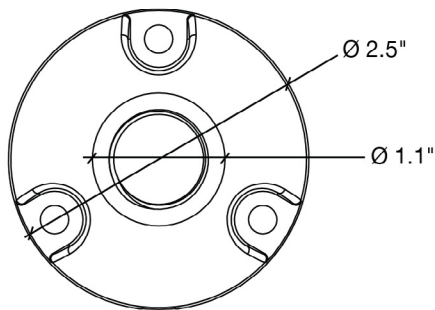

Models

SM-1/2-ALM-BZ

Bronze

SM-1/2-ALM-BL

Black