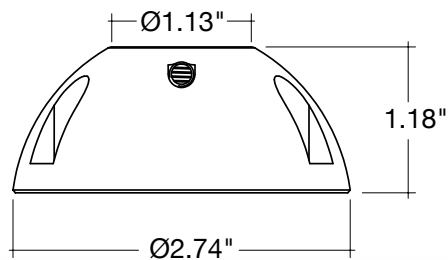

1/2" Surface Mount Accessory Solid Brass – Architectural Models

SM-1/2-BR-ORB

SM-1/2-BR-MBL

Detail Specifications:

- Finish: Oil Rubbed Bronze or Matte Black
- Housing: Brass
- Connects to 1/2" thread
- For use with landscape fixtures in surface mount applications
- Lifetime corrosion free warranty