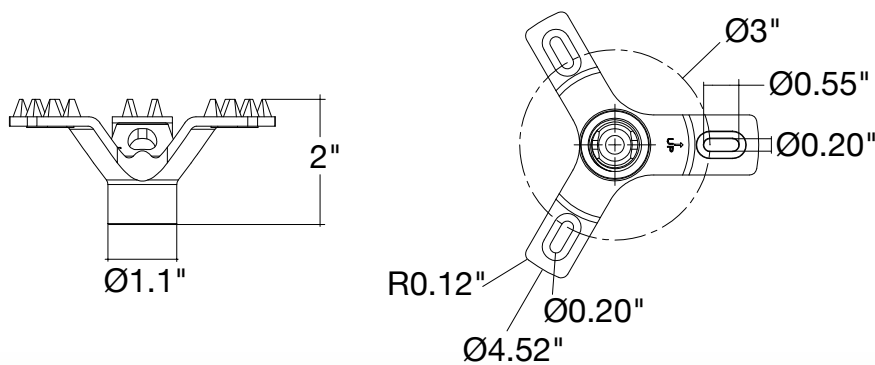

Oil Rubbed Bronze Models

SM3-1/2-BR-ORB

Oil Rubbed Bronze

SM3-1/2-BR-MBL

Matte Black

Specs and model numbers are subject to change with or without notice. Customization of product is available.