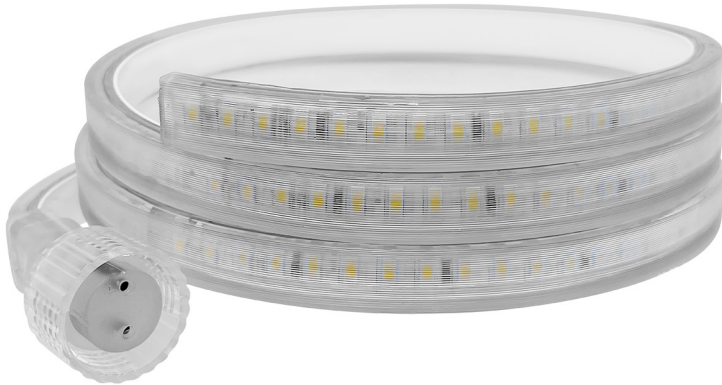

120V Architectural Striplight

Cuttable Every 18"

Our ARC FLEX striplight is our highest grade 120V strip light to date! Rolls are sold in 100' reels or may be custom cut every 18". With a wide range of accessories available, cut, jump, & flex the tape into numerous residential and commercial applications.

Detail Specifications:

- IP Rating: Wet Location IP65
- Not submersible
- Beam Angle: 180°
- Chip: SMD 2835, R9 >50, CRI >90
- 3 Step MacAdam Ellipses
- Wattage: 4W per foot
- Operating Temperature: -40° - 122° F
- Lens: Clear acrylic with optics
- Average life (L70) of 50,000 hours

Applications:

- Cove Lighting
- Trees
- Under & Over Cabinet
- Outdoor Corridors
- Residential & Commercial

Product Information:

- Cuttable every 18 inches with 150 feet maximum run
- Fully dimmable with no transformer needed
- Ribbed lens for glare reduction
- Photocell is included with an on/off switch
- Instant-On to full brightness
- Select-n-Switch Technology: 3-CCT + 3-Power Selectable

Certifications:

- ETL Listed for USA
- ROHS Compliant
- Approved for CA T24
- 5 Year Limited Warranty
- FCC CFR 47, GCC Part 15, Subpart B:2017

Quick Ship Head Options

1 100' Rolls + 18" Power Cord

- ST-2835-120V-4W-30K**
3000K
- ST-2835-120V-4W-40K**
4000K
- ST-2835-120V-4W-50K**
5000K