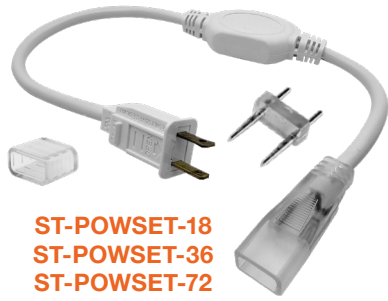

120V Architectural Striplight

Cuttable Every 18"

FEATURES

ST-POWSET-18
ST-POWSET-36
ST-POWSET-72

POWER CORDS

Accessory Model	Description
ST-POWSET-18	18" 120V Power Cord
ST-POWSET-36	36" 120V Power Cord
ST-POWSET-72	72" 120V Power Cord
ST-JBX-POW-1200W-36"	1200W rated J-Box Wet Location
ST-POW-UNV-400W-36"	120-277V Commercial grade Power Cord. (View details below)

JUMPERS

Accessory Model	Description
ST-JUMPER-6	6" Jumper Cable
ST-JUMPER-12	12" Jumper Cable
ST-120-WP-COUP	But Connector

ACCESSORIES

Accessory Model	Description
120V-STRAP-100PK	Mounting Straps – 100 Pack
ST-COUP-PIN-25PK	Coupling Pins 25-Pack
ST-END-CAP-20PK	End Caps 25-Pack