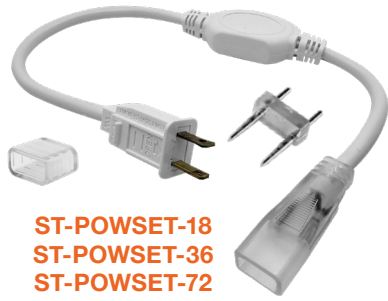

120V Architectural Striplight

Cuttable Every 18"

FEATURES