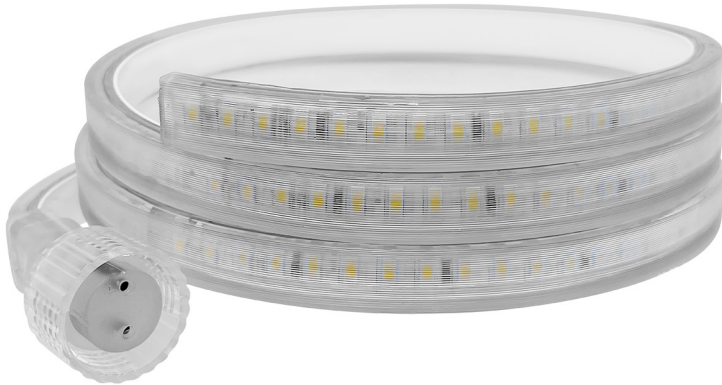

# 120V Architectural Striplight

## Cuttable Every 18"

Our ARC FLEX striplight is our highest grade 120V strip light to date! Rolls are sold in 100' reels or may be custom cut every 18". With a wide range of accessories available, cut, jump, & flex the tape into numerous residential and commercial applications.

### Detail Specifications:

- IP Rating: Wet Location IP65  
- Not submersible
- Beam Angle: 180°
- Chip: SMD 2835, R9 >50, CRI >90
- 3 Step MacAdam Ellipses
- Wattage: 4W per foot
- Operating Temperature: -40° - 122° F
- Lens: Clear acrylic with optics
- Average life (L70) of 50,000 hours

#### Quick Ship Head Options

1 100' Rolls + 18" Power Cord

- ST-2835-120V-4W-30K**  
3000K
- ST-2835-120V-4W-40K**  
4000K
- ST-2835-120V-4W-50K**  
5000K