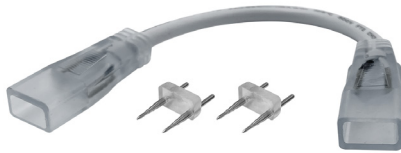

ST-JUMPER-6
ST-JUMPER-12