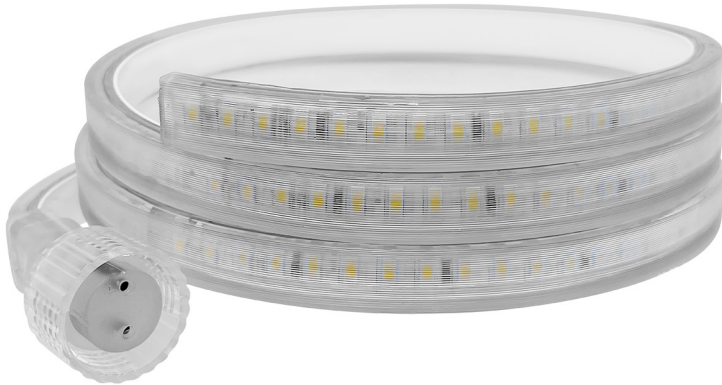

120V Architectural Striplight

Cuttable Every 18"

Our ARC FLEX striplight is our highest grade 120V strip light to date! Rolls are sold in 100' reels or may be custom cut every 18". With a wide range of accessories available, cut, jump, & flex the tape into numerous residential and commercial applications.

Detail Specifications:

- IP Rating: Wet Location IP65
- Not submersible
- Beam Angle: 180°
- Chip: SMD 2835, R9 >50, CRI >90
- 3 Step MacAdam Ellipses
- Wattage: 4W per foot
- Operating Temperature: -40° - 122° F
- Lens: Clear acrylic with optics
- Average life (L70) of 50,000 hours

Applications:

- Cove Lighting
- Trees
- Under & Over Cabinet
- Outdoor Corridors
- Residential & Commercial

Product Information:

- Cuttable every 18 inches with 150 feet maximum run
- Fully dimmable with no transformer needed
- Ribbed lens for glare reduction
- Photocell is included with an on/off switch
- Instant-On to full brightness
- Select-n-Switch Technology: 3-CCT + 3-Power Selectable

Certifications:

- ETL Listed for USA
- ROHS Compliant
- Approved for CA T24
- 5 Year Limited Warranty
- FCC CFR 47, GCC Part 15, Subpart B:2017

Quick Ship Head Options

1 100' Rolls + 18" Power Cord

- ST-2835-120V-4W-30K
3000K
- ST-2835-120V-4W-40K
4000K
- ST-2835-120V-4W-50K
5000K