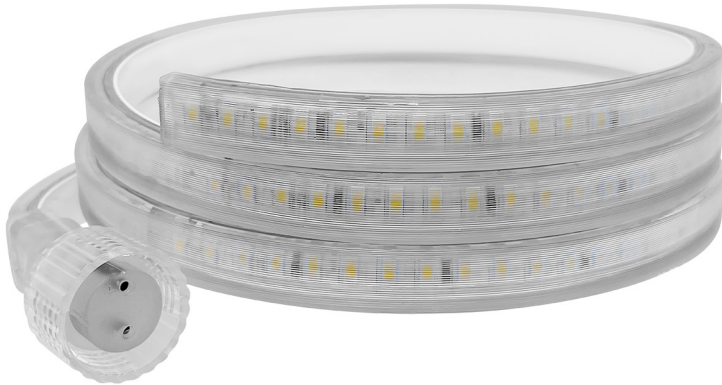

120V Architectural Striplight

Cuttable Every 18"

Our ARC FLEX striplight is our highest grade 120V strip light to date! Rolls are sold in 100' reels or may be custom cut every 18". With a wide range of accessories available, cut, jump, & flex the tape into numerous residential and commercial applications.

Detail Specifications:

- IP Rating: Wet Location IP65
 - Not submersible
- Beam Angle: 180°
- Chip: SMD 2835, R9 >50, CRI >90
- 3 Step MacAdam Ellipses
- Wattage: 4W per foot
- Operating Temperature: -40° - 122° F
- Lens: Clear acrylic with optics
- Average life (L70) of 50,000 hours

Applications:

- Cove Lighting
- Trees
- Under & Over Cabinet
- Outdoor Corridors
- Residential & Commercial

Product Information:

- Cuttable every 18 inches with 150 feet maximum run
- Fully dimmable with no transformer needed
- Ribbed lens for glare reduction
- Photocell is included with an on/off switch
- Instant-On to full brightness
- Select-n-Switch Technology: 3-CCT + 3-Power Selectable

Certifications:

- ETL Listed for USA
- ROHS Compliant
- Approved for CA T24
- 5 Year Limited Warranty
- FCC CFR 47, GCC Part 15, Subpart B:2017

Quick Ship Head Options

1 100' Rolls + 18" Power Cord

- ST-2835-120V-4W-30K**
3000K
- ST-2835-120V-4W-40K**
4000K
- ST-2835-120V-4W-50K**
5000K