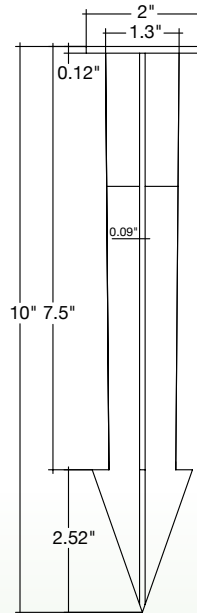

Brass Stake

**Detail Specifications:**

- Finish: Neutral
- Housing: Brass
- Connects to 1/2" thread
- For use with landscape fixtures in the ground
- Lifetime corrosion free warranty

Model

STK-HD-1/2-BR

Brass