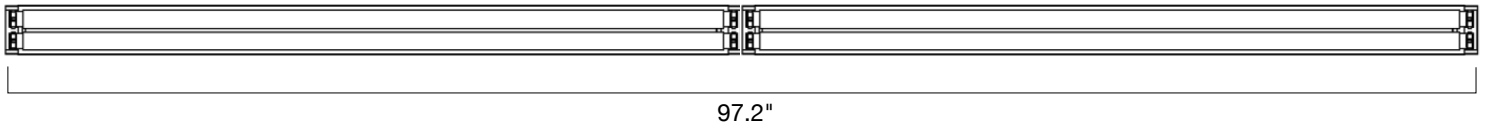

T8-8FT-RF **CK-6FT-V**

8 ft Reflector 6' Chain Hanging Kit

1. One reflector per order
 for asymmetrical design.
 Order two for symmetrical
 design.

4' & 8' T8 Strip Fixtures

DIMENSIONS

4FT - 1 or 2 Lamps

8FT - 1 or 2 Lamps