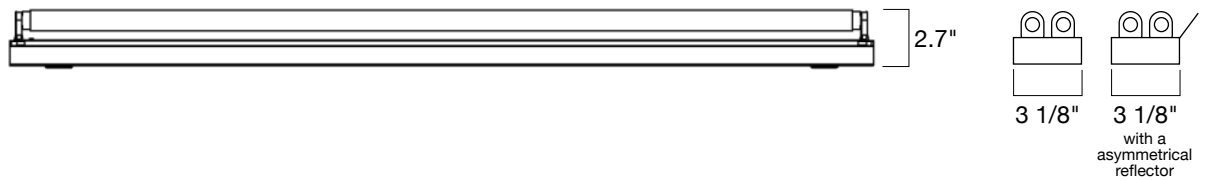

T8-8FT-RF **CK-6FT-V**

8 ft Reflector 6' Chain Hanging Kit

1. One reflector per order
 for asymmetrical design.
 Order two for symmetrical
 design.

4' & 8' T8 Strip Fixtures

DIMENSIONS

4FT - 1 or 2 Lamps

8FT - 1 or 2 Lamps