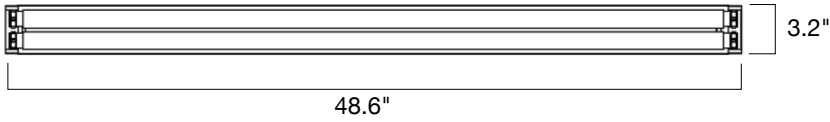

T8-8FT-RF **CK-6FT-V**

8 ft Reflector 6' Chain Hanging Kit

1. One reflector per order
 for asymmetrical design.
 Order two for symmetrical
 design.

4' & 8' T8 Strip Fixtures

DIMENSIONS

4FT - 1 or 2 Lamps

8FT - 1 or 2 Lamps