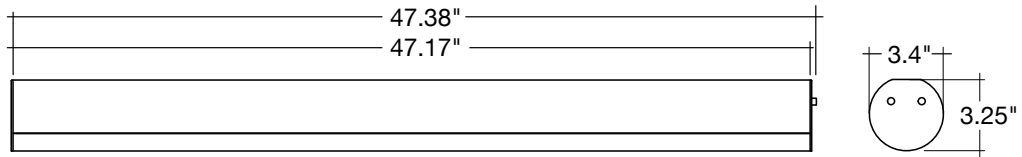

Specs and model numbers are subject to change with or without notice. Customization of product is available.