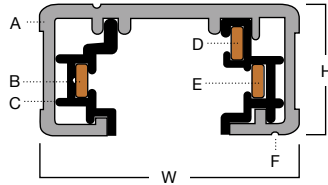

Linear Track & Accessories

3-Wire Single Circuit

	LENGTH	WIDTH	HEIGHT
TS3-2FT-SM 2' Nominal	24"	1 3/8"	11/16"
TS3-4FT-SM 4' Nominal	48"	1 3/8"	11/16"
TS3-8FT-SM 8' Nominal	96"	1 3/8"	11/16"