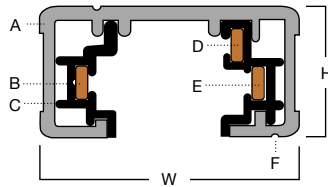

Linear Track & Accessories

3-Wire Single Circuit

	LENGTH	WIDTH	HEIGHT
TS3-2FT-SM 2' Nominal	24"	1 3/8"	11/16"
TS3-4FT-SM 4' Nominal	48"	1 3/8"	11/16"
TS3-8FT-SM 8' Nominal	96"	1 3/8"	11/16"

Detail Specifications:

- Finish: White, Black
- Dry Location Rated
- 3-Wire
- Single Circuit
- Voltage: 120V

Applications:

- General Track Lighting
- Residential & Multifamily
- Art Galleries, Museums
- Office and Meeting Rooms
- Education, Healthcare, Retail, Hospitality

Product Information:

- End cap included with each track
- Extruded aluminum housing
- Solid copper conductor
- Interchangeable beam angles
- Multiple accessories available

Mounting & Installations:

- Compatible with H-Type single circuit track system
- Surface Mount Use

TS3-SM-SC-BL
Straight Connector: Connect two track sections end to end with a center feed option

TS3-SM-L-WH
L-Connector: Connect two track sections at a right angle

TS3-SM-L-BL
L-Connector: Connect two track sections at a right angle