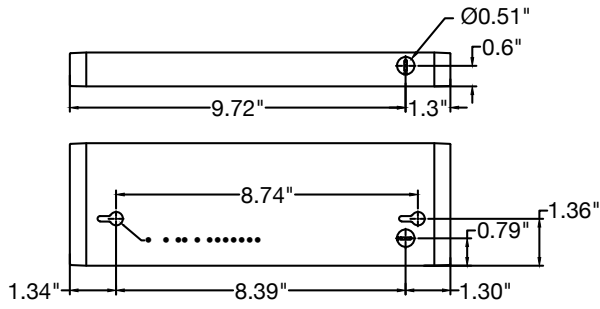

KNOCKOUT DIMENSIONS - LED-UC & LED-UC-USB

11"