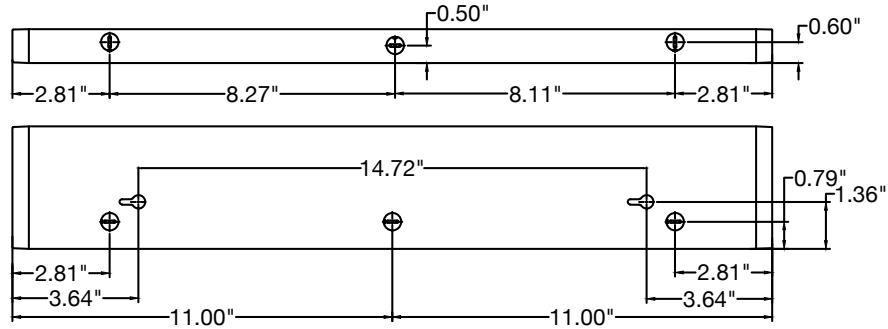

## DIMENSIONS

## PHOTOMETRICS

# KNOCKOUT DIMENSIONS - LED-UC & LED-UC-USB

11"

14"

22"

28"

33"

42"