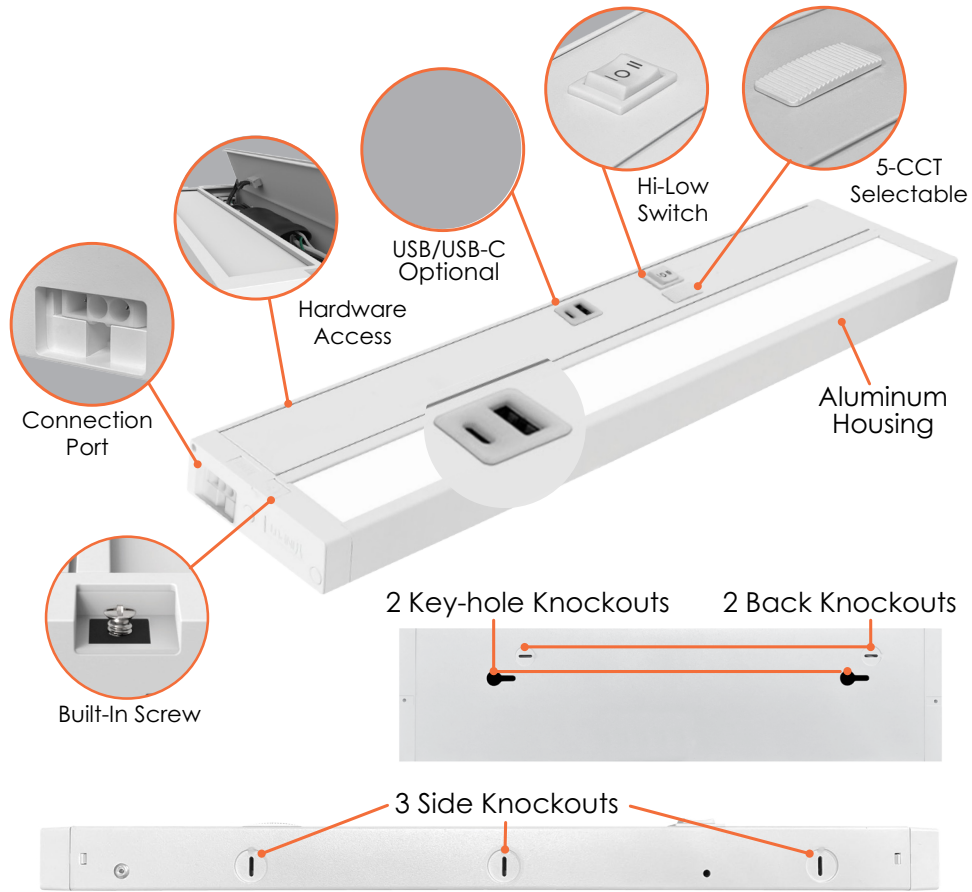

ARCY-Line: Under Cabinet Fixture Architectural Models

FEATURES