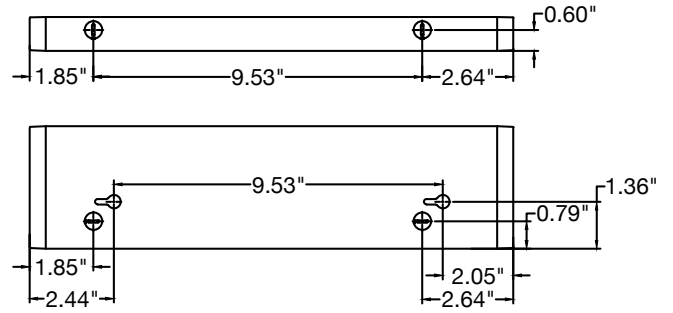

## DIMENSIONS

## PHOTOMETRICS

### Light Distribution

# KNOCKOUT DIMENSIONS - LED-UC & LED-UC-USB

11"

14"

22"

28"

33"

42"