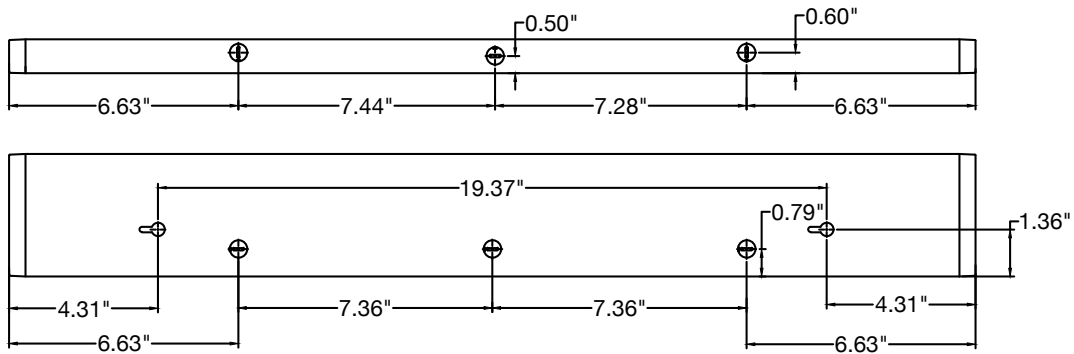

## DIMENSIONS

# KNOCKOUT DIMENSIONS - LED-UC & LED-UC-USB

11"

14"

22"

28"

33"

42"