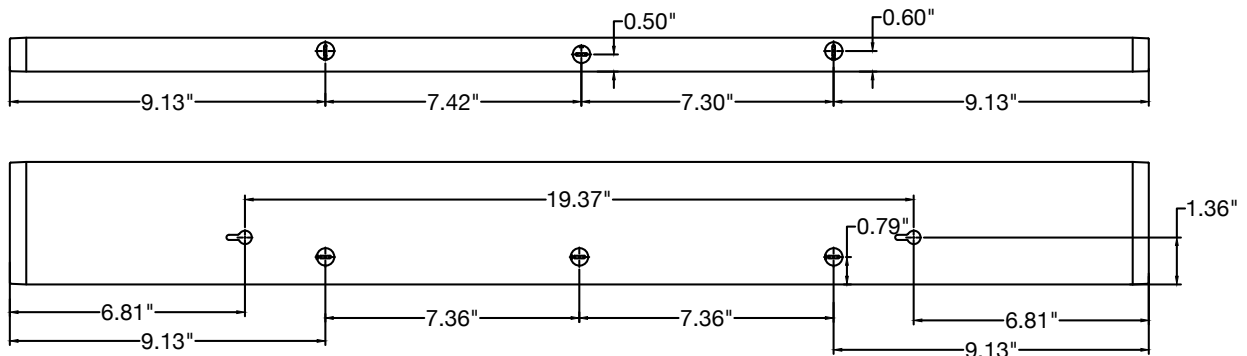

## DIMENSIONS

# KNOCKOUT DIMENSIONS - LED-UC & LED-UC-USB

11"

14"

22"

28"

33"

42"