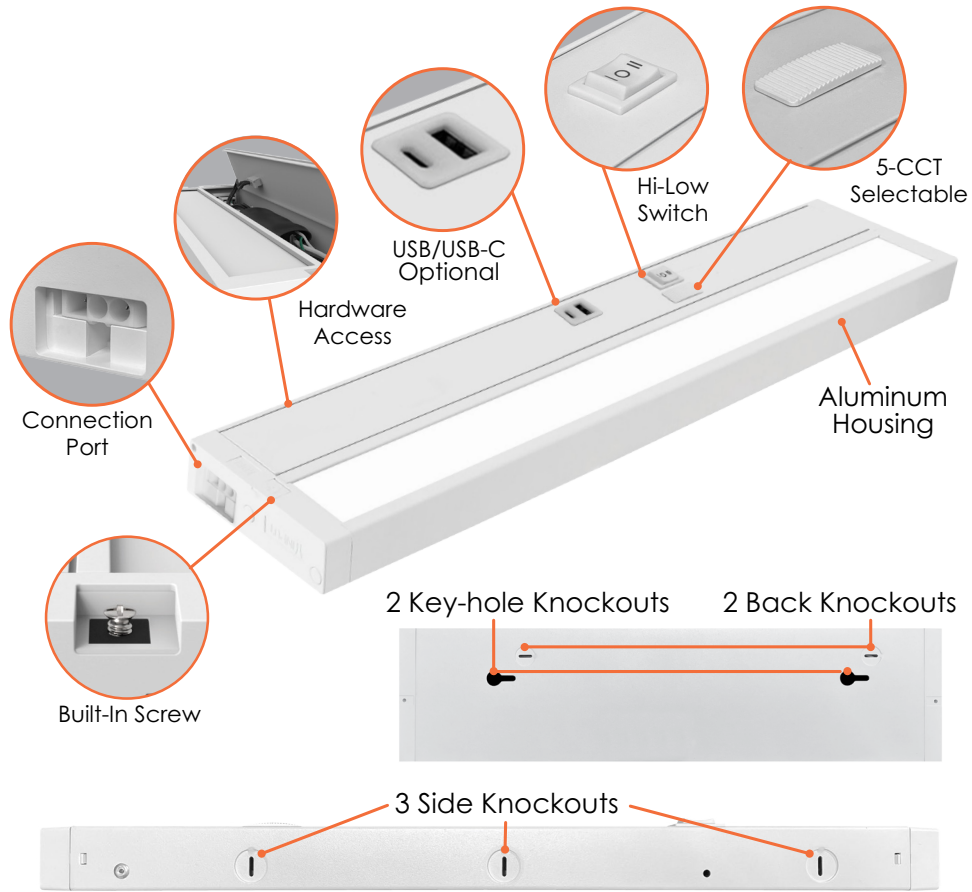

ARCY-Line: Under Cabinet Fixture Architectural Models

FEATURES