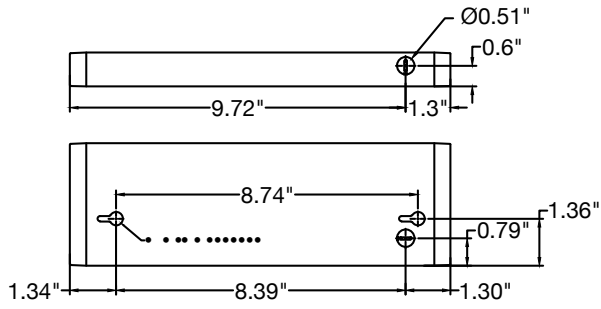

KNOCKOUT DIMENSIONS - LED-UC & LED-UC-USB

11"