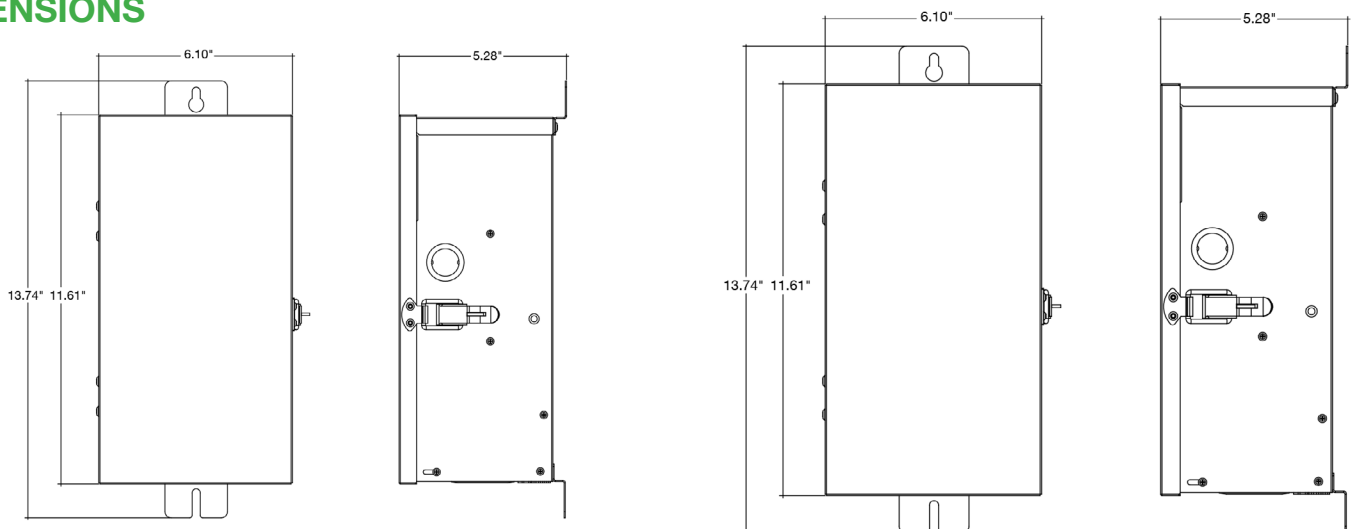

600W

DIMENSIONS

150W/300W