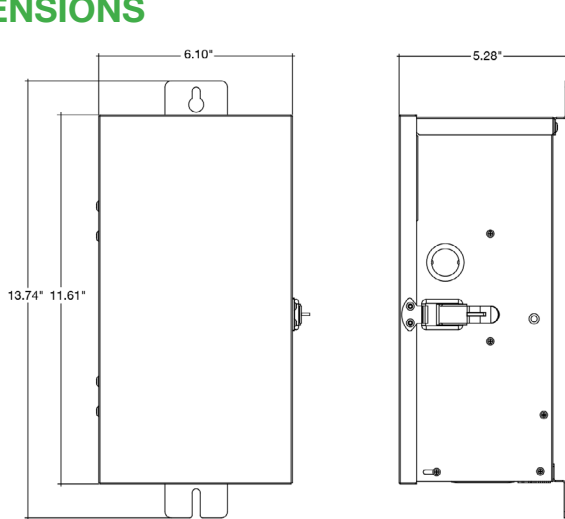

Swivel Photocell

Specs and model numbers are subject to change with or without notice. Customization of product is available.

FEATURES

BOTTOM

Wall Stand & 4 Knockouts

150W

300W

600W

DIMENSIONS

150W/300W

600W

MT-LV-PG

Model	Voltage	Watts
WMT-LV-150W-SS	12,13,14,15v	150w
WMT-LV-300W-SS	12,13,14,15v	300w
WMT-LV-600W-SS	12,13,14,15v	600w

MECHANICAL TIMER

Model	Voltage
MT-LV-PG	120V

MT-LV-PG