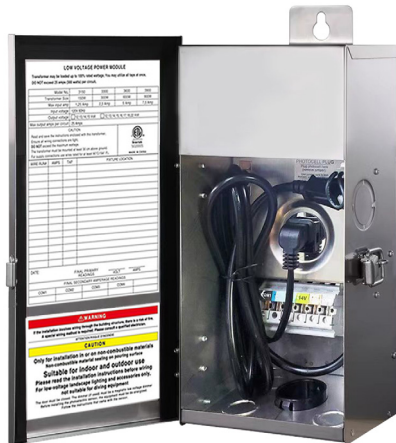

Low Voltage: Multi-Tap Transformer

Stainless Steel Housing

150W

300W

600W

Detail Specifications:

- Housing: Stainless Steel
- IP Rating: Wet Location IP65
- Lens: Clear glass

Applications:

- Landscape Lighting
- Low voltage Lighting

Product Information:

- Heat resistant housing
- Mounting holes located at the top
- Water tight
- Photocell receptacle included
- Power port inside included for timer
- Master Box Quantity: 1