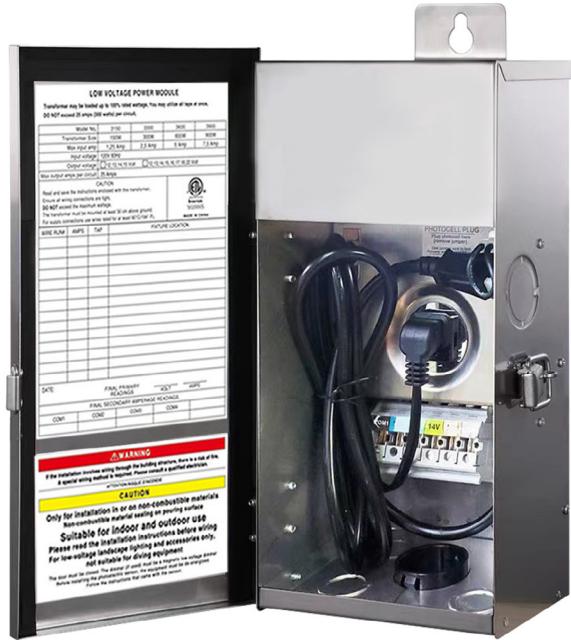

Low Voltage: Multi-Tap Transformer

Stainless Steel Housing

150W

300W

600W

Detail Specifications:

- Housing: Stainless Steel
- IP Rating: Wet Location IP65
- Lens: Clear glass

Applications:

- Landscape Lighting
- Low voltage Lighting

Product Information:

- Heat resistant housing
- Mounting holes located at the top
- Water tight
- Photocell receptacle included
- Power port inside included for timer
- Master Box Quantity: 1

Swivel Photocell

Specs and model numbers are subject to change with or without notice. Customization of product is available.

FEATURES

BOTTOM

Wall Stand & 4 Knockouts

150W

300W

600W