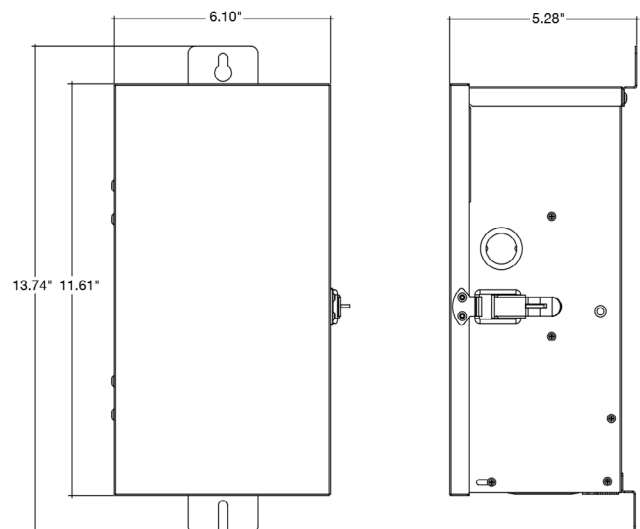

Swivel Photocell

Specs and model numbers are subject to change with or without notice. Customization of product is available.

FEATURES

BOTTOM

Wall Stand & 4 Knockouts

150W

300W

600W

DIMENSIONS

150W/300W

600W

MT-LV-PG

Model	Voltage	Watts
WMT-LV-150W-SS	12,13,14,15v	150w
WMT-LV-300W-SS	12,13,14,15v	300w
WMT-LV-600W-SS	12,13,14,15v	600w

MECHANICAL TIMER

Model	Voltage
MT-LV-PG	120V

MT-LV-PG