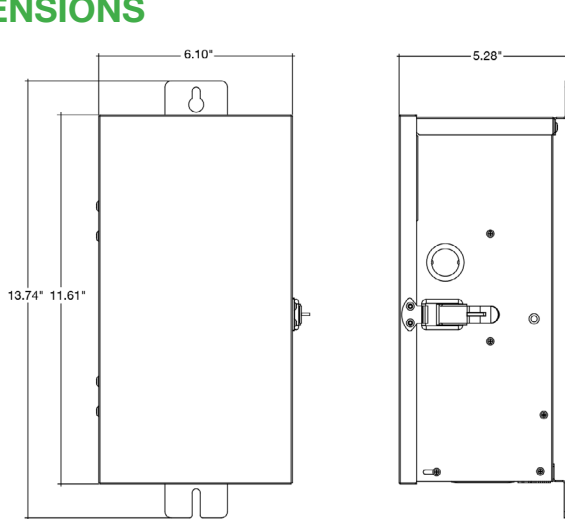

# BOTTOM

Wall Stand & 4 Knockouts

150W

300W

600W

# DIMENSIONS

150W/300W

600W

MT-LV-PG

Model	Voltage	Watts
WMT-LV-150W-SS	12,13,14,15v	150w
WMT-LV-300W-SS	12,13,14,15v	300w
WMT-LV-600W-SS	12,13,14,15v	600w