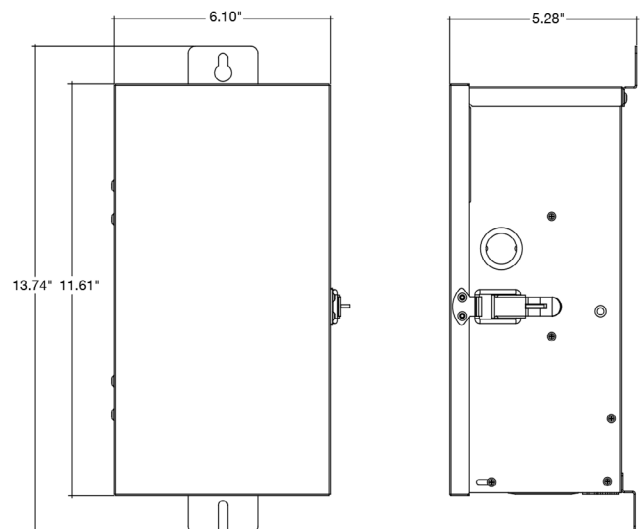

# DIMENSIONS

150W/300W

600W

MT-LV-PG

Model	Voltage	Watts
WMT-LV-150W-SS	12,13,14,15v	150w
WMT-LV-300W-SS	12,13,14,15v	300w
WMT-LV-600W-SS	12,13,14,15v	600w