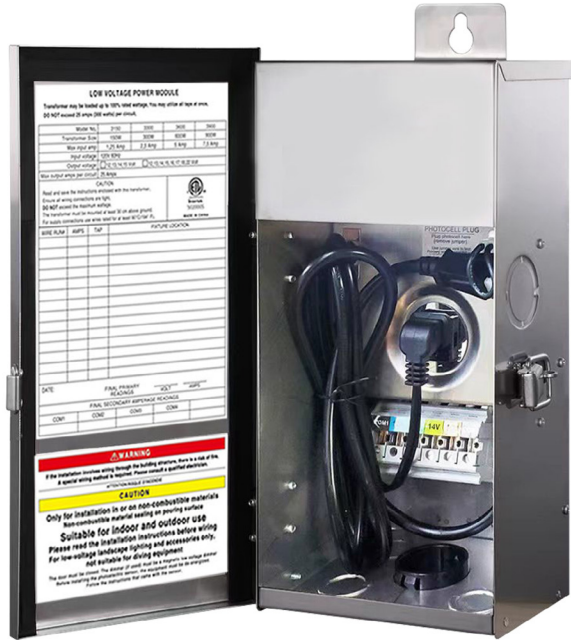

FEATURES

BOTTOM

DIMENSIONS